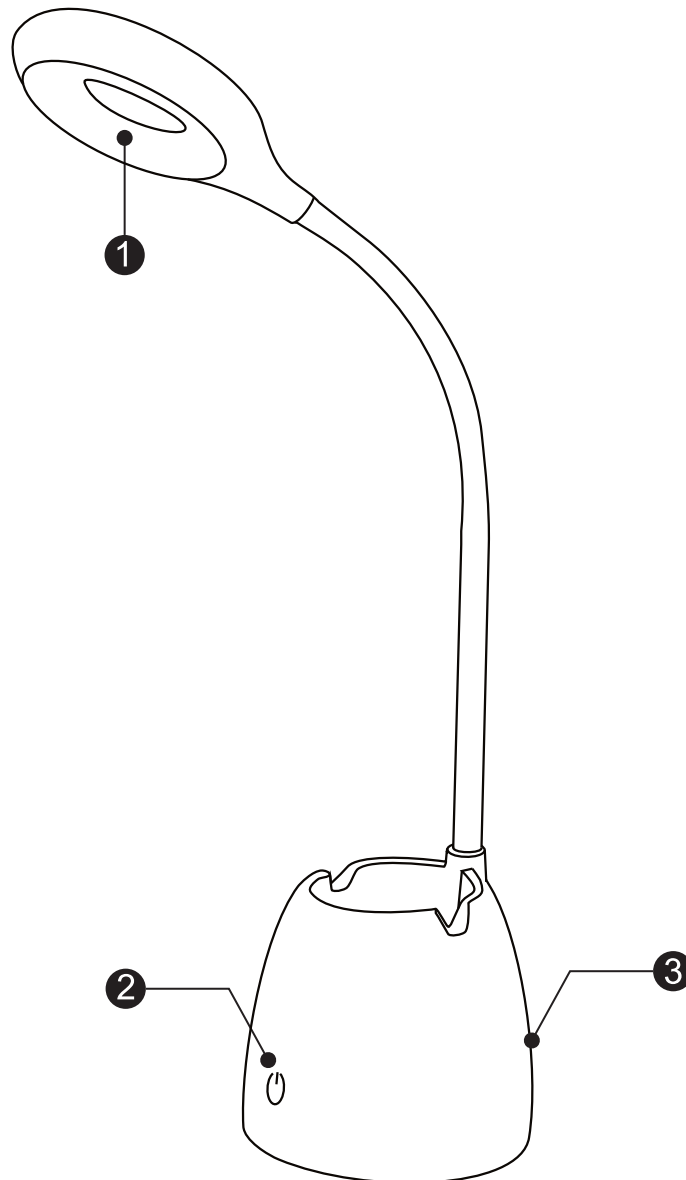

GB LED Desk Lamp
SK LED stolná lampa
CZ LED stolní lampa
HU LED asztali lámpa
DE LED Tischlampe
PL Lampa biurkowa LED
RO LED lampă de masă

USING MANUAL
 NÁVOD NA OBSLUHU
 NÁVOD K OBSLUZE
 HASZNÁLATI UTASÍTÁS
 BETRIEBSANLEITUNG
 INSTRUKCJE INSTALACJI
 INSTRUCȚIUNI DE INSTALARE

- ① LED
- ②  SWITCH, VYPÍNAČ, VYPÍNAČ, KAPCSOLÓ, SCHALTER, WYŁĄCZNIK, ÎNTRE- RUPĂTOR
 DIMMING, STMIEVANIE, STMÍVÁNÍ, DIMMELHETŐSÉG, DÄMME- RUNG, ŚCIEMNIANIE, DIMMING
- ③ DC 5V/1A

GB Before using the product for the first time, please read the instructions for use below and retain them for later reference. This appliance may only be used by persons with impaired physical, sensory or mental capabilities. Turn off before cleaning! Use a soft, dry cloth! Do not use aggressive detergents and liquids! The LED light source of the luminaire is not replaceable! Do not look into the light of the LED, and do not direct it to reflecting surfaces!