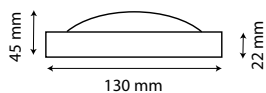

LED AURA

NEW

1260 mm

45 mm

130 mm

22 mm

220-240V~
50/60Hz

IP 20