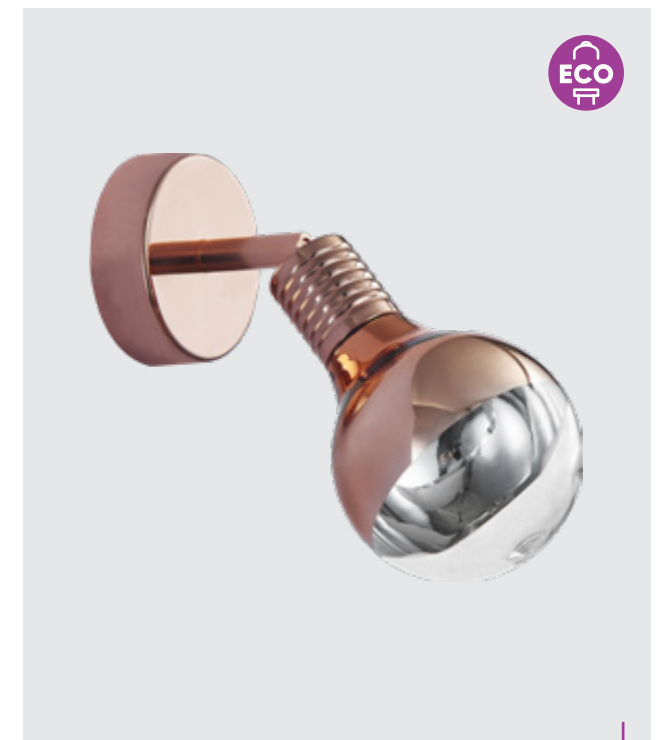

bols_ cupertino

65030
Cupertino
↓130mm ↔590mm ↗90mm

metal-copper
glass-copper, clear
3xG9/33W
EAN 8585032223907

65029
Cupertino
↓130mm ↔310mm ↗90mm

metal-copper
glass-copper, clear
2xG9/33W
EAN 8585032223891