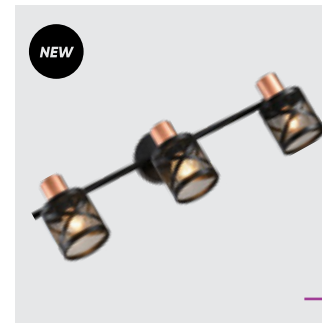

75469
Antares
↑160mm ↔480mm ↗160mm
metal-black, red copper
3xE14/40W
EAN 8585032239830
E14 ⚡ Ⓢ