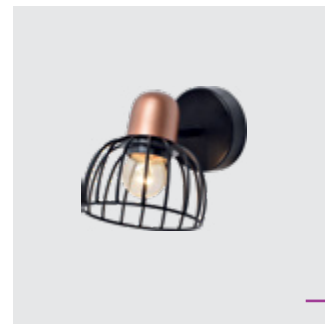

75462
Basket