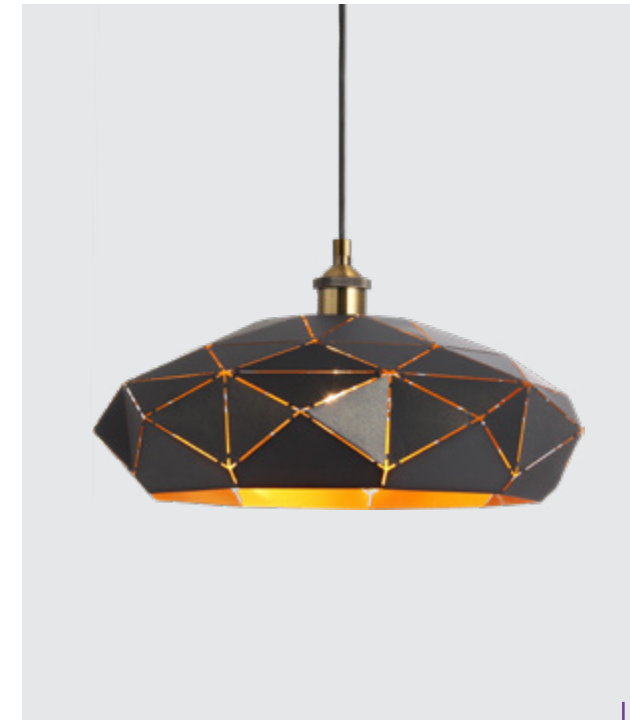

× stylish metal look

46310
Catania I.
↑1140mm Ø390mm

metal-matt black, gold,
antique brass
1xE27/40W
EAN 8585032234347