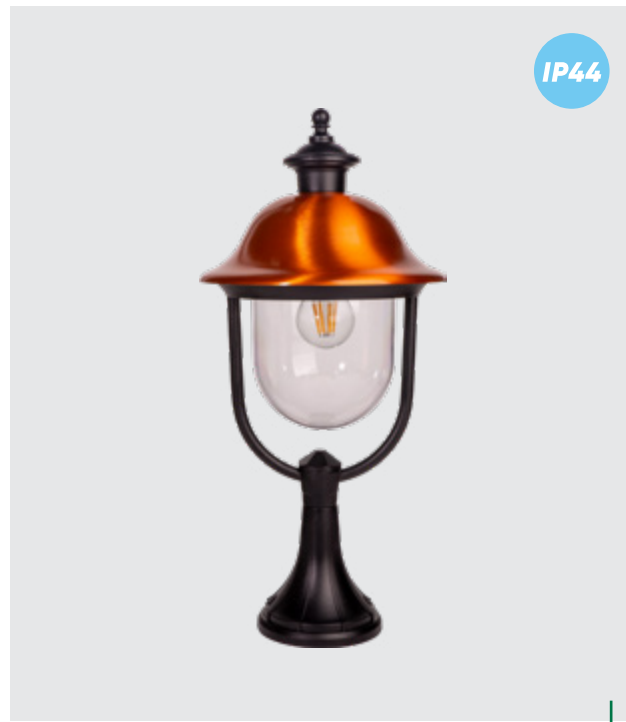

IP44

3056
Sanghai
↑538mm ↔248mm ↗248mm

metal-black, pure copper,
plastic-clear
1xE27/60W
EAN 8585032200236

NEW

IP54