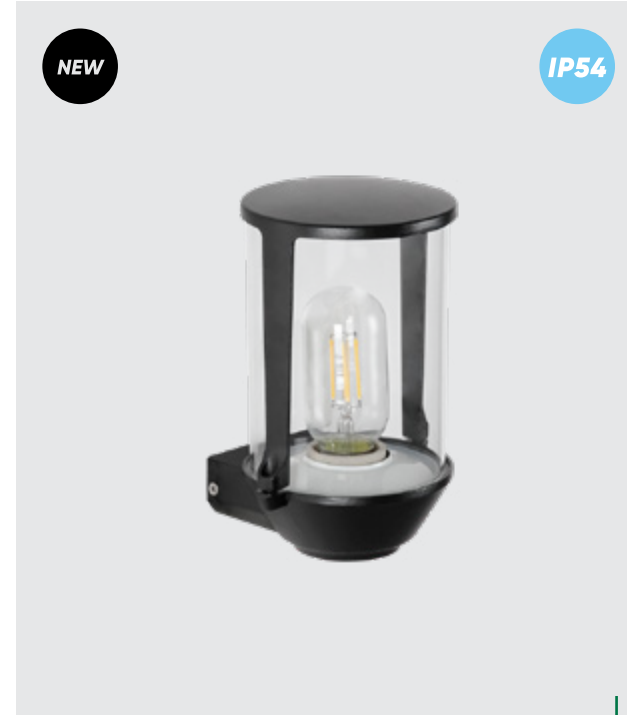

28212
Tobbo
↑180mm ↔105mm ↗120mm

aluminium-black,
glass-clear
1xE27/35W
EAN 8585032239779