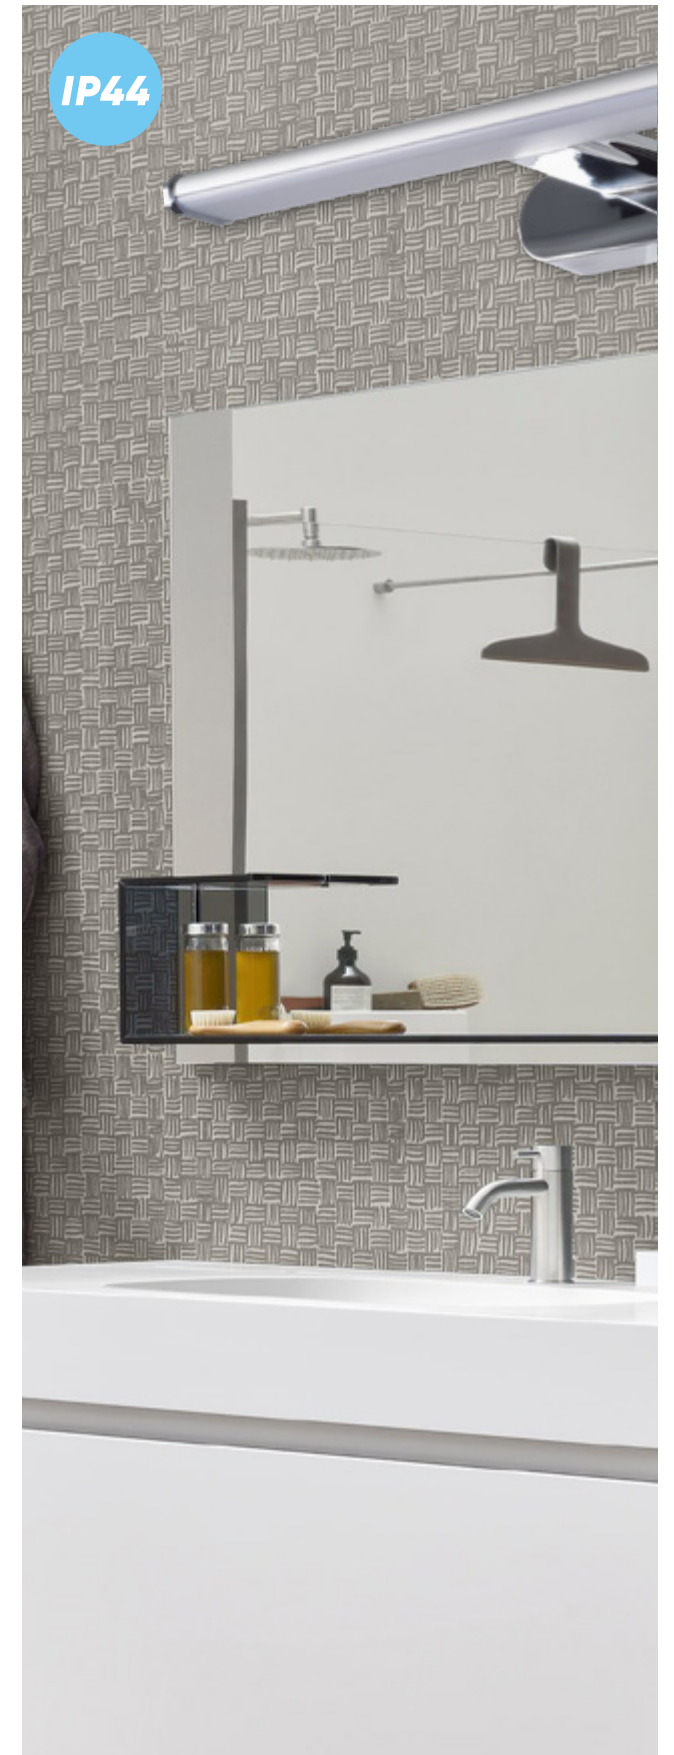

plastic-chrome, acrylic-white
LED 6W, 900lm, 4000K
EAN 8585032238772

45mm ↔ 400mm 135mm

E A G