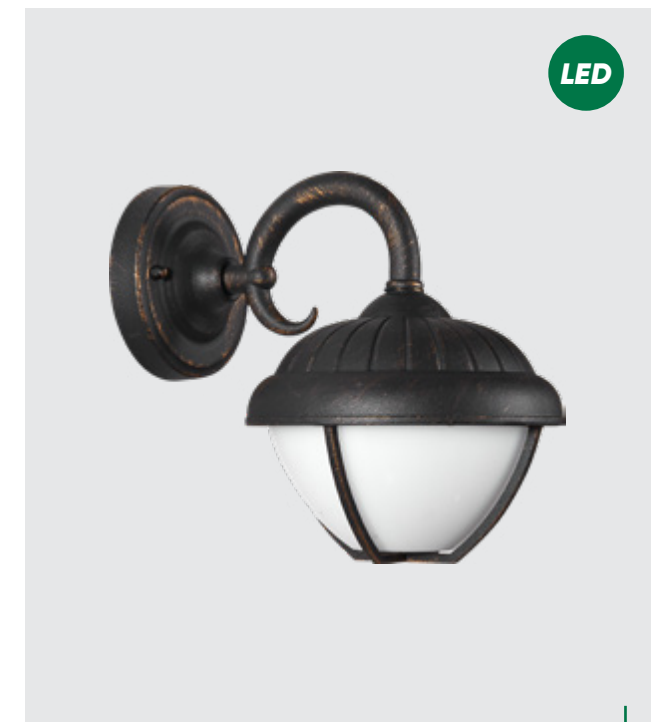

LED

39017
Nebraska
↑210mm ↔170mm ↗230mm

aluminium-matt rustic,
plastic-milky
LED 7W/900lm, 3000K
EAN 8585032224430

× outdoor LED