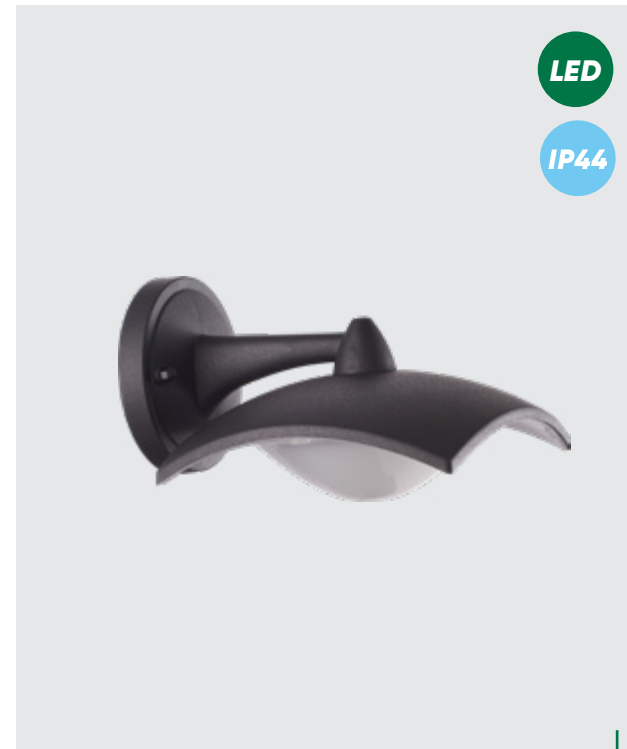

LED

IP65

39024
Acapulco
↓122mm ↔185mm ↗185mm

plastic-black/frosted
LED 8W/1000lm, 4000K
EAN 8585032225444

LED

IP44

65254
Zen
↓194mm ↔76mm ↗76mm

stainless steel-brushed,
plastic-clear
LED 6W/450lm, 4000K
EAN 8585032224362