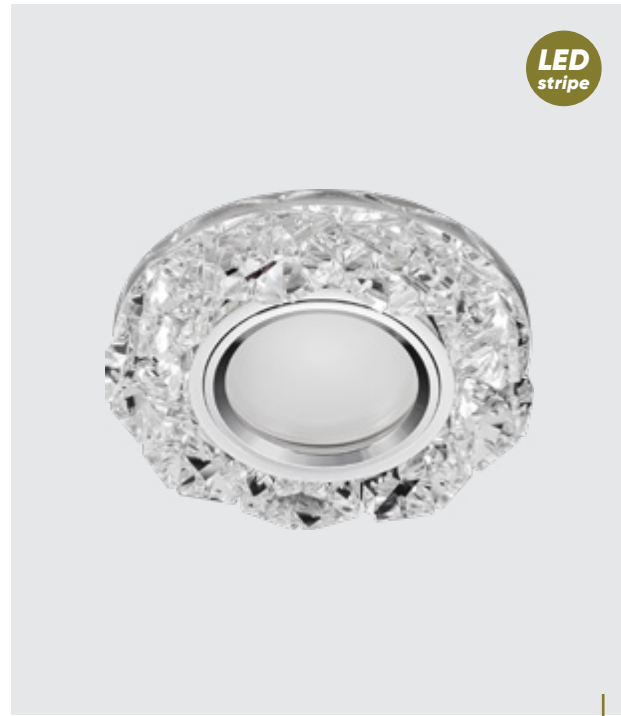

LED stripe

71094
Downlight
↓20mm Ø90mm

aluminium-chrome,
crystal/glass-clear
1xGU10/50W
LED Stripe 3W/380lm, 4000K
EAN 8585032224171