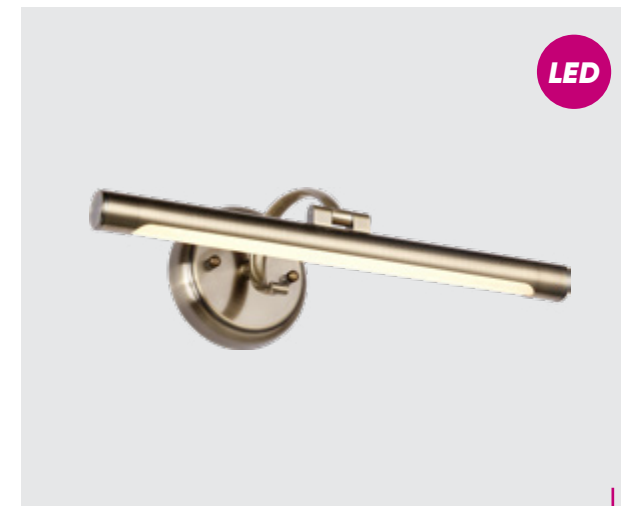

62301
Mossario
∅130mm ↔420mm

metal-ABS,
diffuser-acrylic-white
LED 8W/560lm, 3500K
EAN 8585032224515