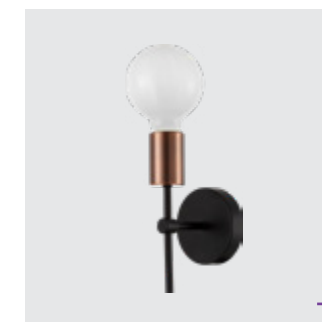

LED

27508
Yago
 ↓130mm ↔375mm ↗375mm
 metal-chrome
 plastic-crystal effect
LED 16W/1300lm, 3000K
 EAN 8585032234620

LED

27507
Yago
 ↓130mm ↔340mm ↗340mm
 metal-chrome
 plastic-crystal effect
LED 12W/960lm, 3000K
 EAN 8585032234613

18301
Citterio
⌀530-750mm
↔800mm ↗800mm

metal-black, wood-light
glass-white
9xE14/40W
EAN 8585032235214
E14 ⚡ ⚙

18300
Citterio
⌀490-710mm
↔730mm ↗730mm

metal-black, wood-light
glass-white
6xE14/40W
EAN 8585032235207
E14 ⚡ ⚙

17203
Ball
⌀565-740mm
↔700mm ↗700mm

metal-matt black,
red bronze
12xE27/G95/40W
EAN 8585032235399
E27 ⚡ ⚙

ball

17202
Ball
⌀550-725mm ↔630mm ↗630mm
metal-matt black,
red bronze
8xE27/G95/40W
EAN 8585032235382
E27 ⚡ ⚙