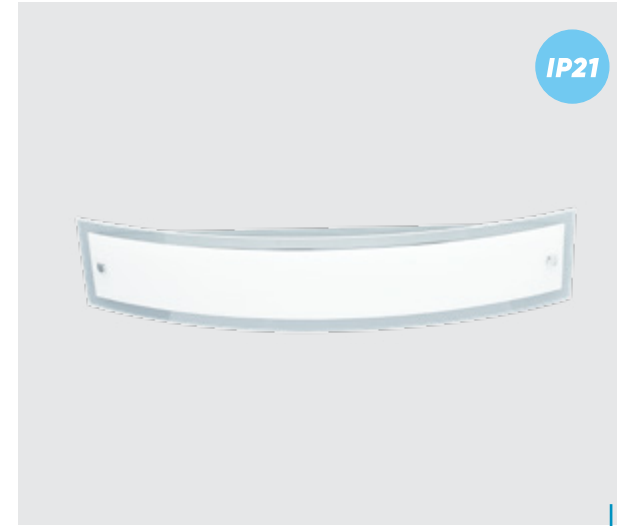

IP44

8024
Vista II.
↓166mm ↔307mm

metal-chrome,
glass-matt
2xG9/28W
EAN 8585032208584

IP21

25088
Eliot
↓50mm ↔460mm ø80mm

metal-nickel satin
glass-frosted, clear
2xE14/40W
EAN 8585032215629

riga_ epicca

IP21