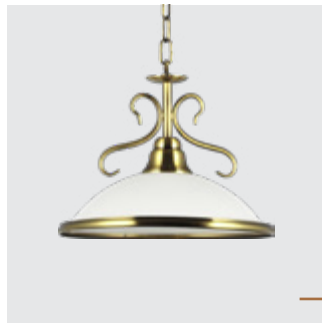

metal-abs
glass-white
1x E27/60W
EAN 8585032234439

75351
Viola
↑1050mm ↔410mm ↗410mm

metal-gold brass
glass-white
1xE27/40W
EAN 8585032224324

75354
Viola
↑130mm Ø500mm

metal-gold brass
glass-white
3xE27/40W
EAN 8585032224300

75350
Viola
↑960mm ↔310mm ↗310mm
metal-gold brass
glass-white
1xE27/40W
EAN 8585032224317

75356
Viola
↑375mm ↔210mm ↗230mm
metal-gold brass
glass-white
1xE14/40W
EAN 8585032224270

75355
Viola
↑200mm ↔210mm ↗300mm
metal-gold brass
glass-white
1xE27/40W
EAN 858503222463