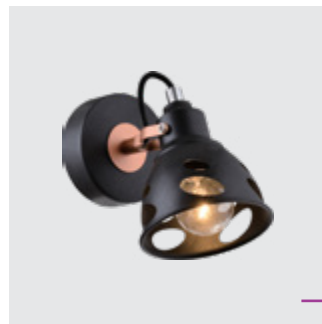

75455
Notos
↑200mm ↔350mm ↗150mm
steel-matt black,
red copper
2xE14/40W
EAN 8585032233968
E14 ⚡ Ⓢ

75454
Notos
↑180mm ↔100mm ↗130mm
steel-matt black,
red copper
1xE14/40W
EAN 8585032233951
E14 ⚡ Ⓢ

75469
Antares
↑160mm ↔480mm ↗160mm
metal-black, red copper
3xE14/40W
EAN 8585032239830
E14 ⚡ Ⓢ