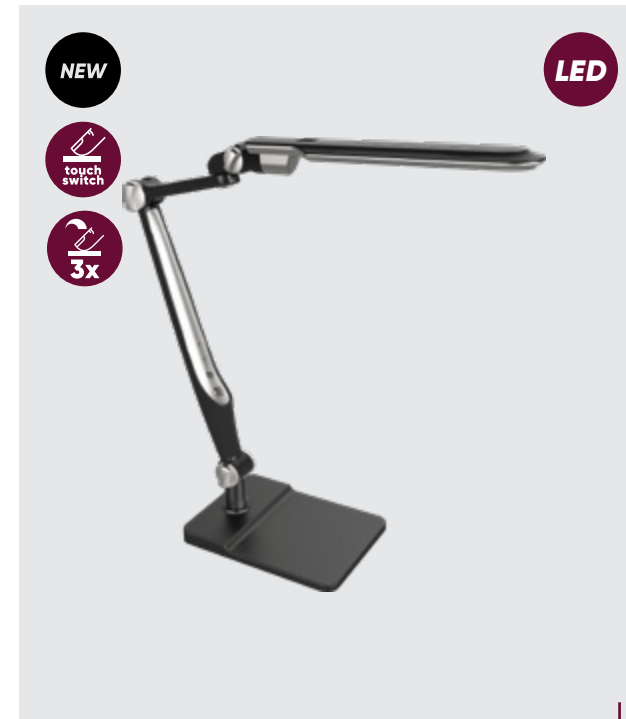

31217
Vivid

↕400mm ↔520mm
⌈185mm

metal-dark grey brushed
ABS-black
LED 10W/400-780lm, 3000-6500K
EAN 8585032239045

31215
Punk

↕500mm ↔450mm
⌈190mm

metal-dark grey brushed
ABS-dark grey, black
LED 12W/500-1000lm, 3000-6500K
EAN 8585032239021

31214
Mentor II.

↕560mm ↔500mm
⌈155mm

metal-black, ABS-silver
LED 9W/370-950lm, 3000-6500K
EAN 8585032239014

31208
Mentor I.

↕562mm ↔500mm
⌈155mm

metal-silver, ABS-white
LED 9W/370-950lm, 3000-6500K
EAN 8585032221149