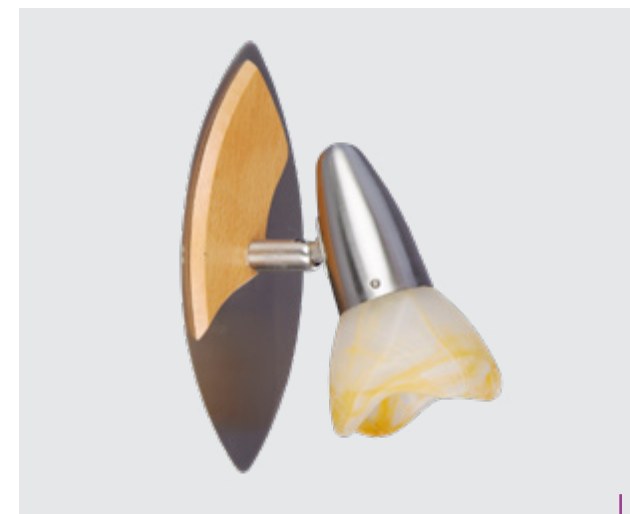

460
Sissi
↓200mm ↔170mm

metal-nickel satin,
wood-light, glass-alabaster
1xE14/R50/40W
EAN 8586007089481

metal-nickel satin
wood-light
glass-alabaster
3xE14/R50/40W
EAN 8586007089504

metal-nickel satin
wood-light
glass-alabaster
2xE14/R50/40W
EAN 8586007089498