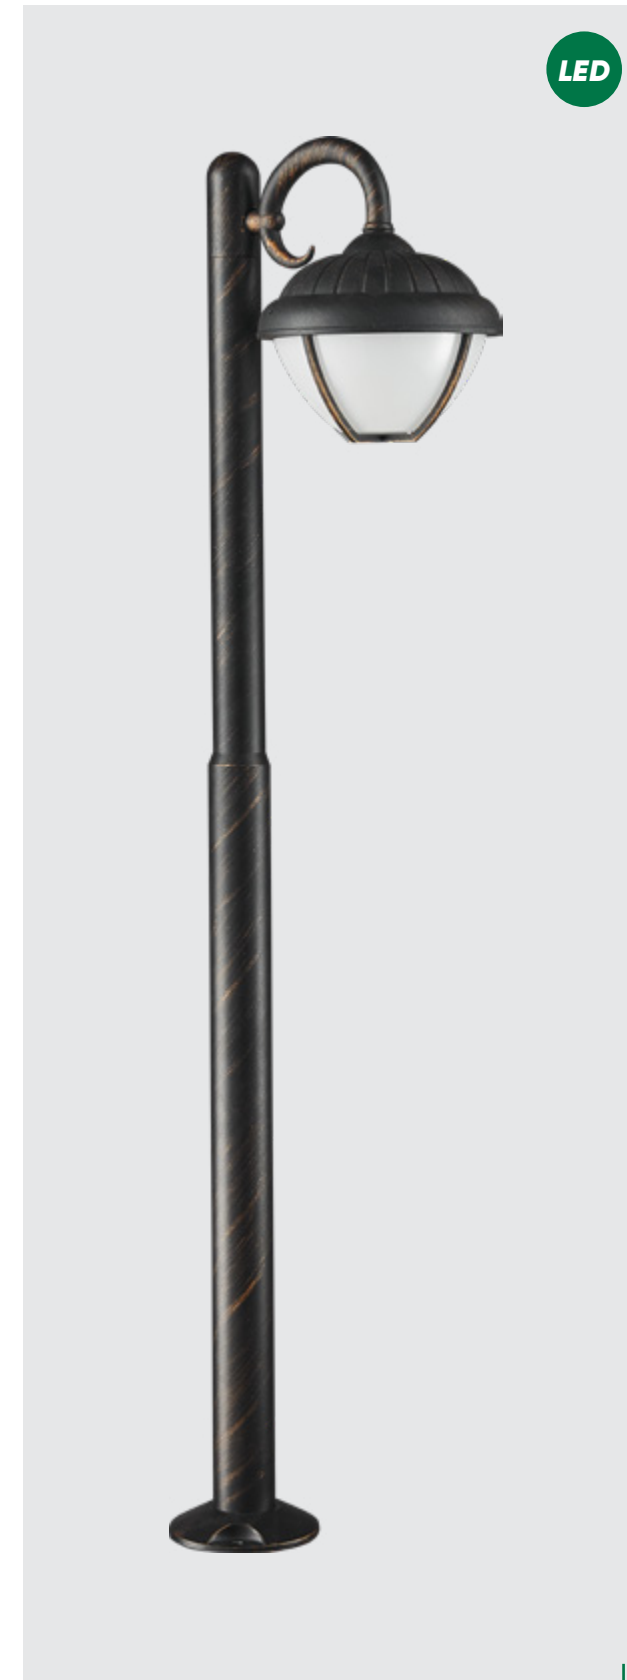

LED

IP44

* outdoor LED

× vintage elements

IP44

LED

39019
Nebraska
↑1000mm ↔260mm ↗170mm

aluminium-matt rustic,
plastic-milky
LED 7W/900lm, 3000K
EAN 8585032224454