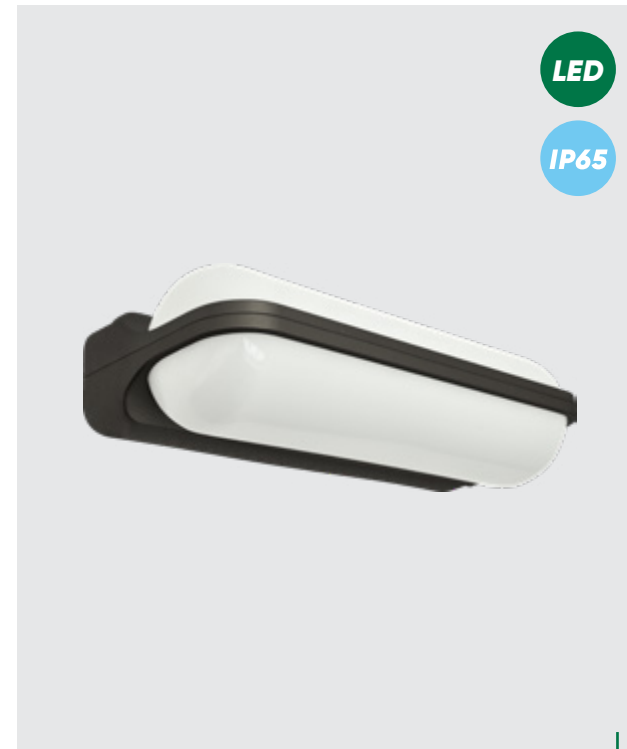

31653
Mory
↓75mm ↔265mm ↗105mm

plastic-dark grey/white
LED 24W/2700lm, 4000K
EAN 8585032236587

LED

IP65