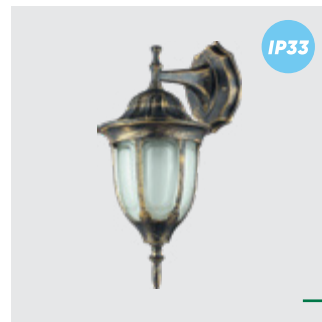

IP33

metal-rustic, glass matt
1xE27/60W
EAN 8585032208249

IP33

IP33

IP33

IP33

metal-rustic, glass-matt
1xE27/60W
EAN 8585032208188

IP44

metal-antique black/gold,
plastic-clear
1xE27/40W
EAN 8585032218903

IP44

metal-antique black/gold,
plastic-clear
1xE27/40W
EAN 8585032218897

* outdoor

lido_ porto