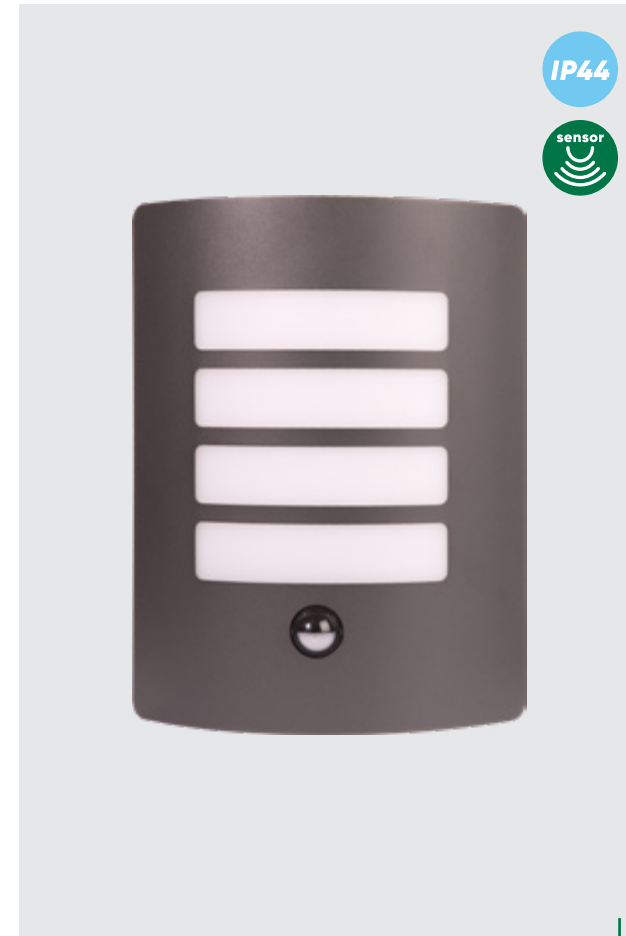

IP44

sensor

61022 Memphis II.

↓290mm ↔230mm ↗90mm

metal-dark gray, plastic-opal
1xE27/15W
EAN 8585032215032