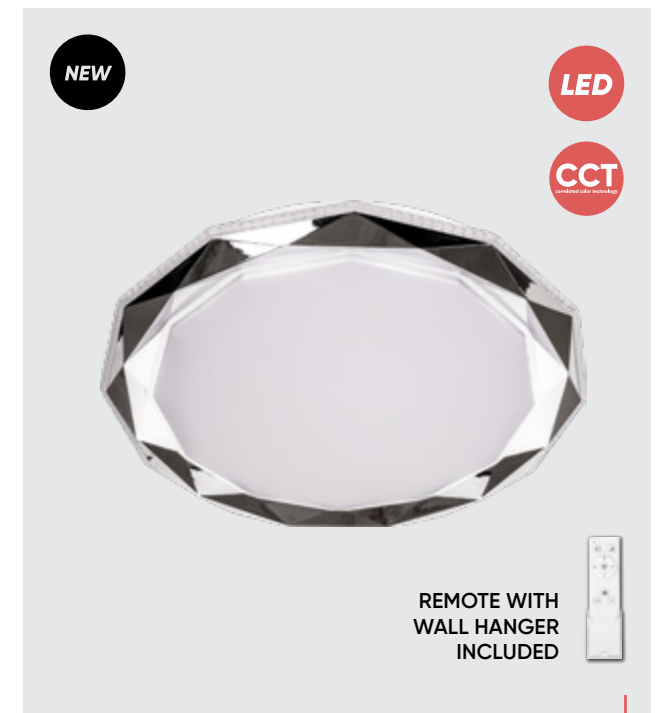

NEW
71336
Zao
↓70mm Ø500mm
metal-white
plastic-chrome, white, crystal clear
LED 47W/5100-6000lm, 3000K-6500K
EAN 8585032237805
LED CCT extra slim REMOTE WITH WALL HANGER INCLUDED