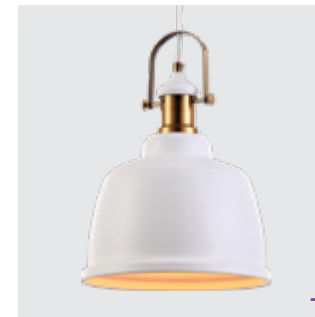

46303
Famosa II.
↓1170mm Ø225mm
metal-matt white,
antique brass
1xE27/40W
EAN 8585032234279

E27 ⚡