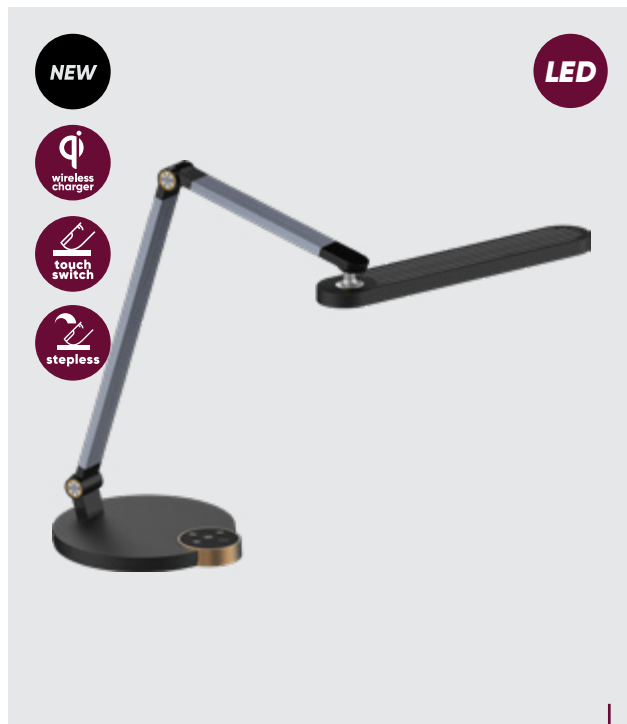

LED

- touch switch
- stepless
- USB charger

31220
Salsa

↓1270mm ↔858mm
↗270mm

metal-dark grey brushed
ABS-dark grey, black
LED 15W/660-1500lm, 3000-6500K
EAN 8585032239076

LED □ E A B

x table

31217
Vivid