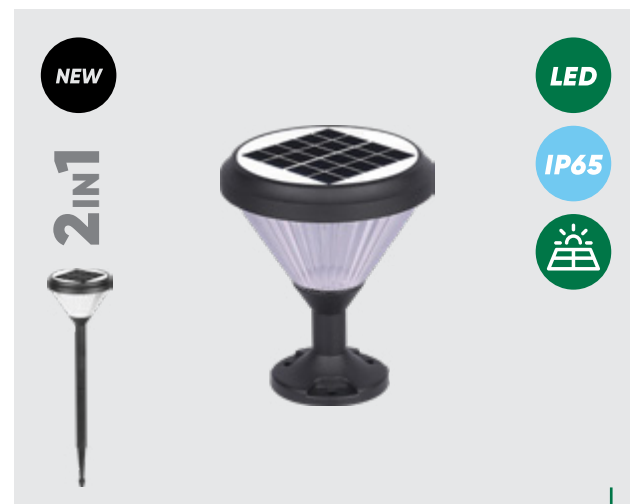

65291
Akra
↕225-540mm
↔185mm ↗185mm

ABS-black, polycarbonate-clear
LED 10W/300lm, 3000K
EAN 8585032240263

NEW
2IN1