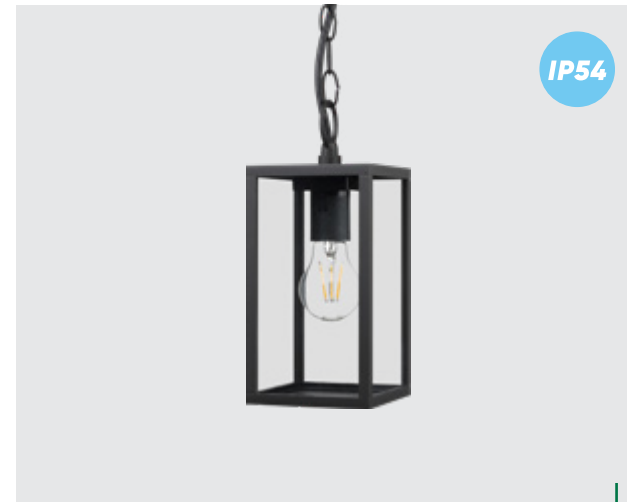

IP44

61038
Copenhagen
‡500mm †105mm ‡105mm

aluminium-matt black,
PC-clear
1xE27/40W
EAN 8585032233463

IP54

65303
Loara
‡880mm †120mm ‡120mm

aluminium-graphite black,
glass-clear
1xE27/60W
EAN 8585032226342