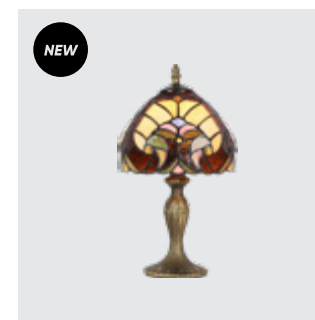

NEW

1701
Tiffany XX.
Φ380mm ↔200mm 7200mm

metal-antique brown
glass-tiffany
1xE14/40W
EAN 8585032239090