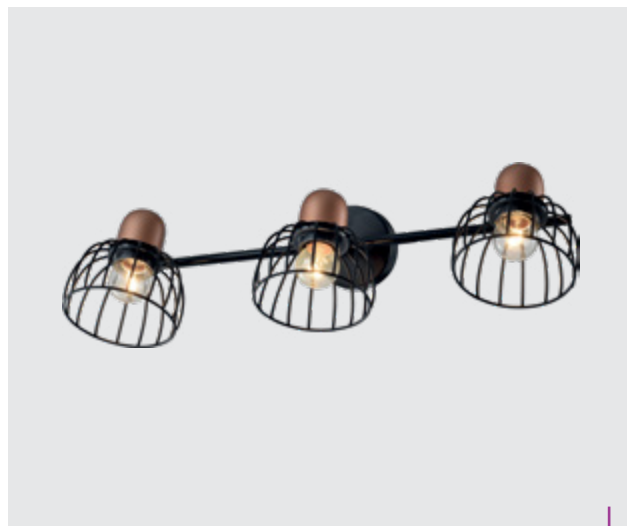

75465
Basket

↑800mm ↔250mm ↗250mm

steel-black, red copper
1xE27/60W
EAN 8585032235511

75466
Basket

↑800mm ↔520mm ↗520mm

steel-black, red copper
5xE27/60W
EAN 8585032235528

75464
Basket

↑200mm ↔540mm ↗120mm