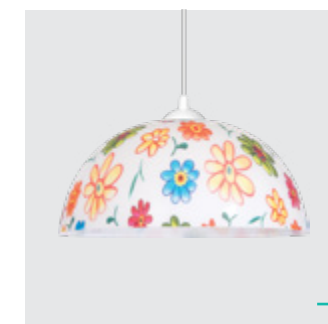

74202
Flowers

⌀700mm Ø410mm

plastic, acryl-multicolor
1xE27/60W
EAN 8585032237089