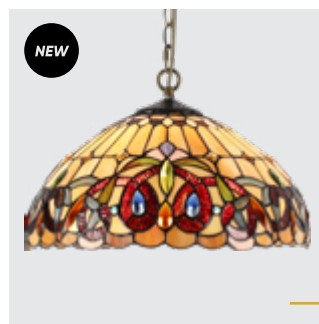

× original handmade pieces

1704
Tiffany XXI.
⌀1270mm ⌀400mm
metal-antique brown
glass-tiffany
2xE27/60W
EAN 8585032239120
E27 ⚡ Ⓢ