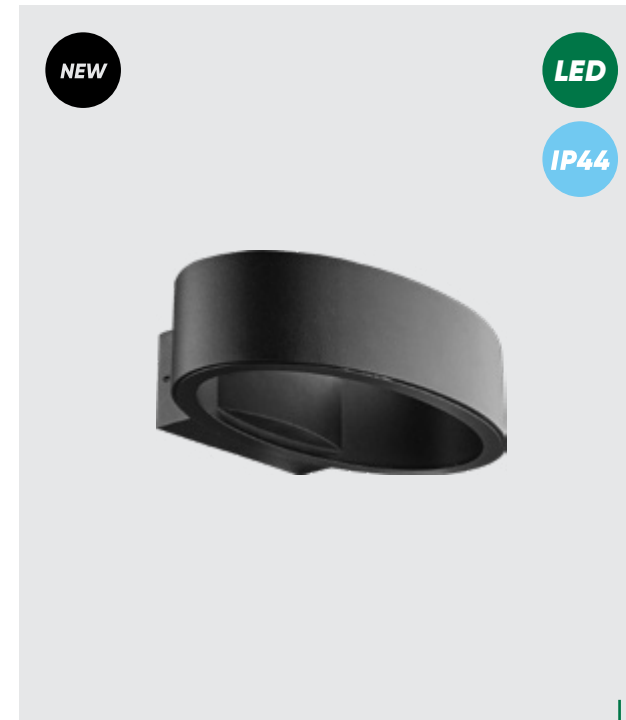

31312
Rebus
aluminium-black,
glass-clear
LED 5W/700lm, 4000K
EAN 8585032239533
LED IP44