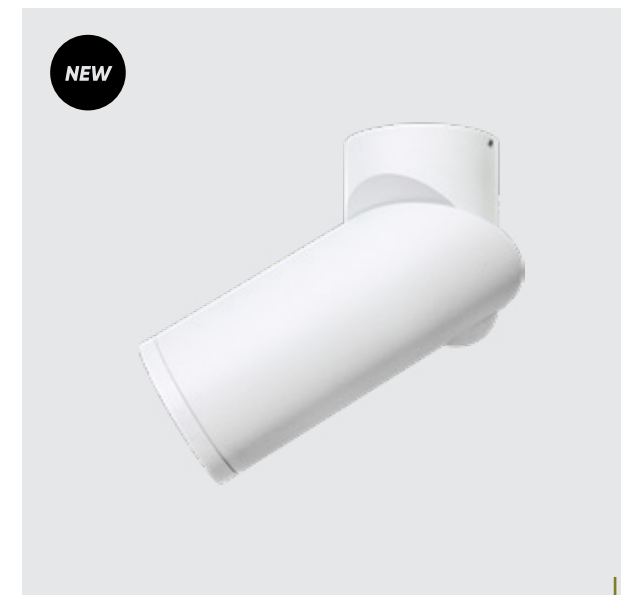

NEW

48624
Ward I.
⌀155mm ↔60mm ↗60mm

aluminium-sand matt white
1xGU10/35W
EAN 8585032239281
ⓐ ⓑ ⓓ