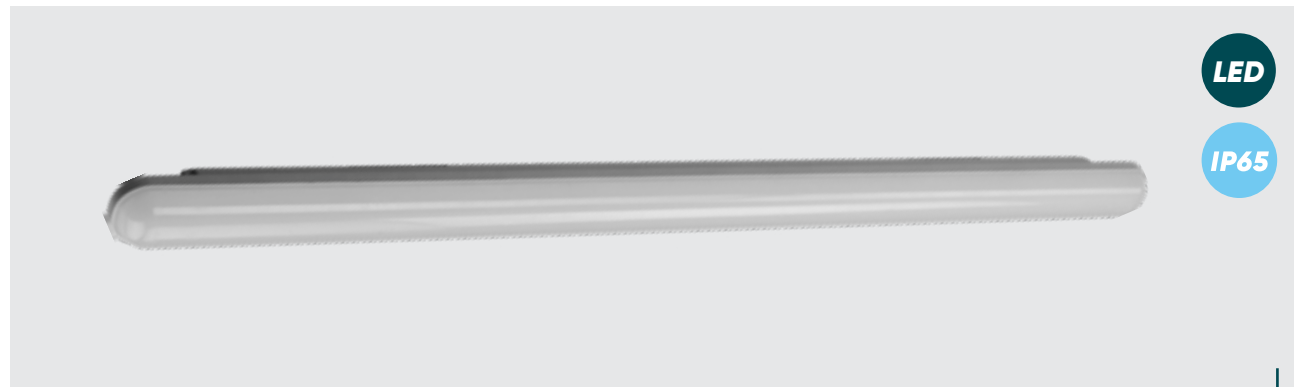

× plug-in connection

× linear

× direct connection

LED

IP65

31602
Elmina
∅67mm ↔1202mm ∅66mm

ABS-grey, plastic-opal white
LED 36W/3750lm, 4000K
EAN 8585032237133

LED