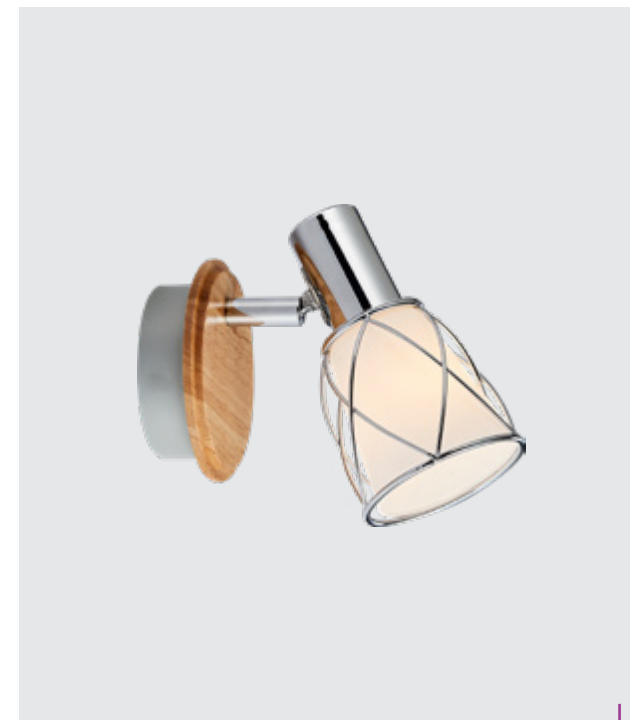

**75450
Padre**
↑140mm ↔170mm ↗90mm

metal-chrome, glass-white
wood-light
1xE14/40W
EAN 8585032225574