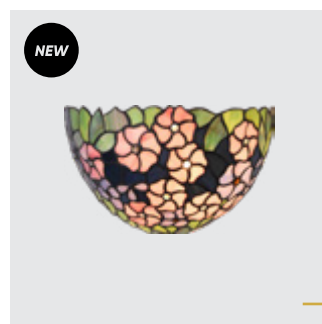

tiffany

metal-antique brown
glass-tiffany
2xE27/60W
EAN 8585032238581
E27 ⚡ Ⓢ

metal-antique brown
glass-tiffany
2xE27/60W
EAN 8585032238550
E27 ⚡ Ⓢ

metal-antique brown
glass-tiffany
2xE27/60W
EAN 8585032238611
E27 ⚡ Ⓢ