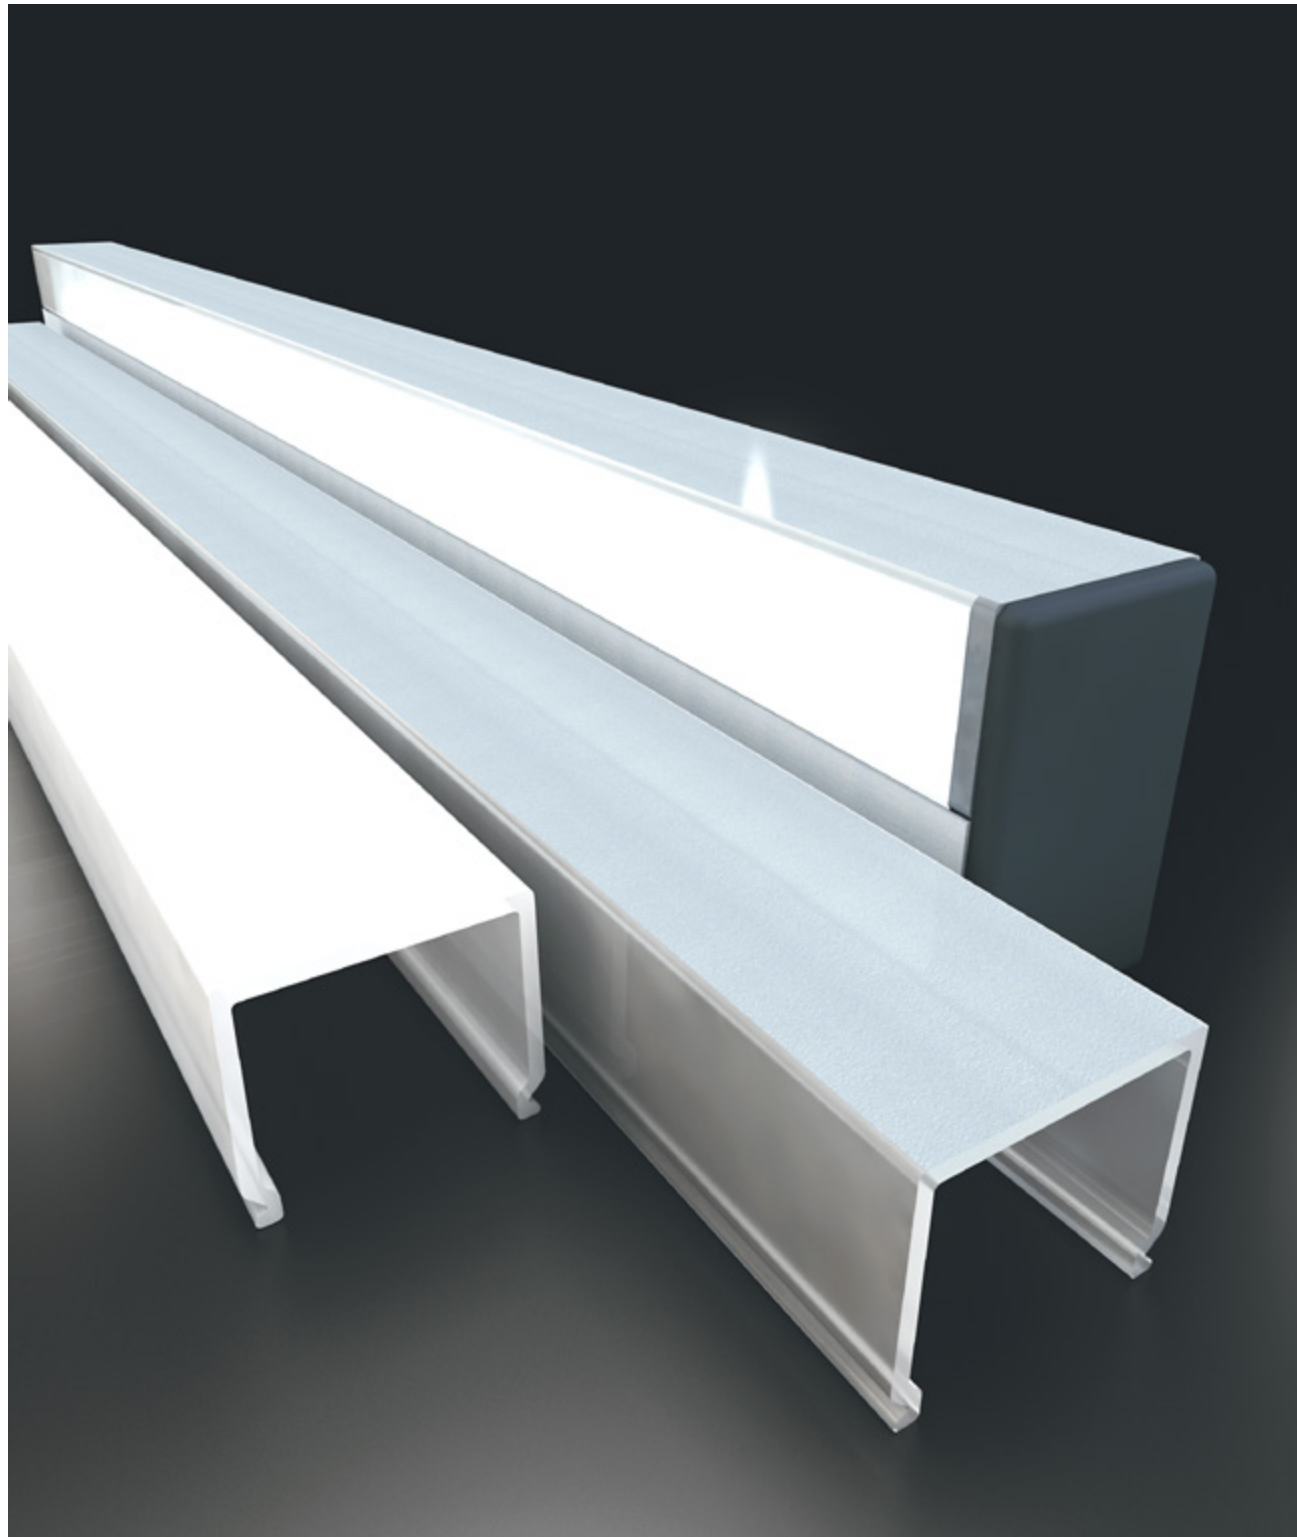

alu profile