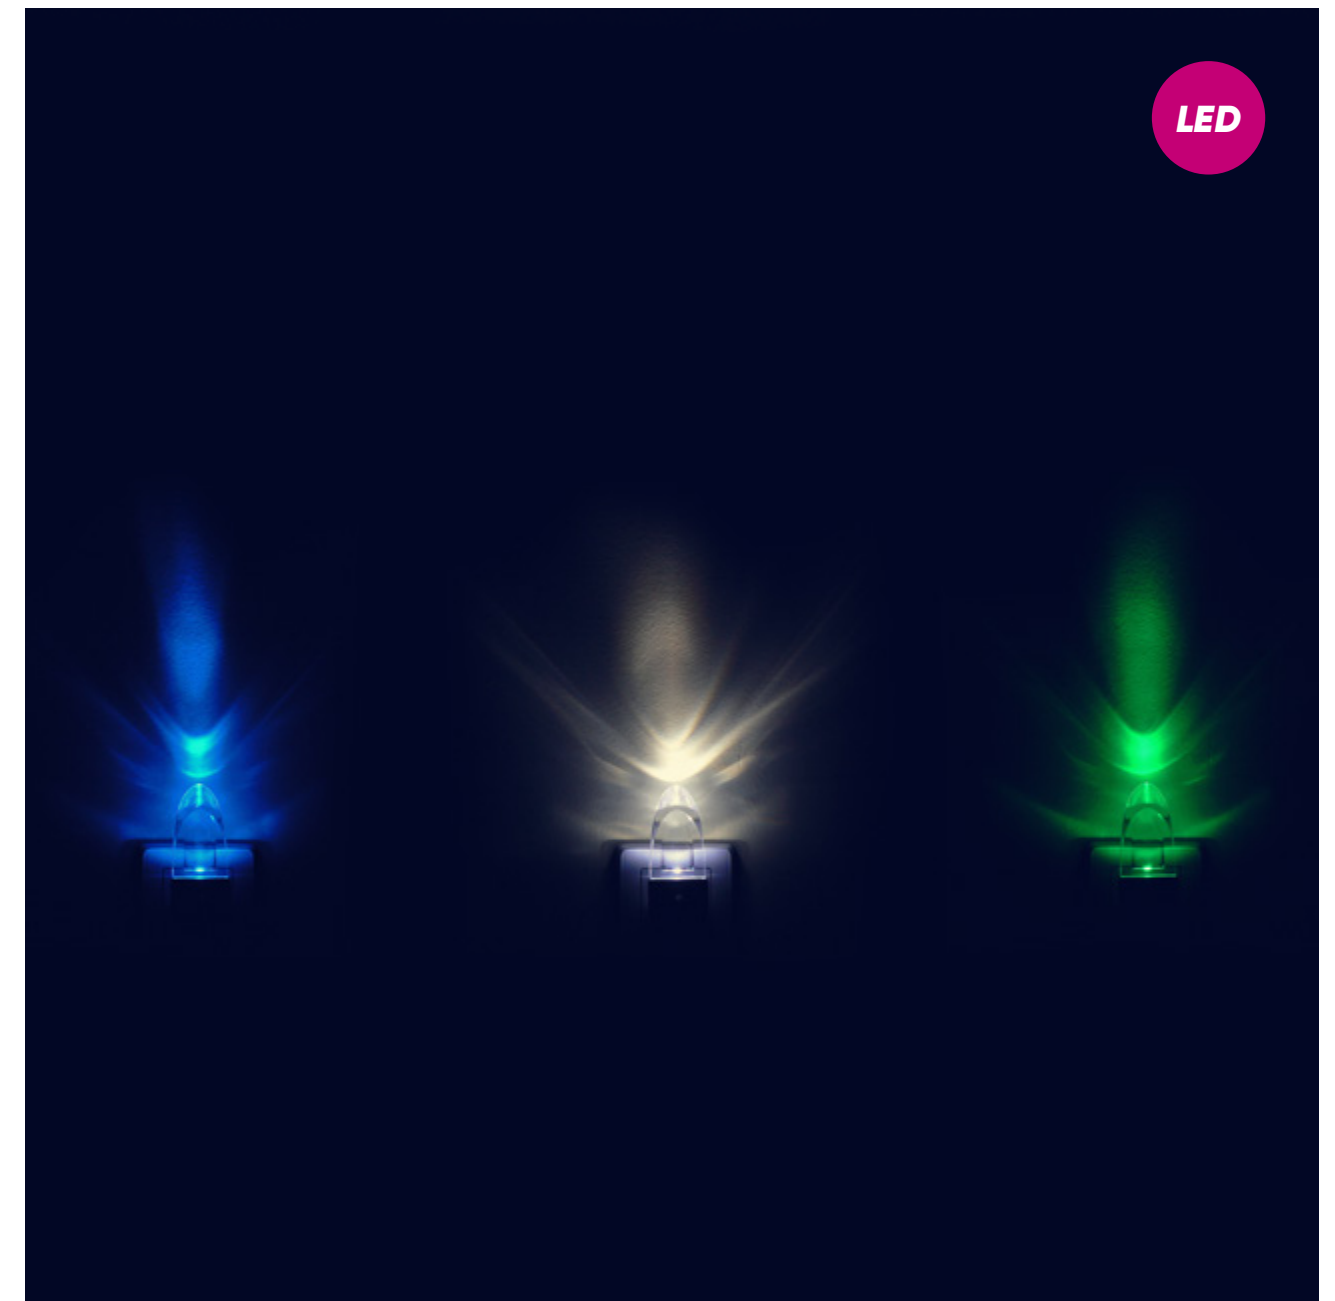

1613
Mini Light II.
↑100mm ↔40mm ↗65mm

plastic-white, acrylic-clear
1xLED 0,3W
color light-white/green/blue
EAN 8585032205804

mini light

NEW

LED

48341
Step light

⌀86mm ↔86mm 735mm

plastic-rustic
LED 1W/60lm, 4000K
EAN 8585032237881