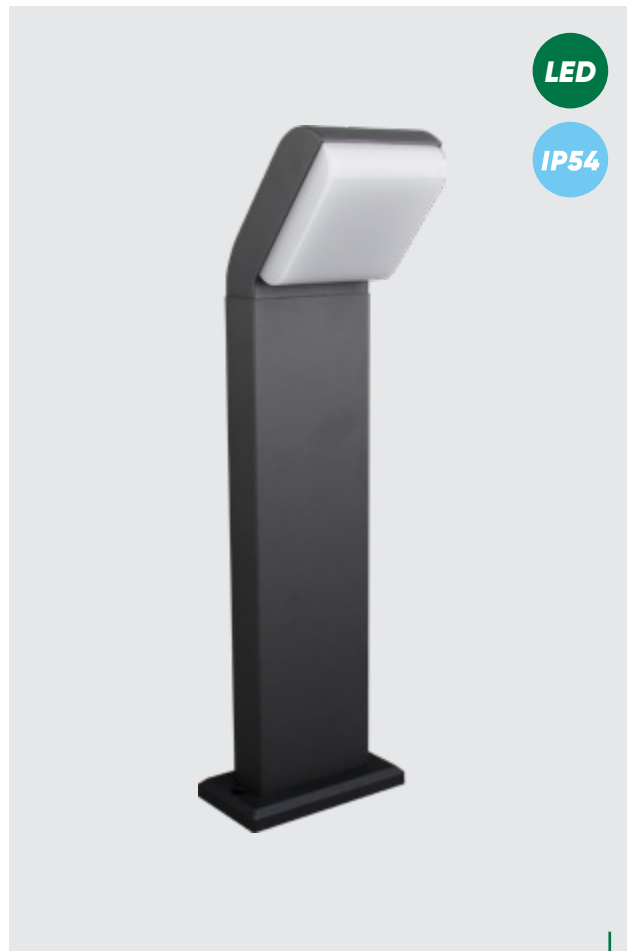

LED
IP54

31304
Medo
↓500mm ↔135mm ↗100mm

aluminium-dark grey,
PC-opal
LED 9W/460lm, 4000K
EAN 8585032233531