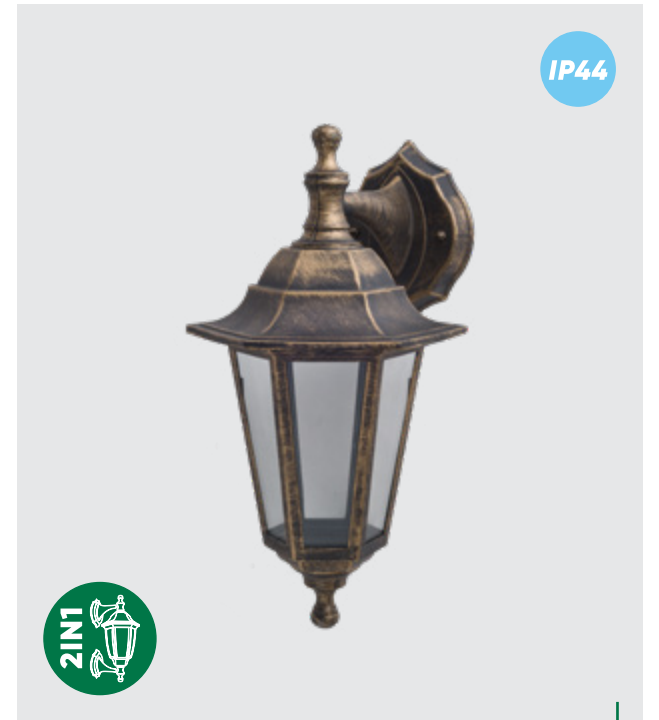

IP44

3081
Capri

↓360mm ↔195mm ↗230mm

polycarbonate-rustic,
glass-clear
1xE27/60W
EAN 8585032208041