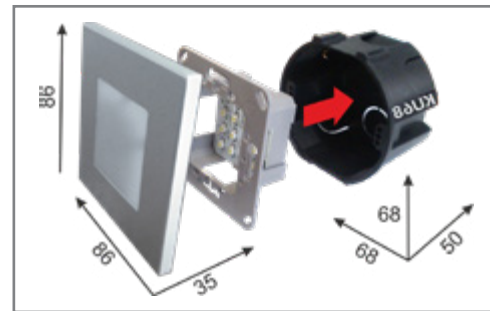

step light

No need external driver !!!
Mounting box is not included!

LED

48335
Step light

⌀86mm ↔86mm 735mm

plastic-black matt
LED 1W/60lm, 4000K
EAN 8585032237652

LED

48334
Step light