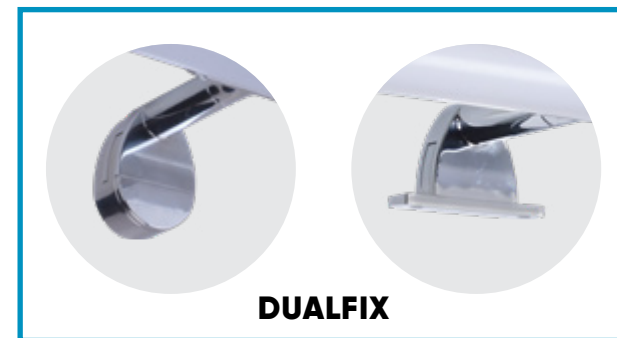

plasticl-chrome
acrylic-white
LED 12W/1480lm, 4000K
EAN 8585032238819

plasticl-chrome
acrylic-white
LED 12W/1350lm, 4000K
EAN 8585032238802

plasticl-chrome
acrylic-white
LED 6W/780lm, 4000K
EAN 8585032225925

plasticl-chrome
acrylic-white
LED 6W/750lm, 4000K
EAN 8585032232091