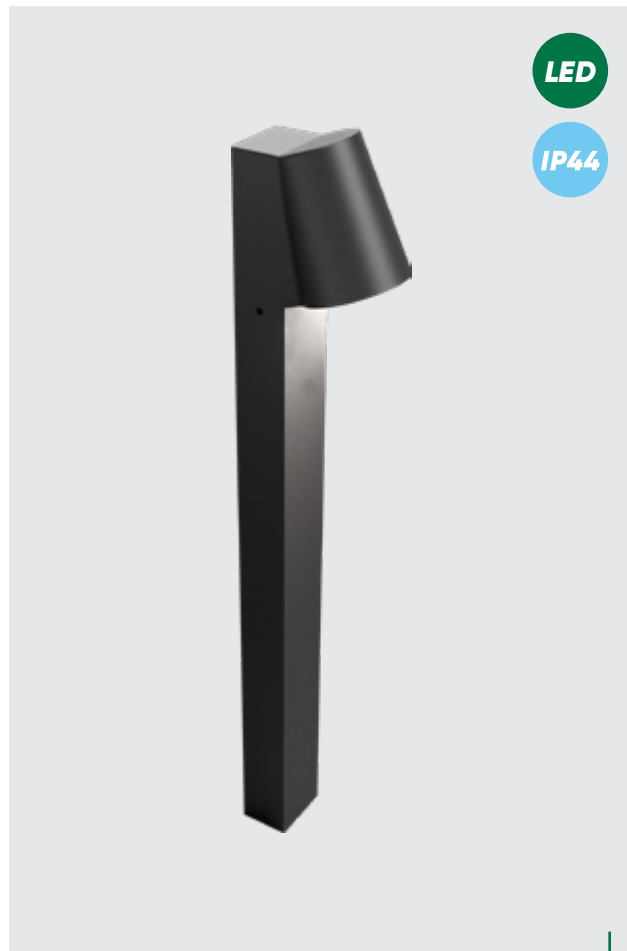

LED
IP44

31401
Monterrey
↓620mm ↔76mm ↗120mm

aluminium-matt black,
glass-clear
LED 6W/300lm, 4000K
EAN 8585032233708