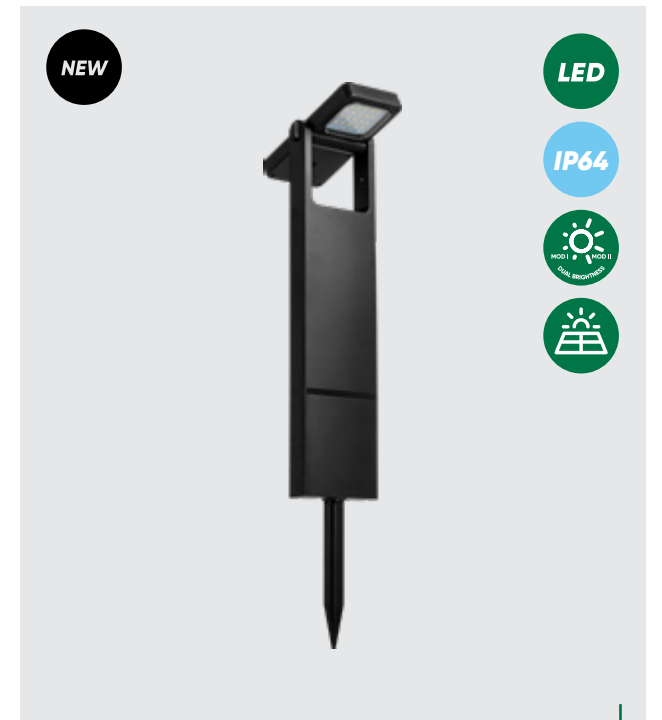

NEW
 2IN1

65290
Taker
 ↕135mm ↔155mm ↗155mm

ABS-grey, polycarbonate-white
 LED 4W/20-200lm, 4000K
 with USB-C 5V
 EAN 8585032240256

NEW

65287
Zax
 ↕490mm ↔105mm ↗30mm

ABS-black, polycarbonate-clear
 LED 4W/110-135lm, 3000K
 EAN 8585032240225