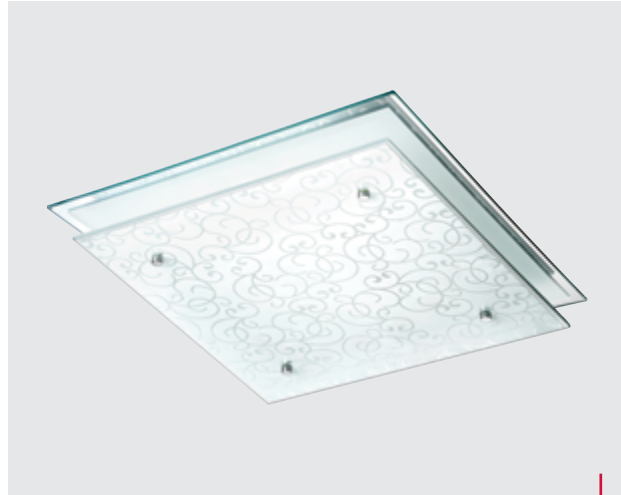

65102
Ikaros
↓75mm ↔420mm ↗420mm

metal-white, chrome
glass-matt, mirror
3xE27/60W
EAN 8585032214875

metal-white, chrome
glass-matt, mirror
2xE27/60W
EAN 8585032214868

metal-white, chrome
glass-matt, mirror
1xE27/60W
EAN 8585032214851