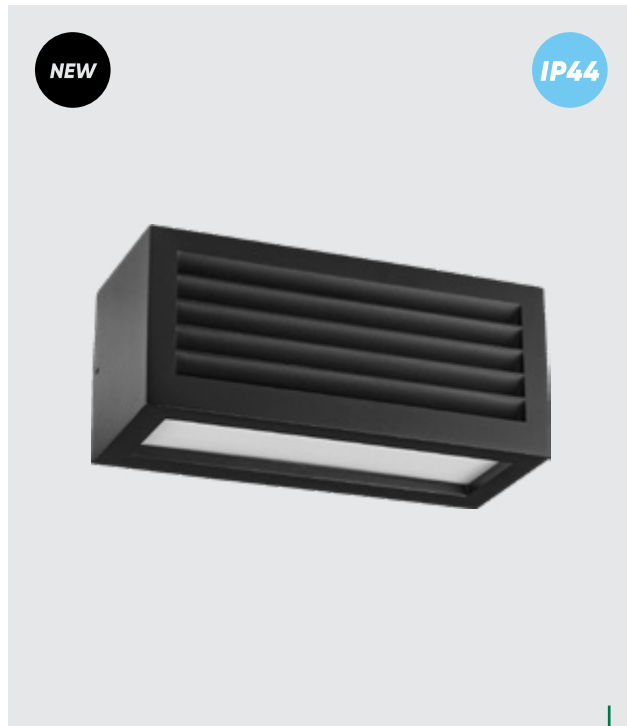

31316
Suez
↓110mm ↔250mm ↗105mm

aluminium-black,
PC-white
1xE27/18W
EAN 8585032239571