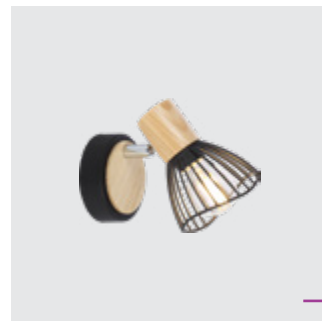

75555
Pony
↓115mm ↔80mm ↗120mm

metal-black
wood-light wood
1xE14/25W
EAN 8585032234088