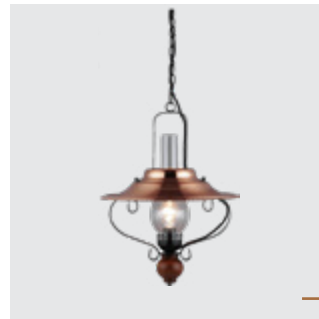

28081
Nostalgia

∅1150mm ↔385mm ↗385mm

metal-antique gold
copper, wood-cherry
glass-clear
1xE27/60W
EAN 8585032210501