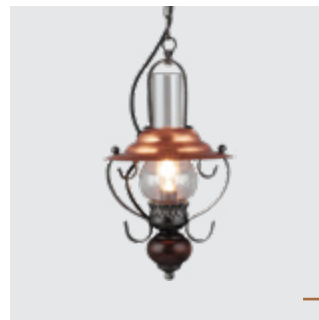

25080
Nostalgia

∅1210mm ↔200mm ↗200mm

metal-antique gold
copper, wood-cherry
glass-clear
1xE14/40W
EAN 8585032210495