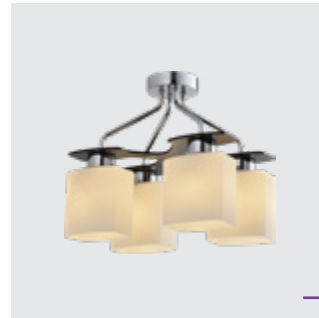

75459
Firenza

↓240mm ↔310mm ↗310mm

steel-chrome, wood-wengue, glass-white
4xE27/60W
EAN 8585032234002