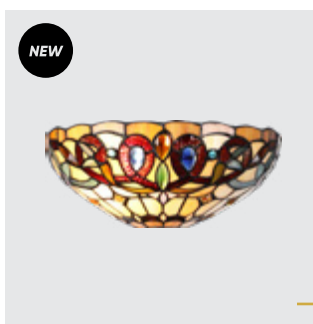

1704
Tiffany XXI.
⌀1270mm ⌀400mm
metal-antique brown
glass-tiffany
2xE27/60W
EAN 8585032239120
E27 ⚡ Ⓢ

1707
Tiffany XXI.
⌀150mm ↔300mm ↗150mm
metal-antique brown
glass-tiffany
1xE27/60W
EAN 8585032239151
E27 ⚡ Ⓢ