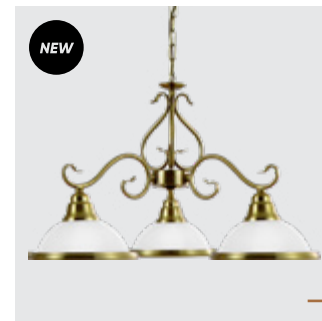

75350
Viola
↑960mm ↔310mm ↗310mm
metal-gold brass
glass-white
1xE27/40W
EAN 8585032224317

75356
Viola
↑375mm ↔210mm ↗230mm
metal-gold brass
glass-white
1xE14/40W
EAN 8585032224270

75355
Viola
↑200mm ↔210mm ↗300mm
metal-gold brass
glass-white
1xE27/40W
EAN 858503222463

75353
Viola
↑120mm Ø400mm
metal-gold brass
glass-white
2xE27/40W
EAN 8585032224294

75352
Viola
↑110mm Ø300mm
metal-gold brass
glass-white
2xE14/40W
EAN 8585032224287

NEW

75361
Viola
↑1150mm ↔630mm ↗630mm
metal-gold brass
glass-white
3xE14/40W
EAN 8585032238734