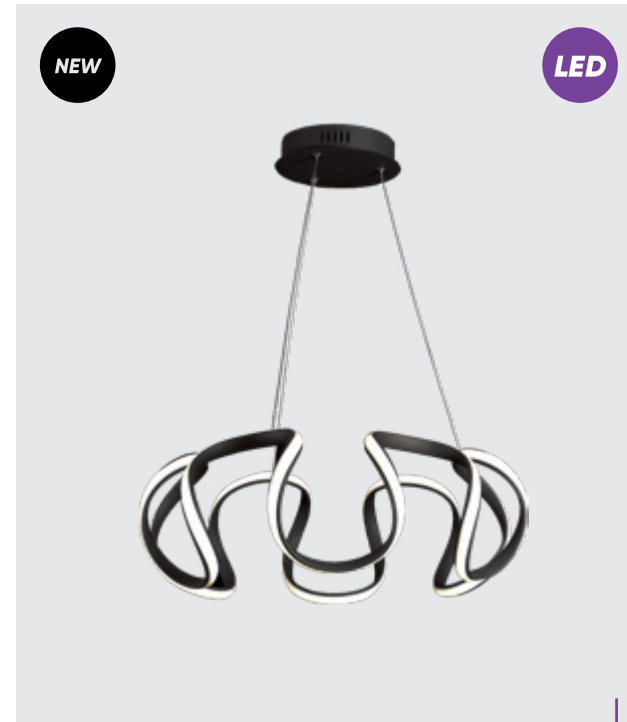

18206
Passo III.

↑1500mm ↔560mm ↗560mm

aluminium-black,
silicone-white
LED 40W/4140lm, 4000K
EAN 8585032238499