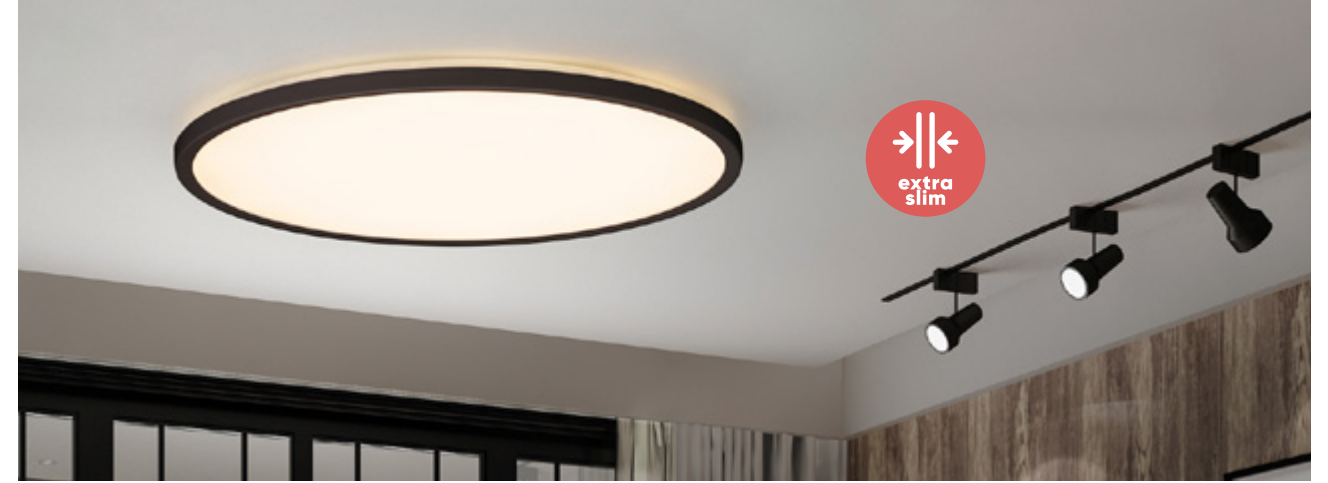

cordia I.-II.

* ceiling LED

27308
Cordia I.
∅30mm Ø420mm

PP-white
LED 24W, 3200lm,
3000-6000K
EAN 8585032239717

27309
Cordia SQ I.
∅30mm ↔420mm ↗420mm

PP-white
LED 24W, 3200lm,
3000-6000K
EAN 8585032239724