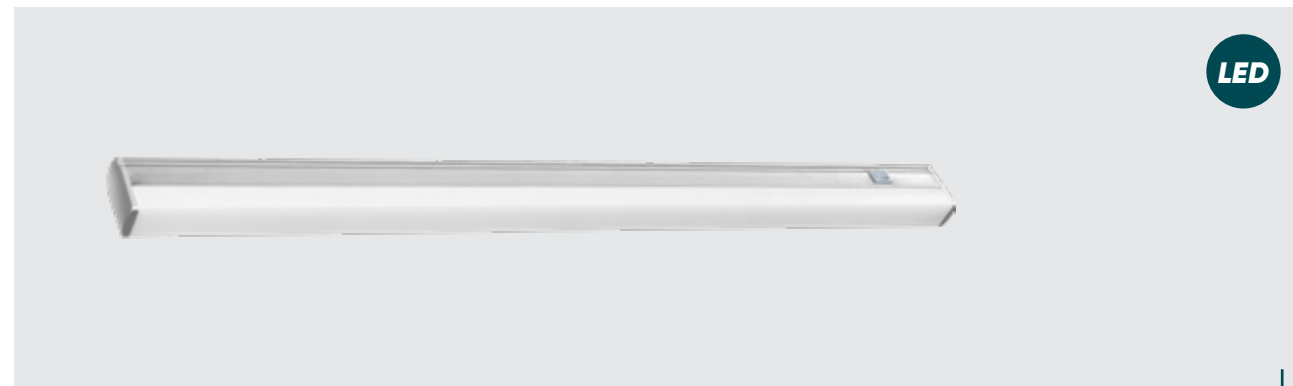

LED

70011
Naxos
↑36mm ↔569mm ↗22mm

aluminium-silver/white, plastic-opal
LED 10W/930lm, 4000K, with switch
EAN 8585032224416