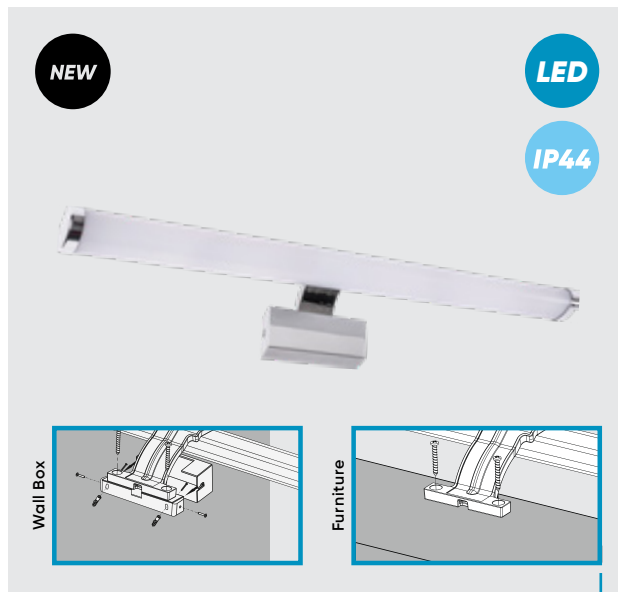

E A G

70221
Fontea

plastic-chrome, acrylic-white
LED 6W, 900lm, 4000K
EAN 8585032238772

45mm ↔ 400mm 135mm

E A G

IP44

70225 Solana
 ↓57mm ↔600mm ↗110mm

plasticl-chrome
 acrylic-white
LED 12W/1480lm, 4000K
 EAN 8585032238819