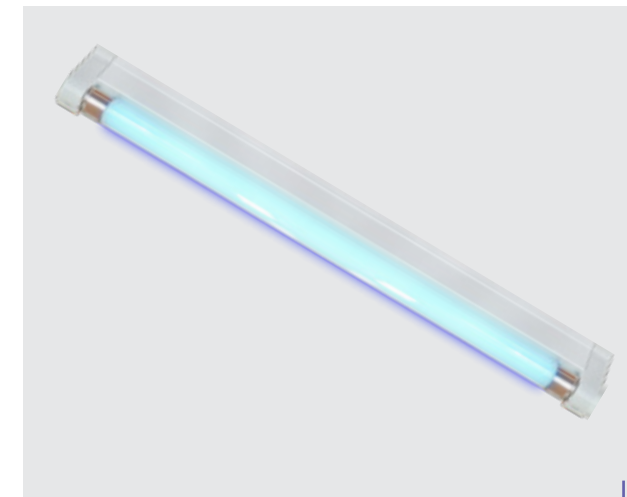

UV 70003
Linner UV
↔1170mm ↓35mm