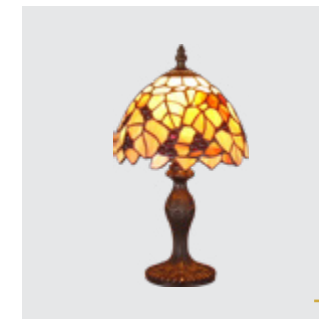

tiffany

metal-antique brown
glass-tiffany
2xE27/60W
EAN 8585032233548

metal-antique brown
glass-tiffany
2xE27/60W
EAN 8586007084783