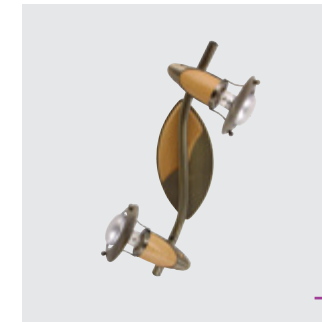

323
Zeus
↓130mm ↔400mm
metal-antique brass
satin, wood-light
2xE14/R50/40W
EAN 8590828655022