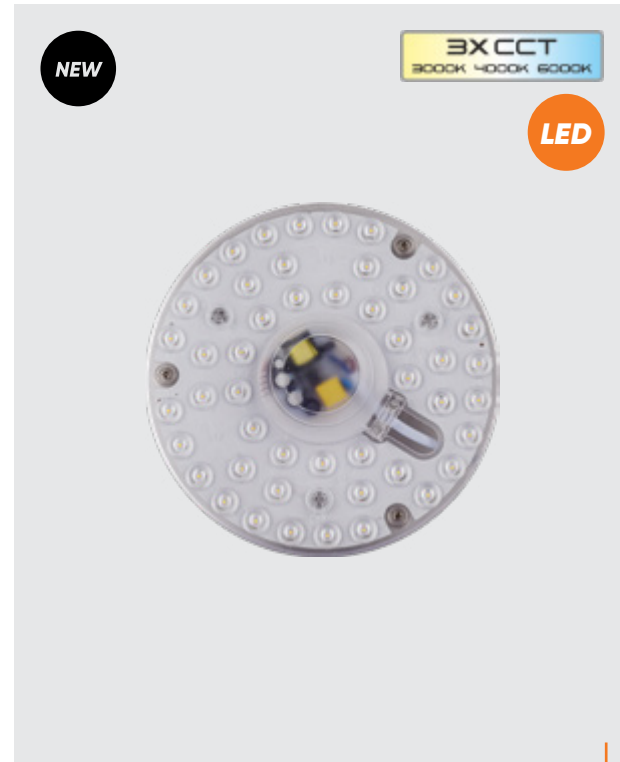

LED

IP65

63206
Tver
↓50mm Ø200mm

plastic-white
LED 20W/2500lm, 4000K
EAN 8585032235597

Mounting System

70440
LED Module CCT
ϕ30mm Ø178mm
plastic-transparent
LED 20W/2200lm, 3000-6000K
EAN 8585032238918

LED module