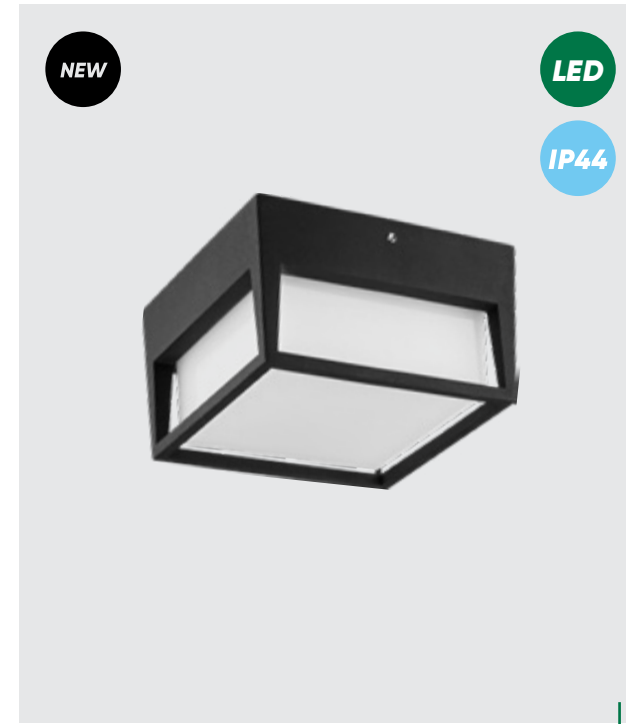

IP54

28213
Vertica
↑345mm ↔125mm ↗125mm

aluminium-black,
glass-clear
1xE27/35W
EAN 8585032239786

* outdoor

outdoor LED

31311
Gest

∅90mm ↔150mm ↗150mm

aluminium-black,
PC-white
LED 9W/820lm, 4000K
EAN 8585032239526