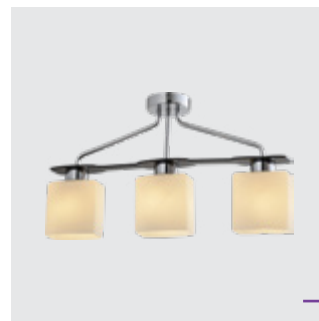

75460
Firenza

↓800mm ↔570mm ↗80mm

steel-chrome, wood-wengue
glass-white
3xE27/60W
EAN 8585032234019

75459
Firenza

↓240mm ↔310mm ↗310mm

steel-chrome, wood-wengue, glass-white
4xE27/60W
EAN 8585032234002

75458
Firenza