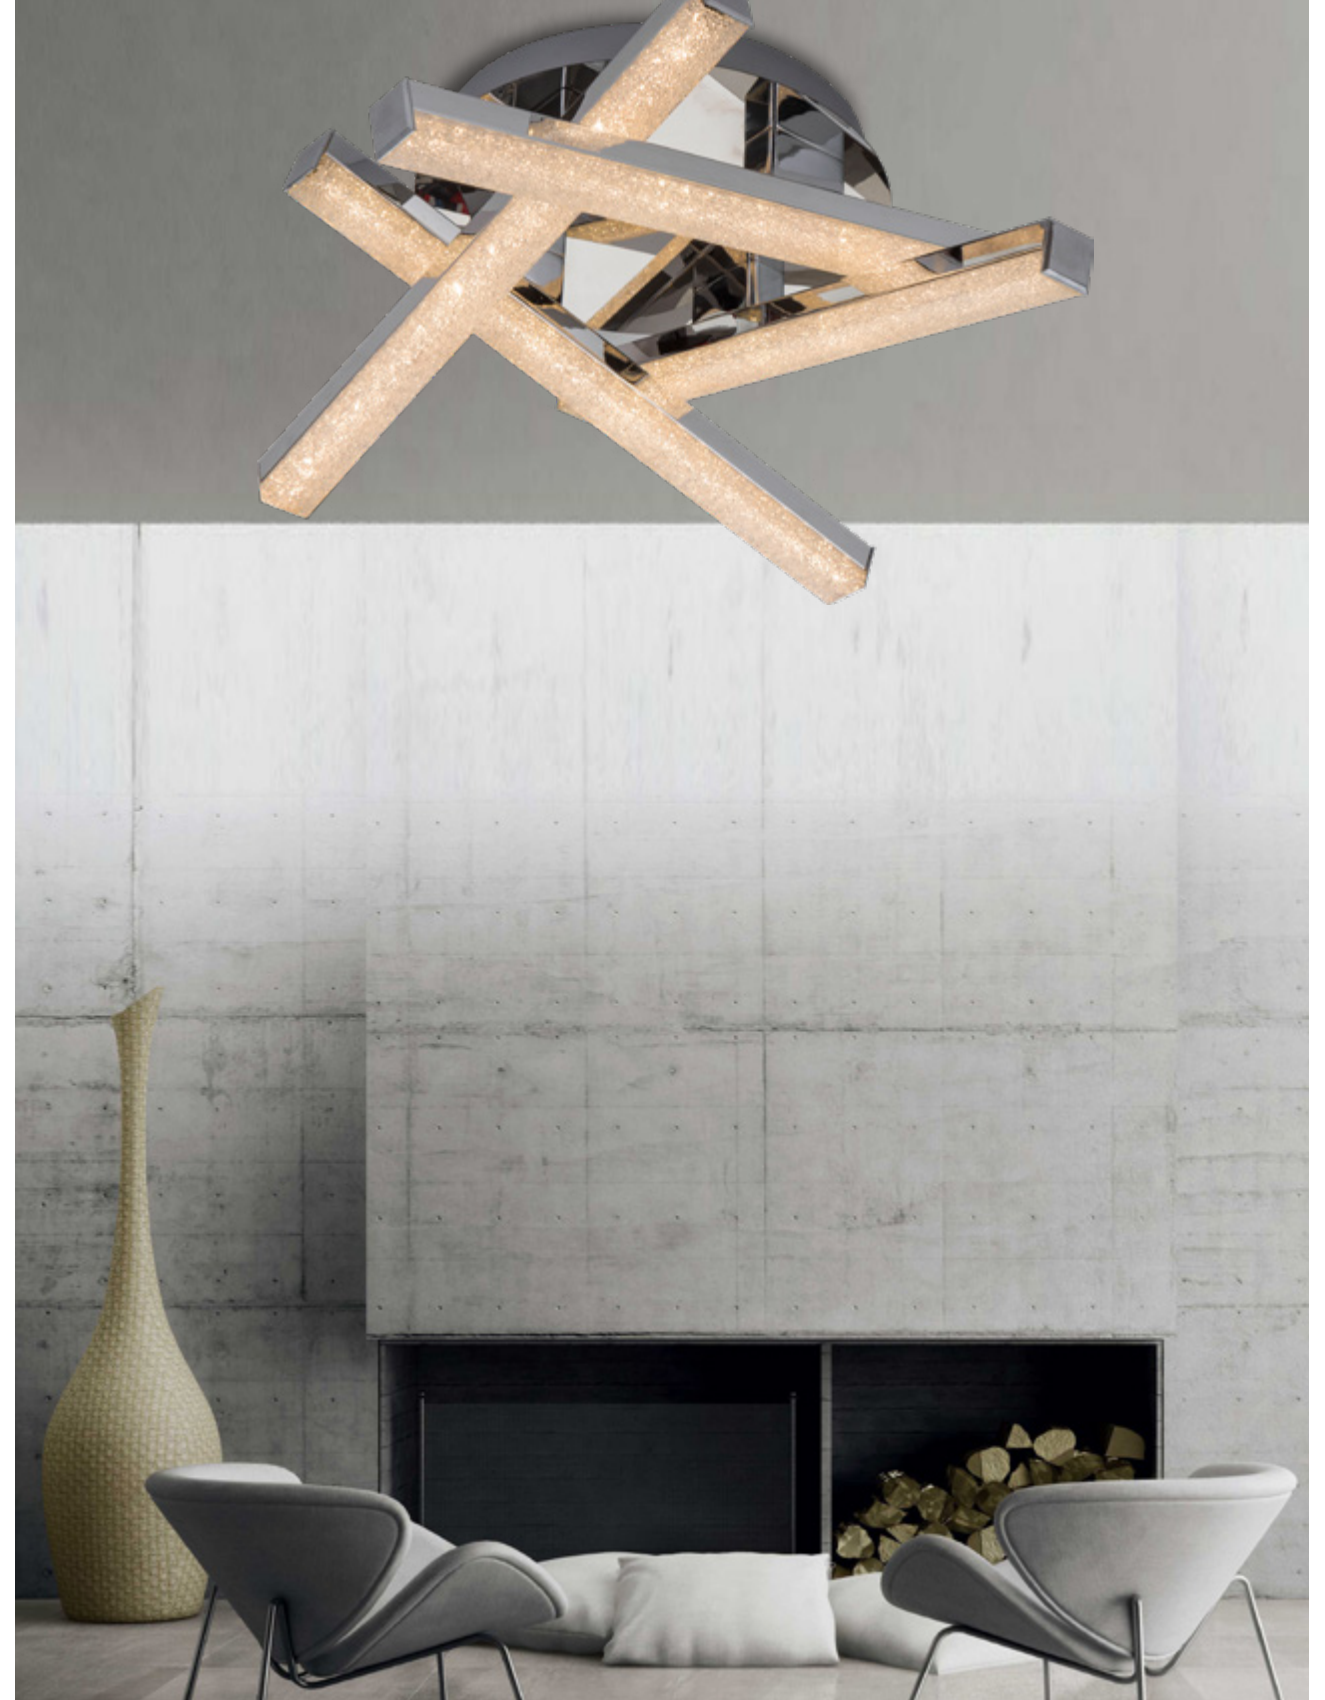

LED

27508
Yago
 ↓130mm ↔375mm ↗375mm
 metal-chrome
 plastic-crystal effect
LED 16W/1300lm, 3000K
 EAN 8585032234620

LED

27507
Yago
 ↓130mm ↔340mm ↗340mm
 metal-chrome
 plastic-crystal effect
LED 12W/960lm, 3000K
 EAN 8585032234613