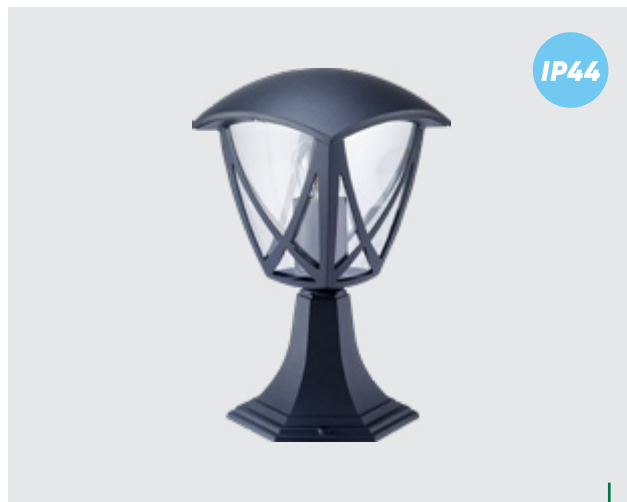

39028
Split
aluminium-matt black,
PC-clear
1xE27/40W
EAN 8585032233326
E27