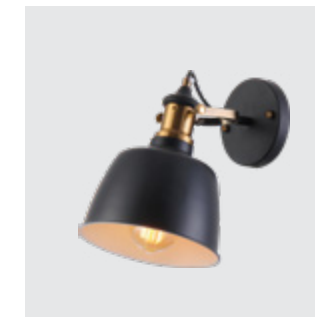

metal-copper
glass-clear-crackle
1xE27/60W
EAN 8585032225406

46300
Andros I.
↓1190mm Ø300mm

metal-matt black, white
1xE27/40W
EAN 8585032234248
E27 ⚡

46301
Andros II.
↓1190mm Ø300mm

metal-matt white
1xE27/40W
EAN 8585032234255
E27 ⚡

46308
Trier I.
↓1170mm Ø345mm

metal-matt black, white
1xE27/40W
EAN 8585032234323
E27 ⚡

46309
Trier II.
↓1220mm Ø345mm

metal-matt white
1xE27/40W
EAN 8585032234330
E27 ⚡

* modern

46302
Famosa I.
↓1170mm Ø225mm
metal-matt black, white,
antique brass
1xE27/40W
EAN 8585032234262

E27 ⚡

46305
Famosa I.
↓240mm ↔180mm ↗230mm
metal-matt black, white,
antique brass
1xE27/40W
EAN 8585032234293

E27 ⚡

46303
Famosa II.
↓1170mm Ø225mm
metal-matt white,
antique brass
1xE27/40W
EAN 8585032234279