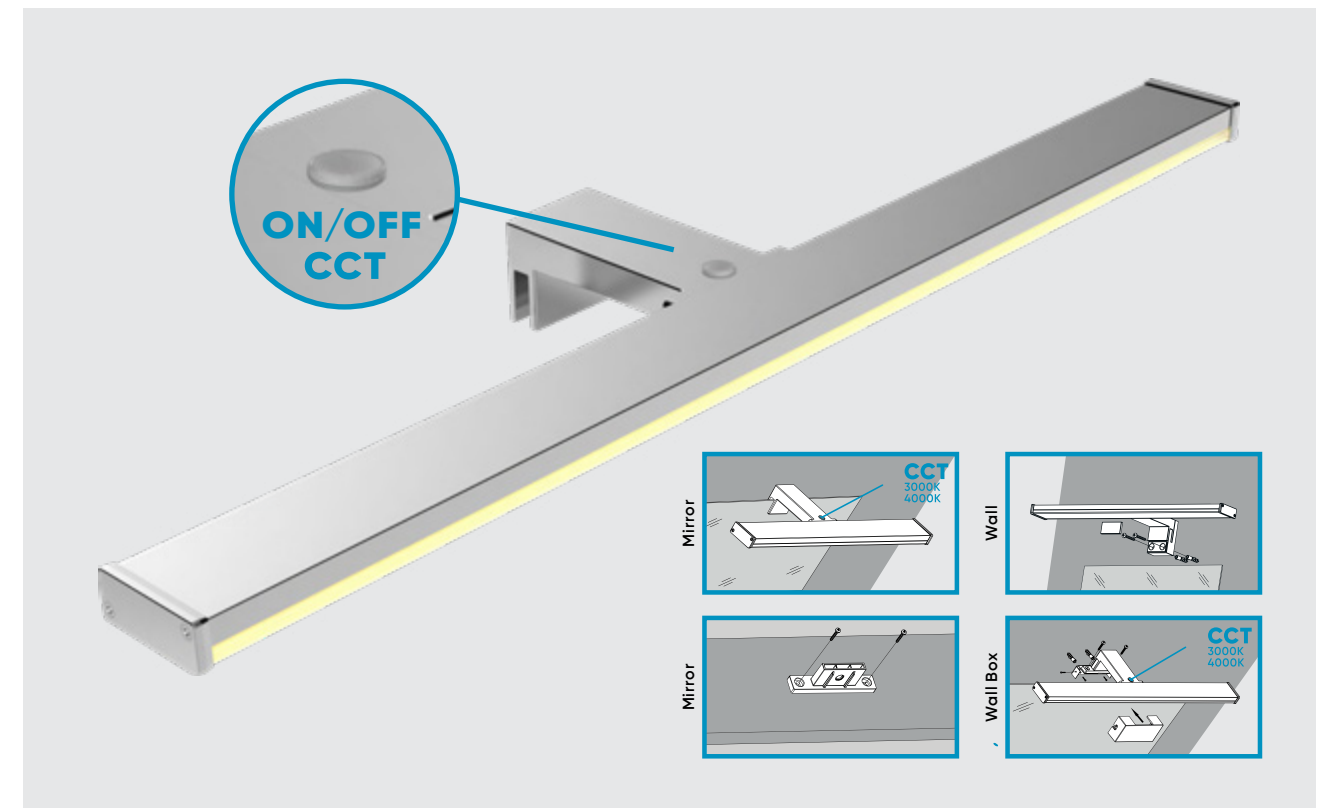

70228
Tremolo plus
↕60mm ↔780mm ↗140mm
aluminium-chrome
acrylic-white
LED 12W, 1310lm, 3000/4000K
EAN 8585032238956