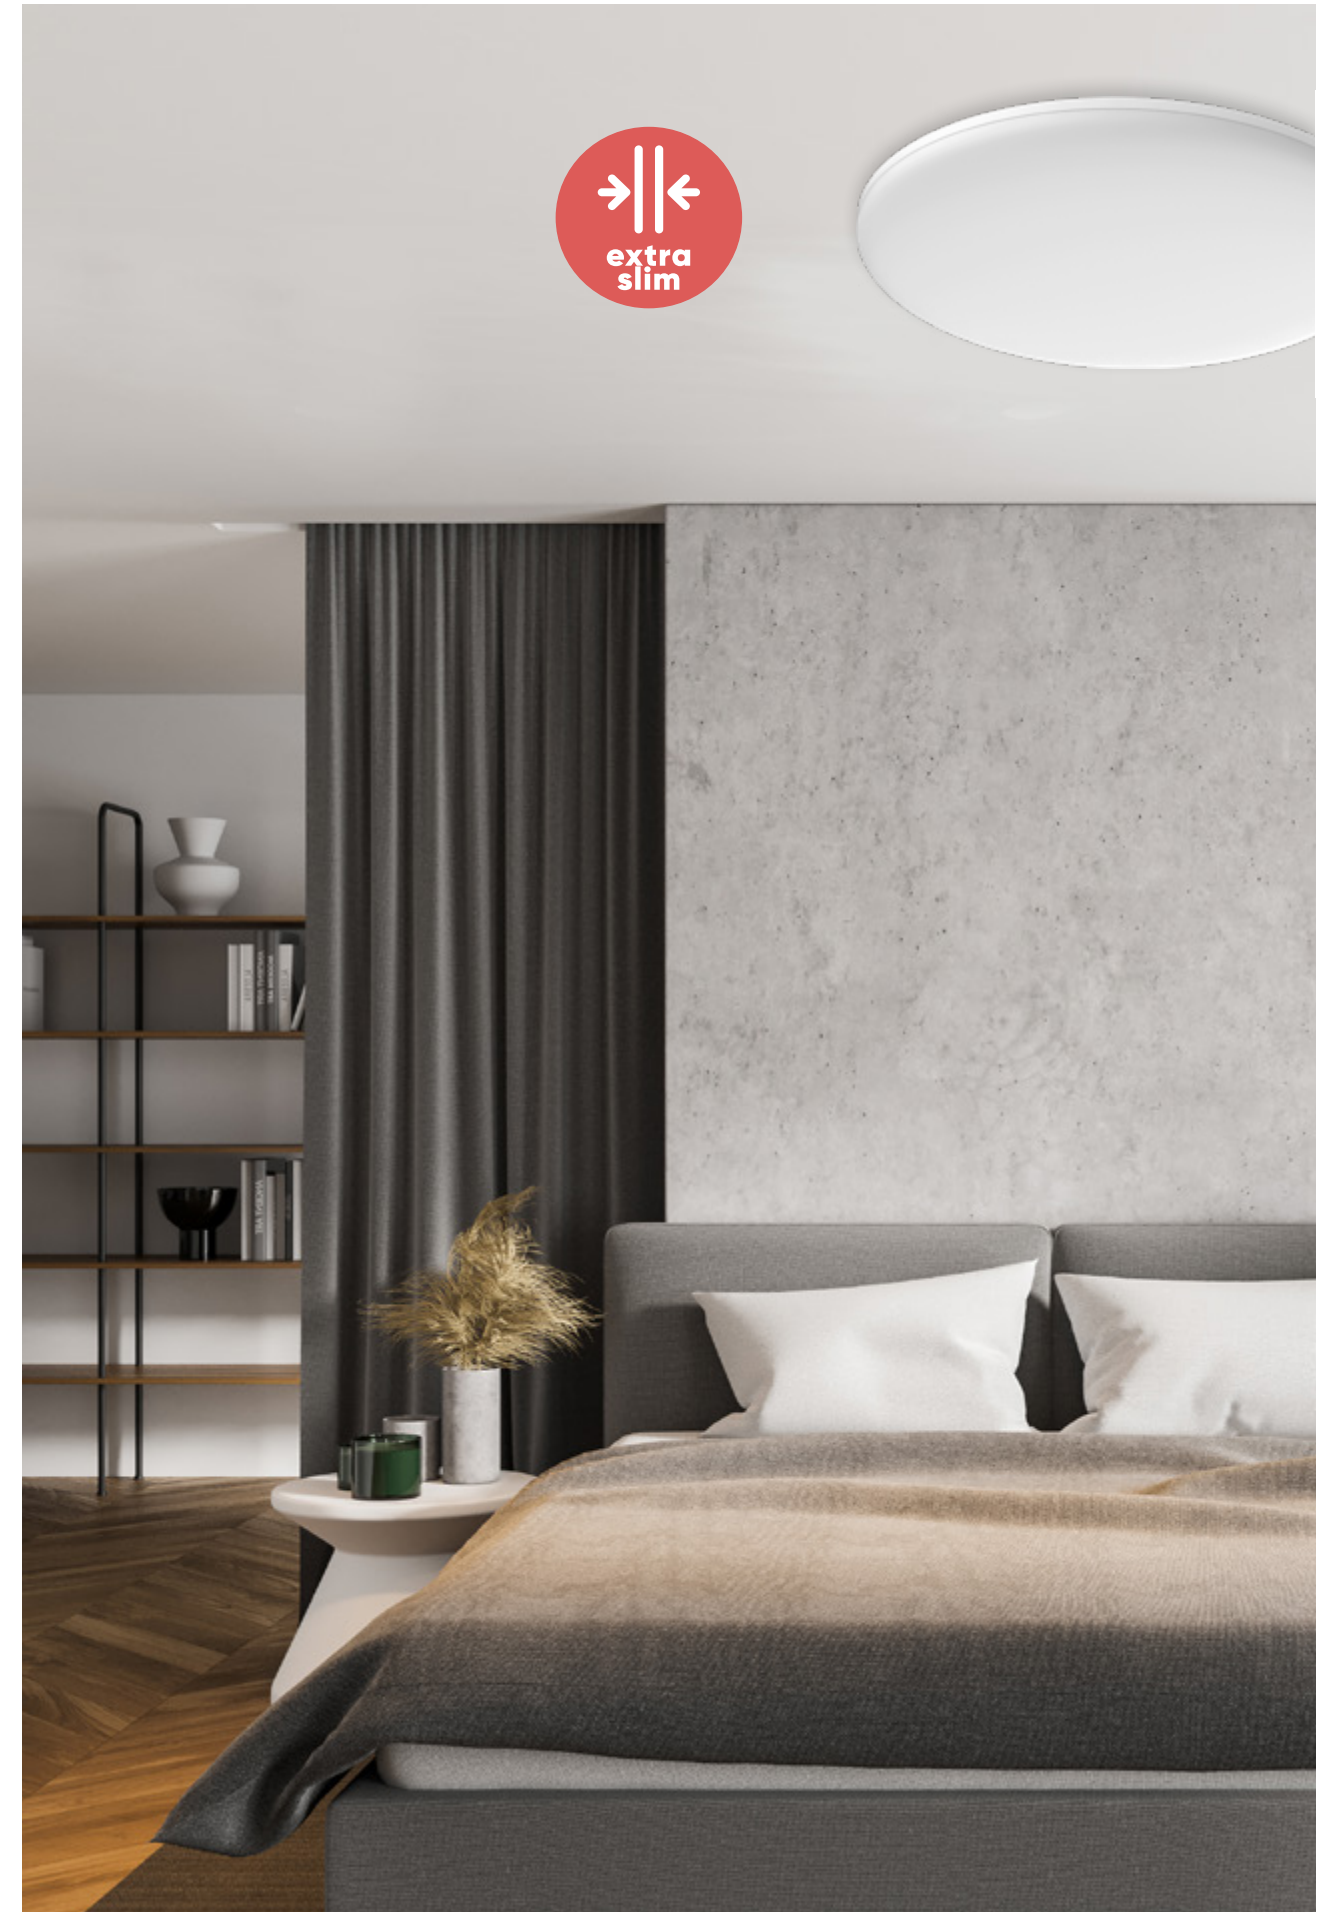

extra
slim

* ceiling LED