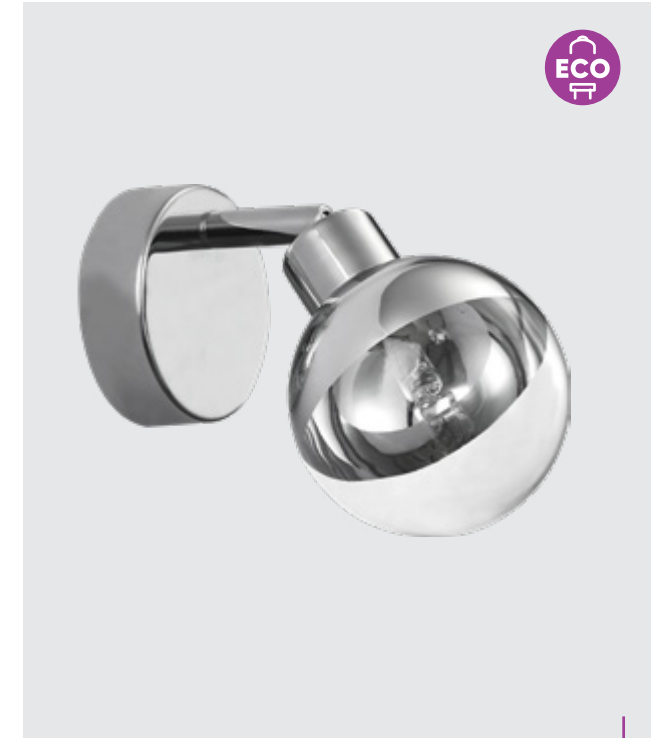

65027
Bols
↓140mm ↔390mm ↗90mm

65026
Bols
↓140mm ↔310mm ↗90mm

65025
Bols
↓110mm ↔90mm ↗140mm

metal-chrome
glass-chrome, clear
1xG9/33W
EAN 8585032223853

bols_ cupertino

metal-copper
glass-copper, clear
3xG9/33W
EAN 8585032223907

metal-copper
glass-copper, clear
2xG9/33W
EAN 8585032223891