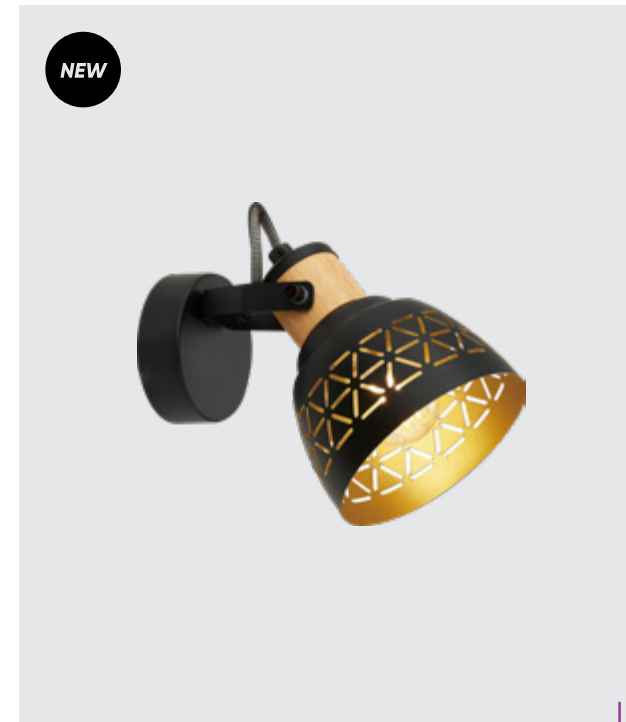

27522
Mescala
metal-matt black, gold wood-light
1x E14/40W
EAN 8585032240096