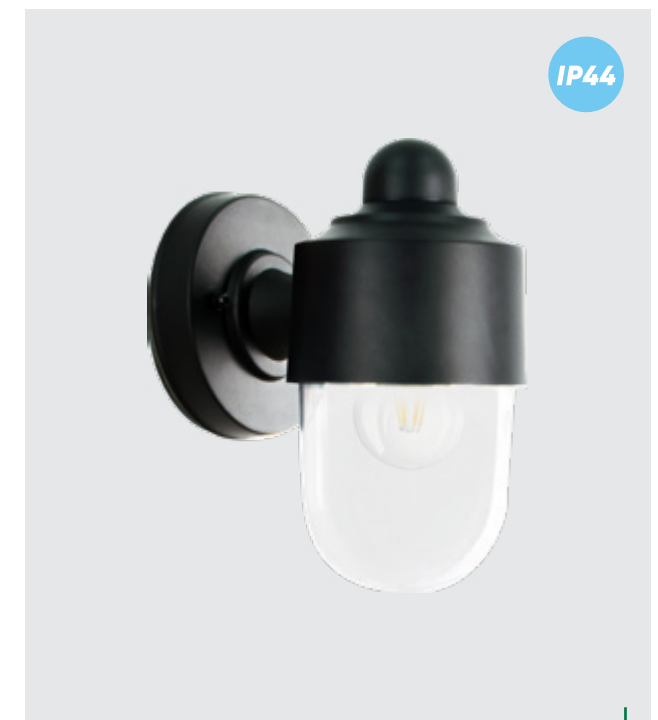

↑220mm ↔105mm ↗145mm

28201
Malmo
plastic-black,
polycarbonate-clear
1xE27/35W
EAN 8585032233388

↑215mm ↔110mm ↗145mm

48323
Miami
plastic-black/clear
1xE27/60W
EAN 8585032233302

↑250mm ↔181mm ↗232mm

48324
Halifax
plastic-black/clear
1xE27/10W LED
EAN 8585032233364