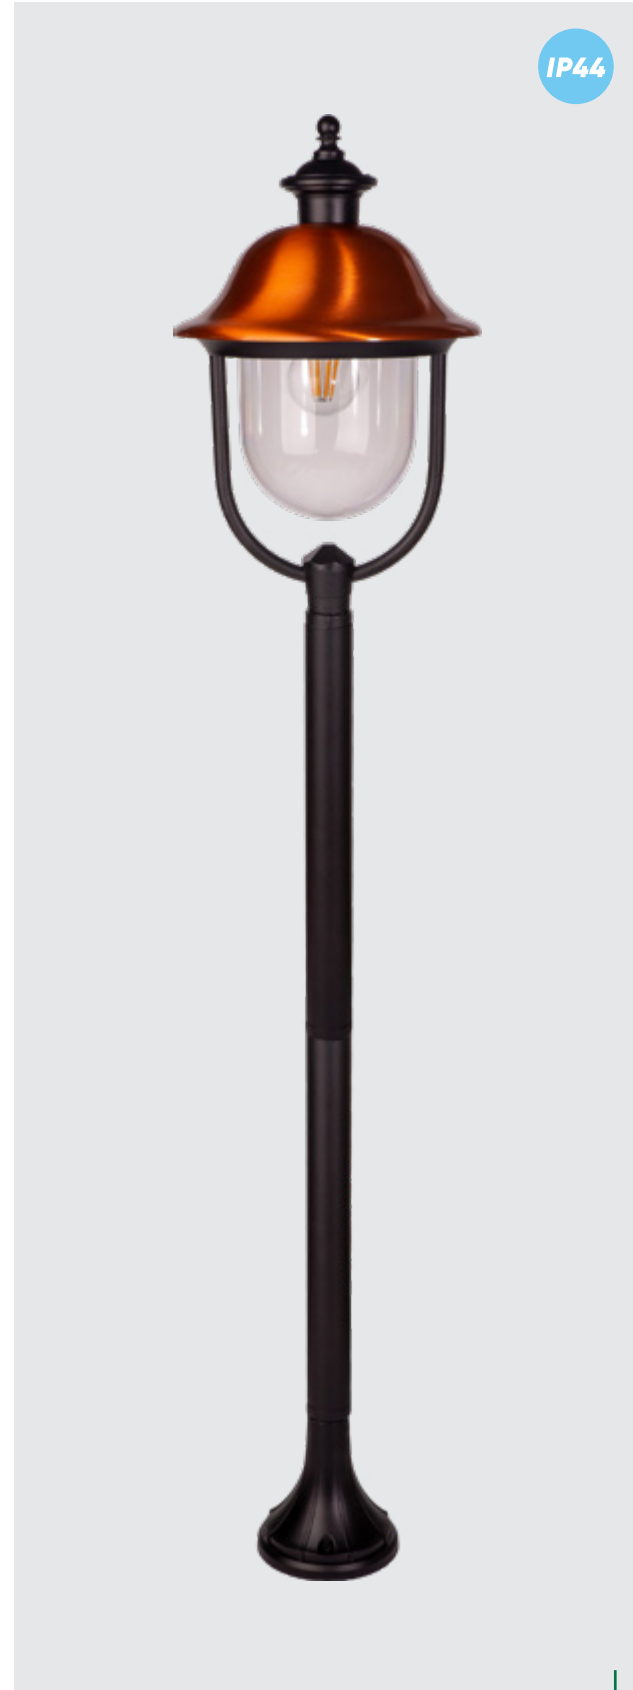

IP44

sanghai

3078
Sanghai
↑1200mm ↔248mm ↗248mm

metal-black, pure copper,
plastic-clear
1xE27/60W
EAN 8585032200250

IP44

IP44