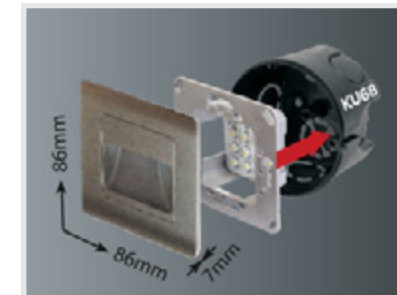

Mounting box is not included!

70409
Step light
⌀86mm ↔86mm 732mm
plastic-white
LED 1W/95lm, 4000K
EAN 8585032226281