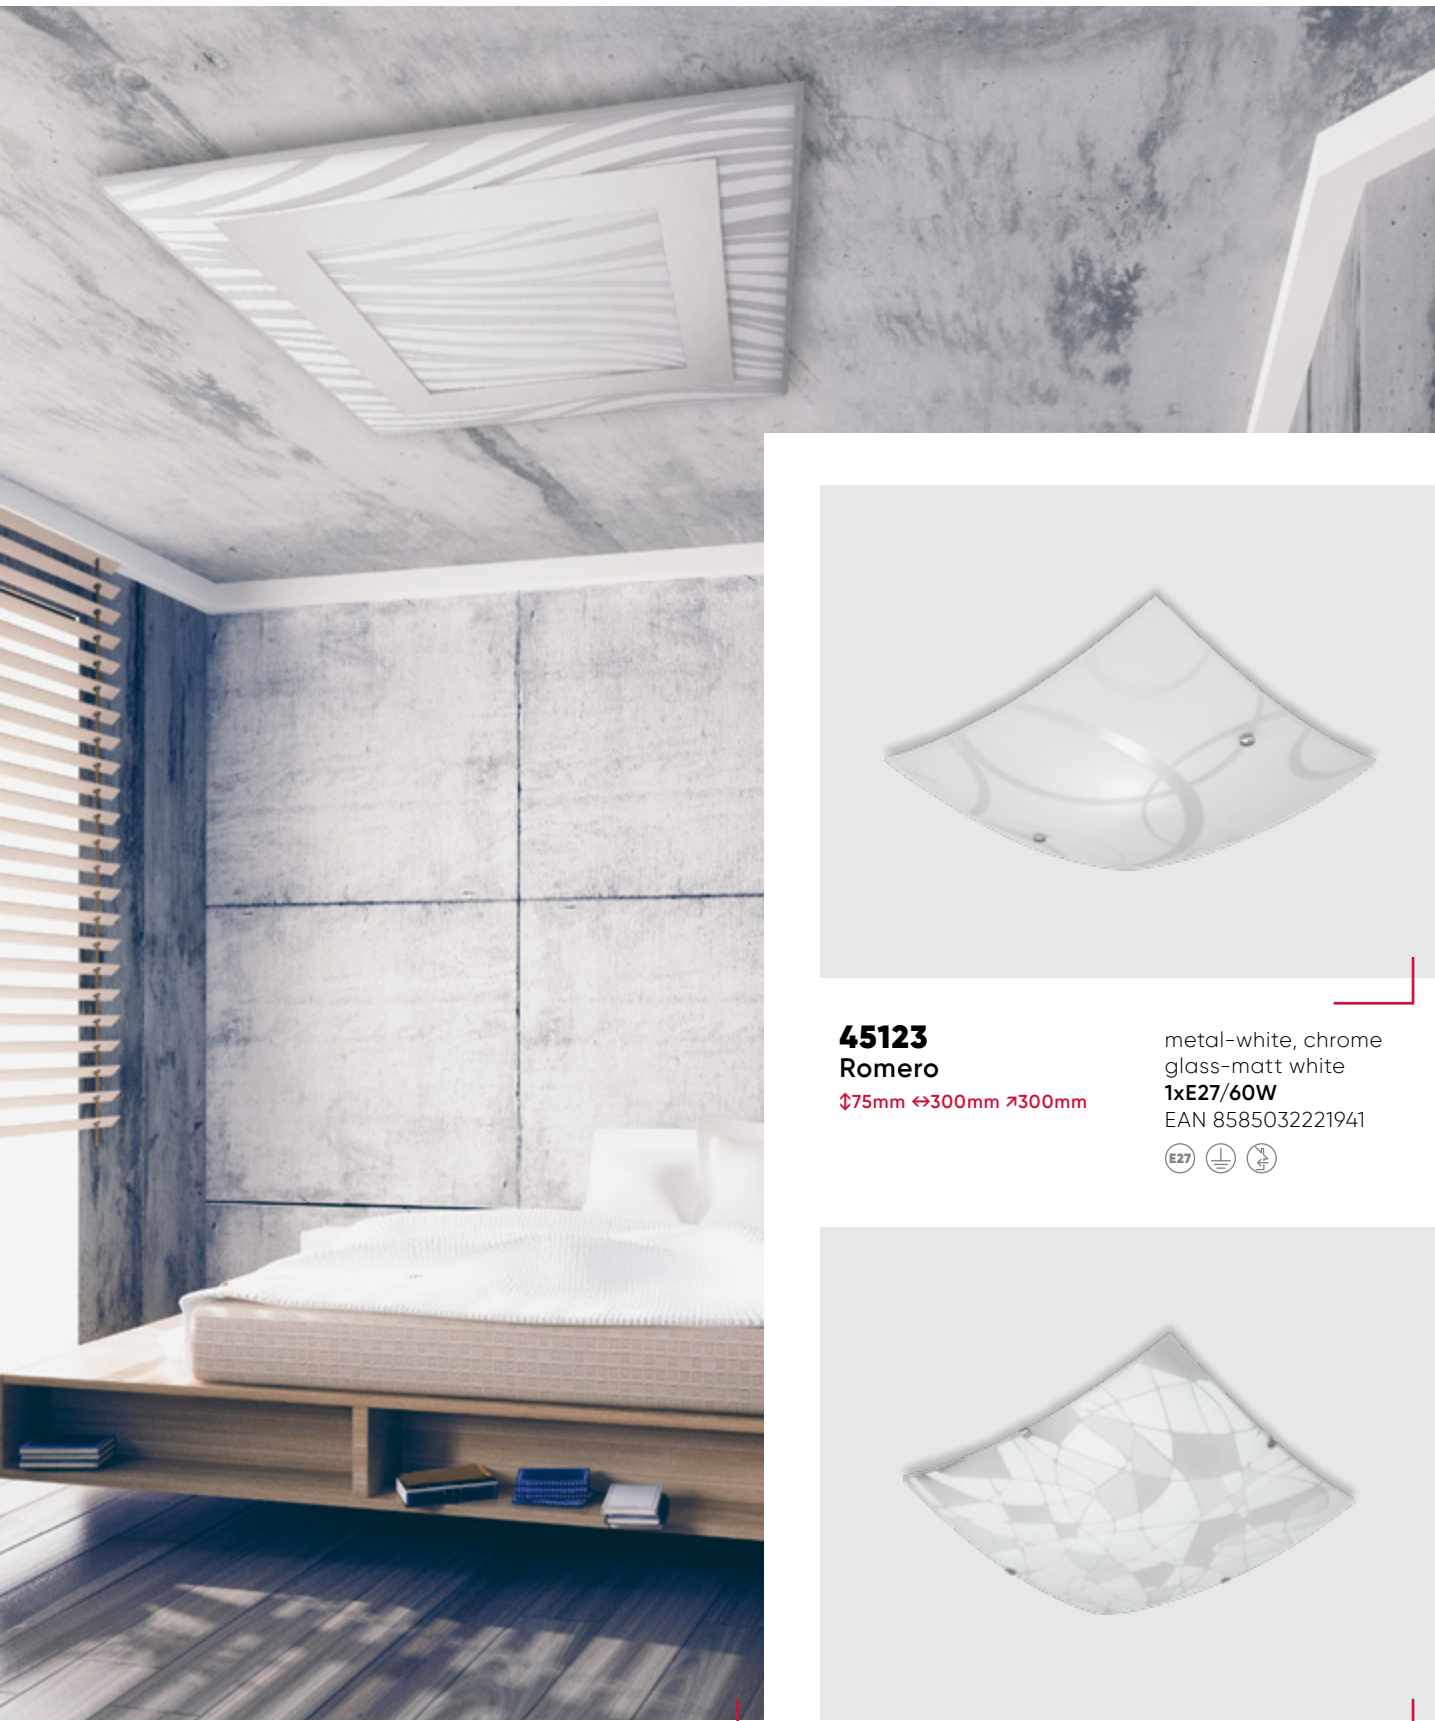

45105
Epsilon SQ
↕70mm ↔400mm ↗400mm

metal-white, chrome
glass-matt
2xE27/60W
EAN 8585032214912
E27 ⚡ Ⓢ

45115
Ferrata
↕70mm ↔300mm ↗300mm

metal-white, chrome
glass-matt white
2xE27/60W
EAN 8585032216374
E27 ⚡ Ⓢ