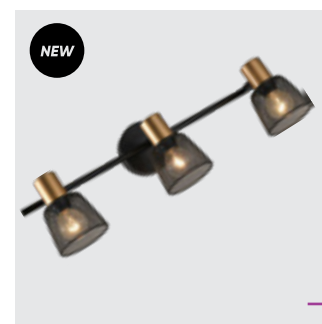

75472
Daytona
↑160mm ↔480mm ↗160mm
metal-black, gold
3xE14/40W
EAN 8585032239861
E14 ⚡ Ⓢ