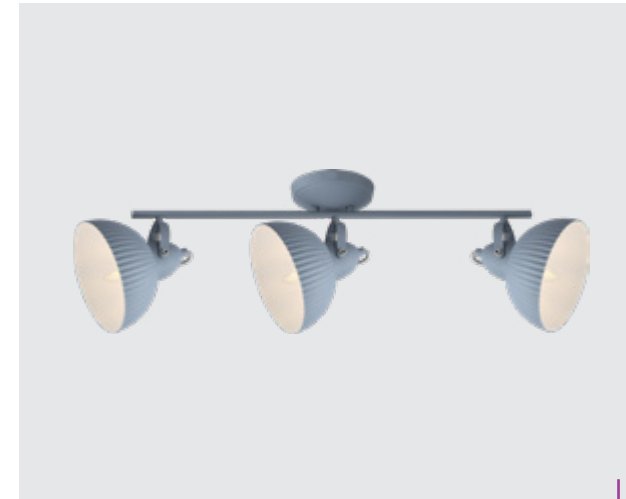

orfeus

75552
Orfeus
↓230mm ↔720mm ↗180mm

metal-grey, white
3xE14/40W
EAN 8585032234057

metal-grey, white
2xE14/40W
EAN 8585032234040

metal-grey, white
1xE14/40W
EAN 8585032234064