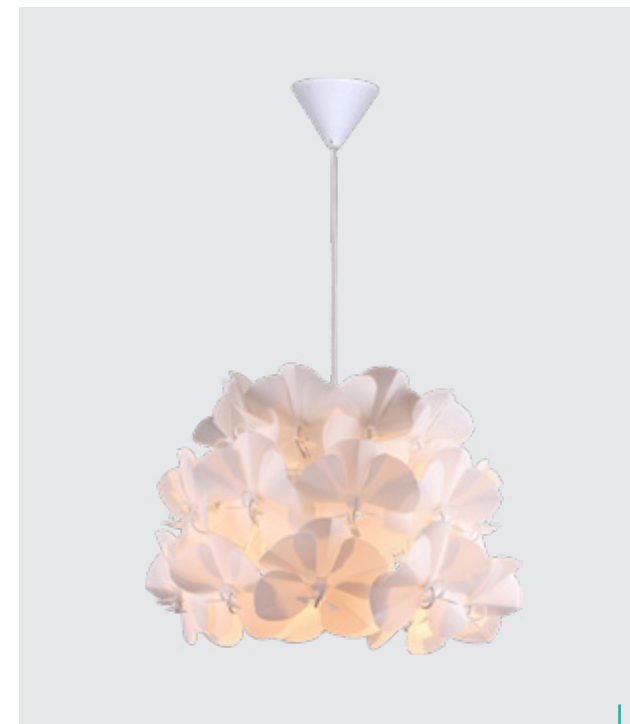

48502
Butterfly I.
ϕ1150mm ↔450mm ↗450mm
plastic-white
1xE27/60W
EAN 8585032235849
E27 □