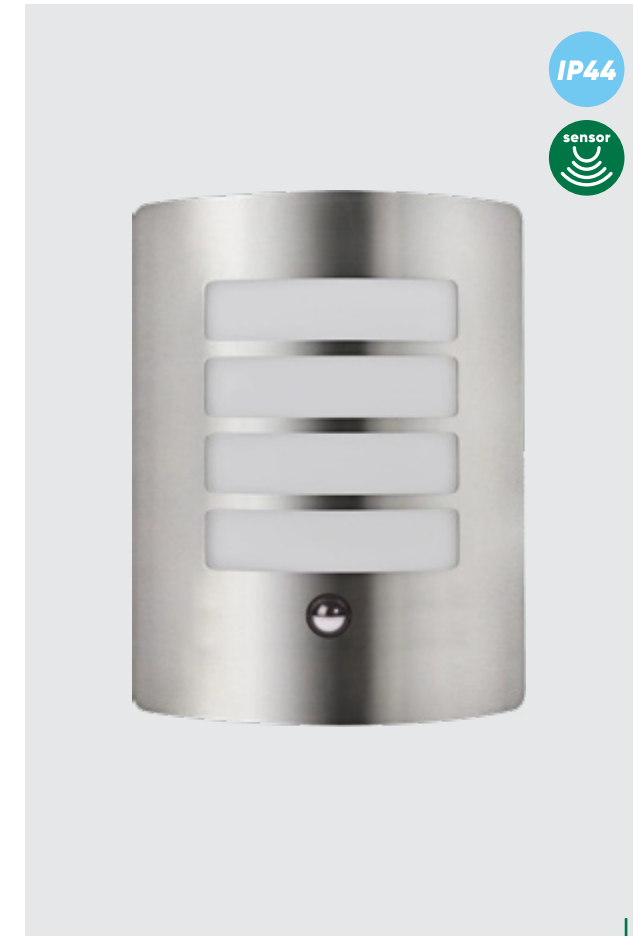

IP44

sensor

61016 I. Memphis

↓290mm ↔220mm ↗90mm

metal-brushed stainless steel, plastic-opal
1xE27/15W
EAN 8585032212512