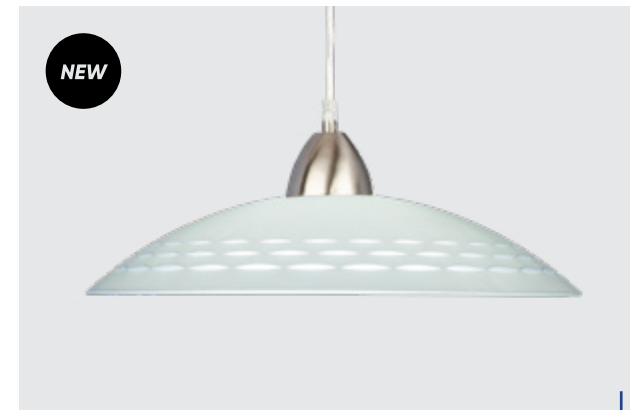

45142
Plate
↑1450mm Ø450mm

metal-nickel satin
glass-matt white decor
1xE27/60W
EAN 8585032238420