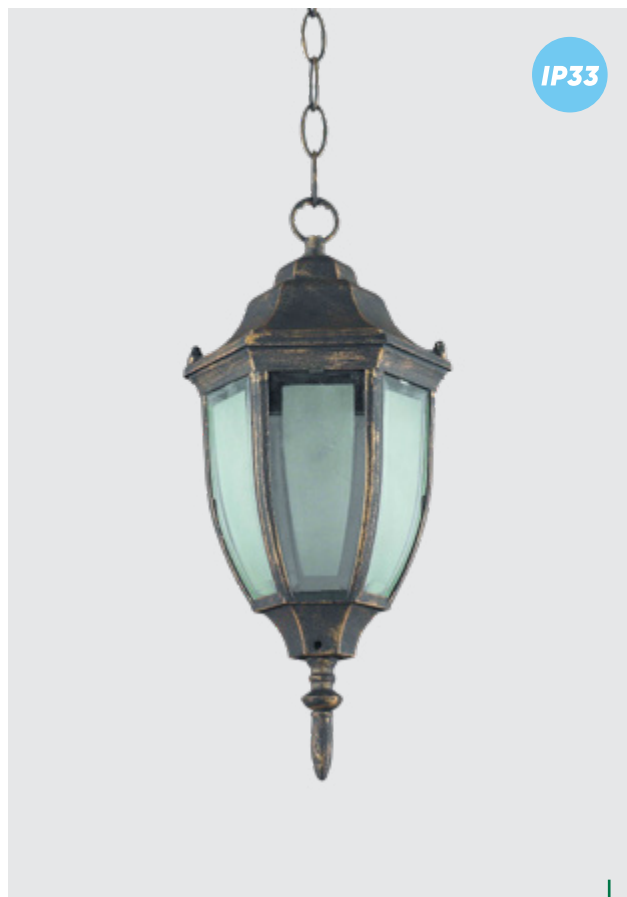

IP33

39008
Lido
↓955mm ↔160mm ↗160mm

metal-rustic, glass-matt
1xE27/60W
EAN 8585032208188