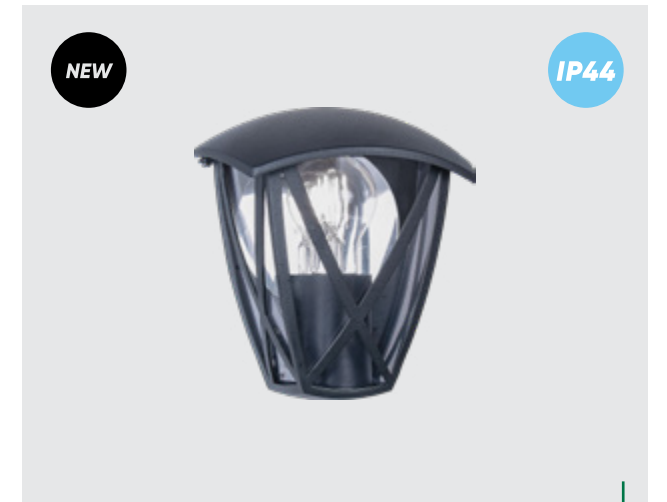

39032
Split
aluminium-matt black
PC-clear
1xE27/40W
EAN 8585032238086
E27