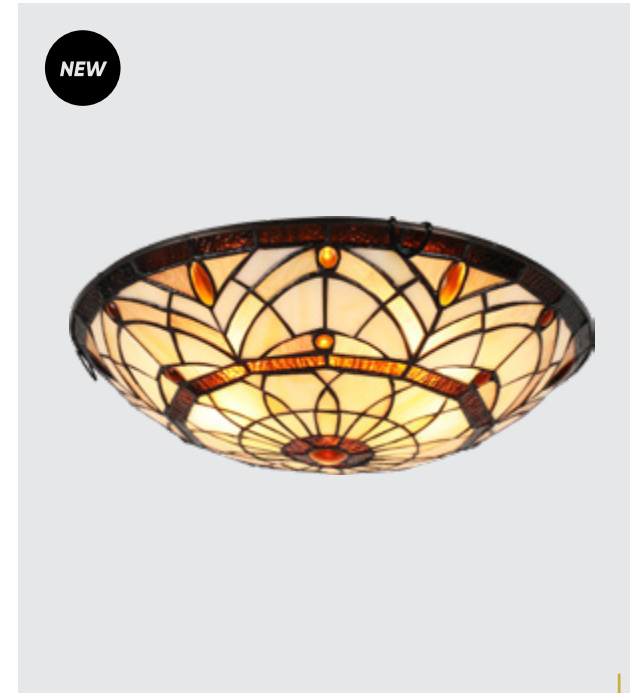

NEW

1712
Tiffany ceiling
↓120mm Ø400mm

metal-antique brown
glass-tiffany
3xE27/40W
EAN 8585032239205