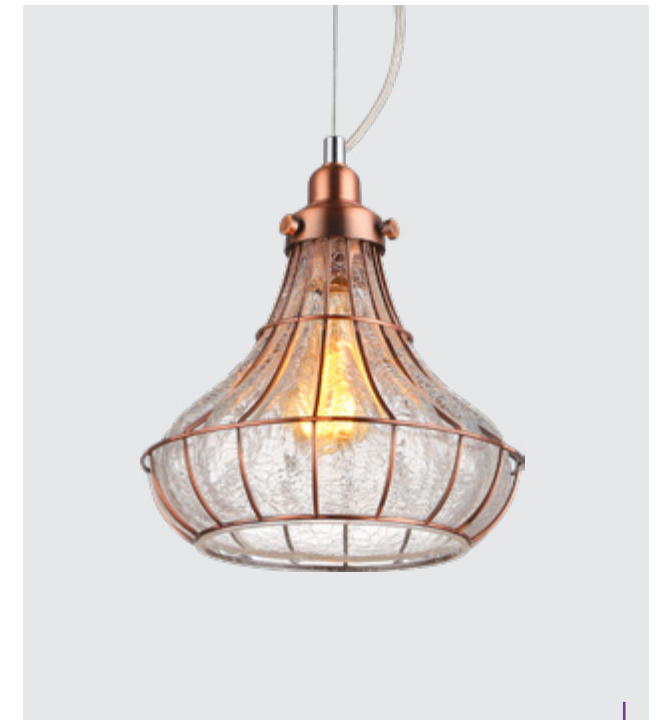

46086
Perugia II.
↓1500mm Ø230mm

metal-copper
glass-clear-crackle
1xE27/60W
EAN 8585032225406