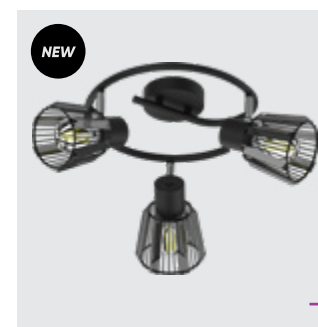

27515 Pegas
metal-matt black
glass-smoke
3xE14/40W
EAN 8585032240027
⚡ E14 ⚡

27518 Ponteio
metal-matt black
glass-smoke
3xE27/40W
EAN 8585032240058
⚡ E27 ⚡

* spot