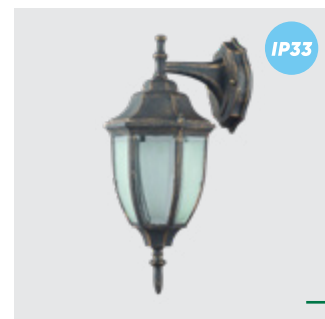

IP33

metal-rustic, glass matt
1xE27/60W
EAN 8585032208249

IP33

IP33

IP33

IP33

metal-rustic, glass-matt
1xE27/60W
EAN 8585032208188

IP44

metal-antique black/gold,
plastic-clear
1xE27/40W
EAN 8585032218903

IP44

metal-antique black/gold,
plastic-clear
1xE27/40W
EAN 8585032218897

* outdoor

lido_ porto