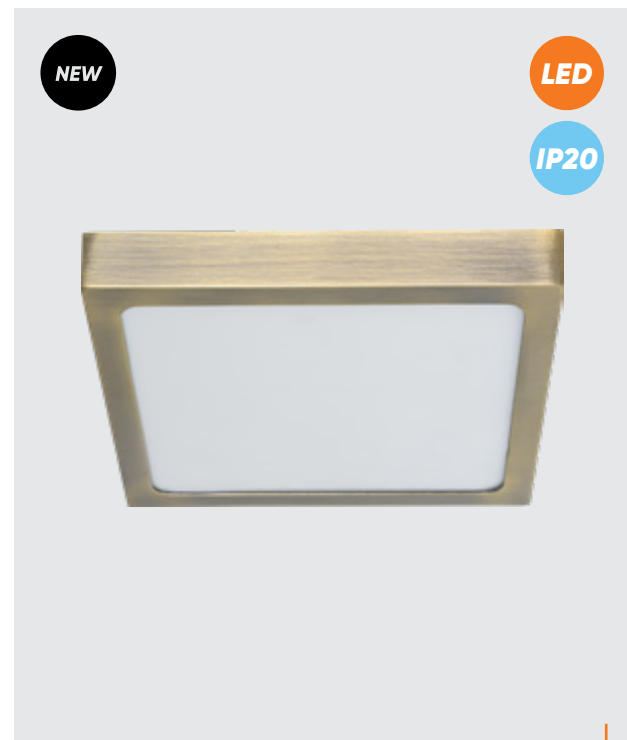

NEW **LED** **IP20**
49064
Lenys SQ IV.
⌀25mm ↔225mm ↗225mm
aluminium-antique brass
satin, plastic-white
LED 22W/2420lm, 4000K
EAN 8585032240195

NEW **LED** **IP20**
49063
Lenys SQ IV.
⌀25mm ↔175mm ↗175mm
aluminium-antique brass
satin, plastic-white
LED 15W/1650lm, 4000K
EAN 8585032240188

NEW **LED** **IP20**
49062
Lenys SQ IV.
⌀25mm ↔120mm ↗120mm
aluminium-antique brass
satin, plastic-white
LED 9W/990lm, 4000K
EAN 8585032240171

lenys IV.

NEW **LED** **IP20**
49065
Lenys SQ IV.
⌀25mm ↔300mm ↗300mm

aluminium-antique brass
satin, plastic-white
LED 26W/2860lm, 4000K
EAN 8585032240201

NEW **LED** **IP20**
49060
Lenys IV.
⌀25mm ⌀225mm
aluminium-antique brass
satin, plastic-white
LED 22W/2420lm, 4000K
EAN 8585032240157

NEW **LED** **IP20**
49059
Lenys IV.
⌀25mm ⌀175mm
aluminium-antique brass
satin, plastic-white
LED 15W/1650lm, 4000K
EAN 8585032240140

NEW **LED** **IP20**
49058
Lenys IV.
⌀25mm ⌀120mm
aluminium-antique brass
satin, plastic-white
LED 9W/990lm, 4000K
EAN 8585032240133

NEW **LED** **IP20**
49061
Lenys IV.
⌀25mm ⌀300mm

aluminium-antique brass
satin, plastic-white
LED 26W/2860lm, 4000K
EAN 8585032240164