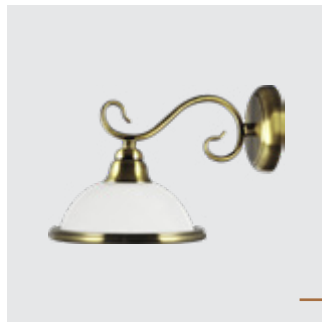

metal-abs
glass-white
1x E27/60W
EAN 8585032234439

75351
Viola
↑1050mm ↔410mm ↗410mm

metal-gold brass
glass-white
1xE27/40W
EAN 8585032224324

75354
Viola
↑130mm Ø500mm

metal-gold brass
glass-white
3xE27/40W
EAN 8585032224300

75350
Viola
↑960mm ↔310mm ↗310mm
metal-gold brass
glass-white
1xE27/40W
EAN 8585032224317

75356
Viola
↑375mm ↔210mm ↗230mm
metal-gold brass
glass-white
1xE14/40W
EAN 8585032224270

75355
Viola
↑200mm ↔210mm ↗300mm
metal-gold brass
glass-white
1xE27/40W
EAN 858503222463