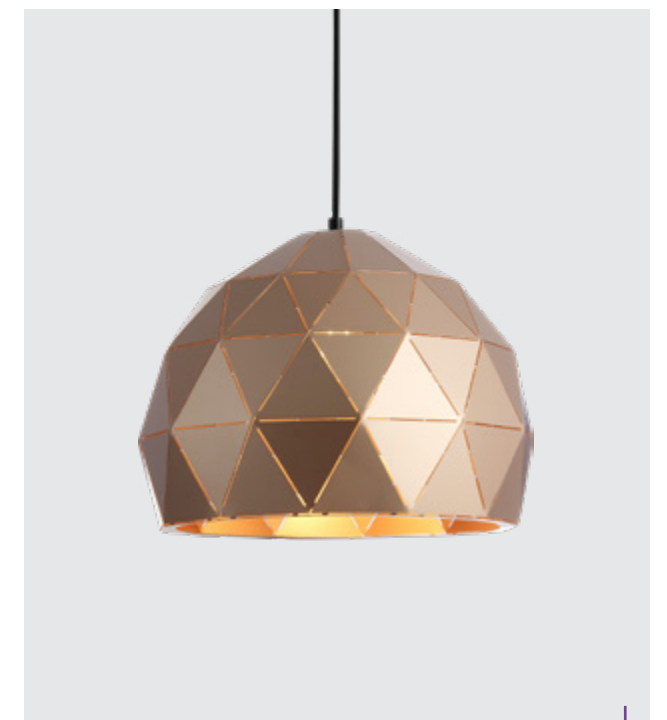

46313
Catania IV.
↑1180mm Ø350mm

metal-champagne
1xE27/40W
EAN 8585032234378

× modern