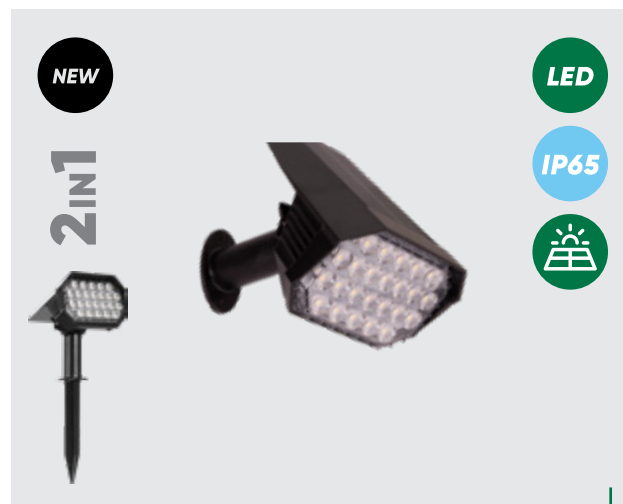

65285
Fold
↕68-120mm
↔100mm ↗125-140mm

ABS-black, acrylic-clear
LED 4,8W/50-100lm, 3000K
EAN 8585032238994

NEW
2IN1