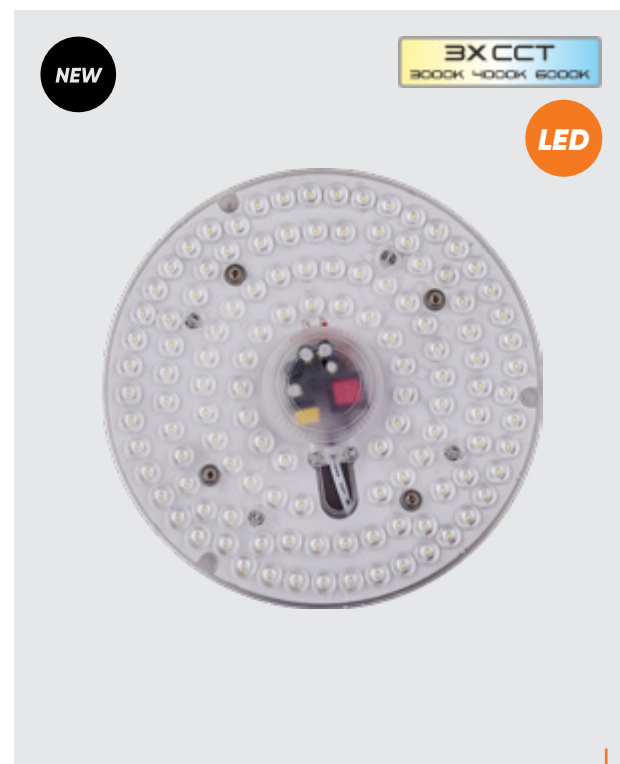

* LED panels

× 3 step CCT switch

70441
LED Module CCT
ϕ30mm Ø238mm
plastic-transparent
LED 30W/3600lm, 3000-6000K
EAN 8585032238925

70408
LED Module
↔238mm ϕ238mm ρ18mm
plastic-transparent
LED 30W/4350lm, 4000K
EAN 8585032226182