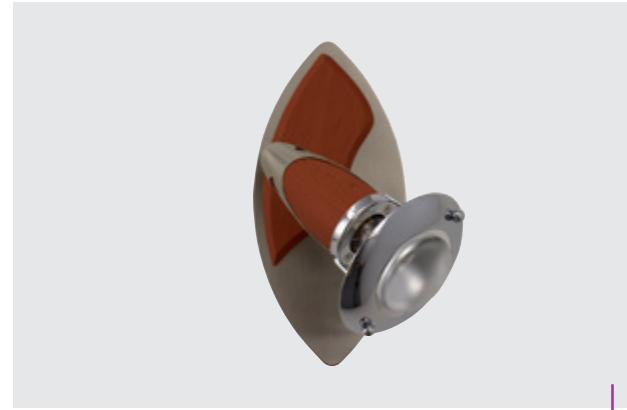

464
Zeus
↓200mm ↔100mm ↗150mm
metal-nickel satin, chrome wood-cherry
1xE14/R50/40W/ with switch
EAN 8585032200267
E14 R50 ⚡ ⚙