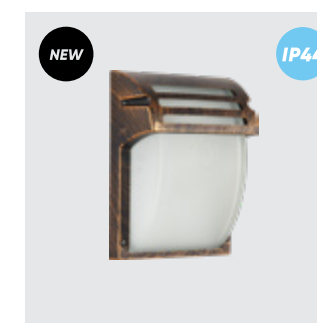

aluminium-matt rustic
glass-frosted
1xE27/60W
EAN 8585032238710