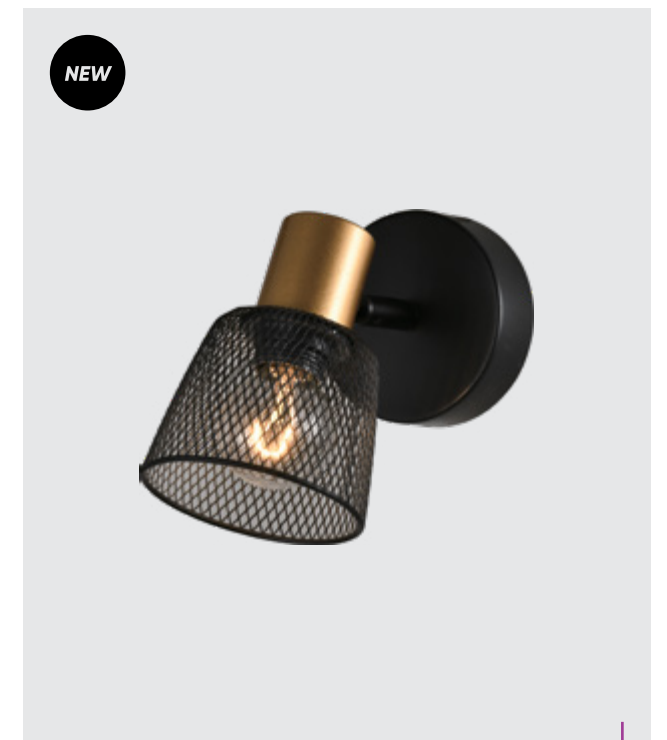

75472
Daytona
↑160mm ↔480mm ↗160mm
metal-black, gold
3xE14/40W
EAN 8585032239861
E14 ⚡ Ⓢ

75471
Daytona
↑160mm ↔300mm ↗160mm
metal-black, gold
2xE14/40W
EAN 8585032239854
E14 ⚡ Ⓢ

75470
Daytona
↑160mm ↔90mm ↗130mm
metal-black, gold
1xE14/40W
EAN 8585032239847
E14 ⚡ Ⓢ