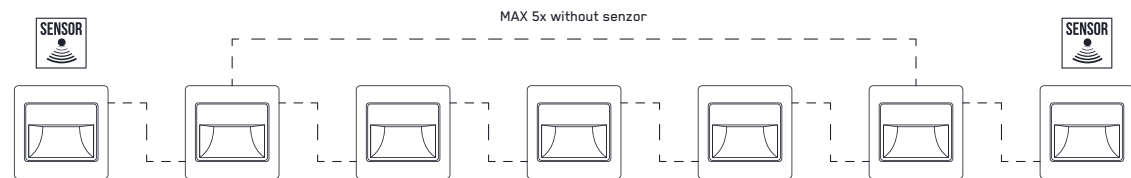

sensor neting step light

Mounting box is included!

70402
Step light net sensor
compatible with 70403
⌀86mm ↔86mm 752mm
plastic-matt silver
LED 1.5W/120lm, 4000K
EAN 8585032226083

70403
Step light net
compatible with 70402
⌀86mm ↔86mm 752mm
plastic-matt silver
LED 1.5W/120lm, 4000K
EAN 8585032226090

70404
Step light net sensor
compatible with 70405
⌀86mm ↔86mm 752mm
plastic-matt gold
LED 1.5W/120lm, 4000K
EAN 8585032226106

70405
Step light net
compatible with 70404
⌀86mm ↔86mm 752mm
plastic-matt gold
LED 1.5W/120lm, 4000K
EAN 8585032226113