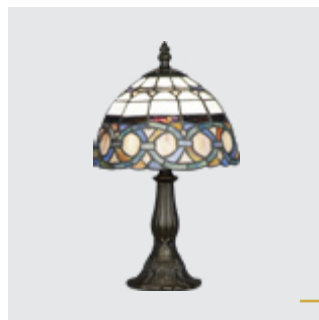

81
Tiffany table
⌀335mm ↔200mm ⤴200mm

metal-antique brown
glass-tiffany
1xE14/40W
EAN 8586007088866

ⓔ14 Ⓚ Ⓞ