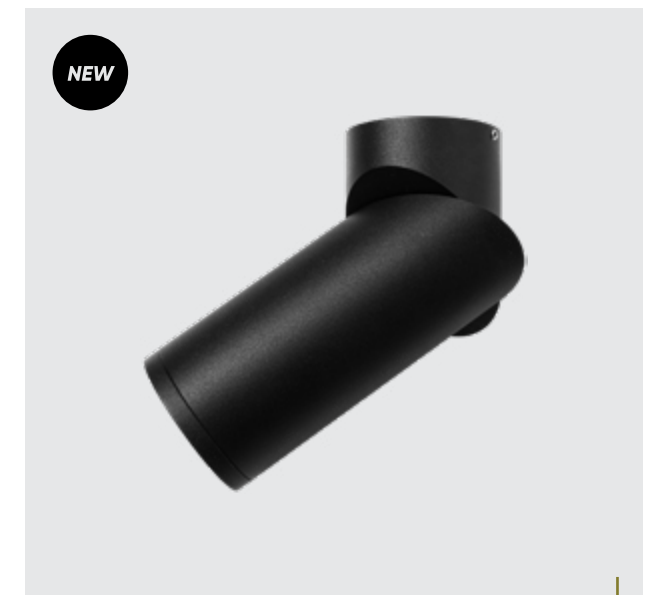

NEW

48625
Ward II.
⌀155mm ↔60mm ↗60mm

aluminium-sand matt black
1xGU10/35W
EAN 8585032239298
ⓐ ⓑ ⓓ