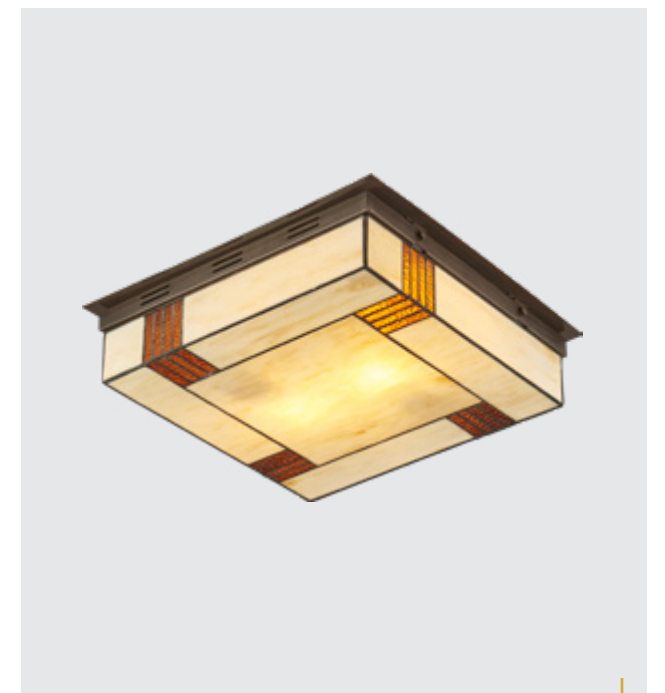

94
Tiffany ceiling
↓110mm ↔440mm ↗440mm

metal-antique brown
glass-tiffany
2xE14/40W
EAN 8585032207686