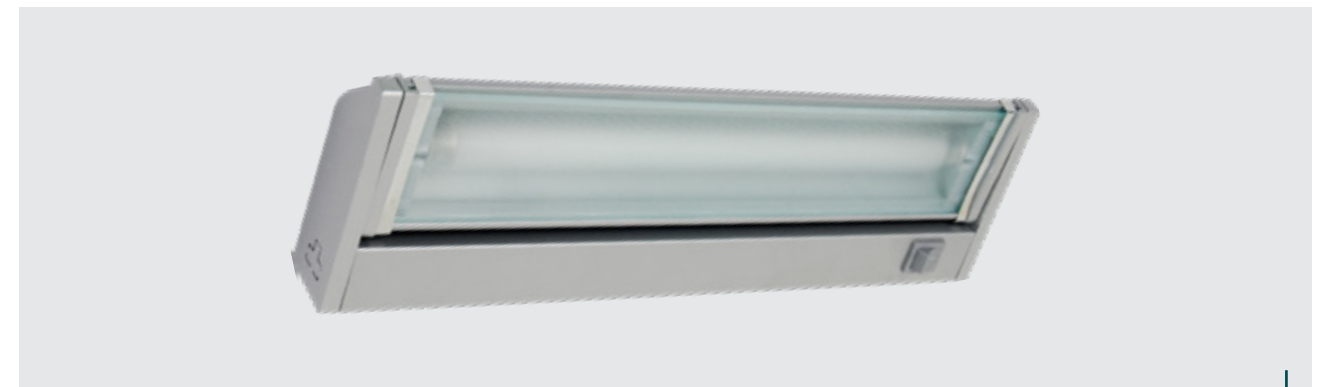

38000
Albali
∅28mm ↔349mm ∅84mm

aluminium-silver, glass-transparent deco
1xT5/8W/550lm, 4000K, with switch
EAN 8585032207853