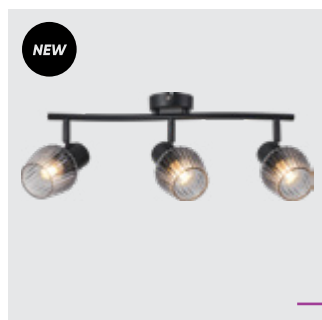

NEW
14102
Oasis
metal-matt black
glass-smoke
3xE27/60W
EAN 8585032239922
⚡ E27 ⚡ ⚡