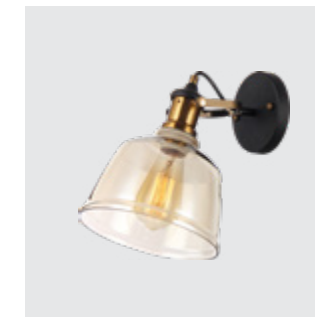

46304
Famosa III.
↓1325mm Ø220mm
metal-black/antique
brass, glass-cognac
1xE27/40W
EAN 8585032234286

46307
Famosa III.
↓250mm ↔190mm ↗250mm
metal-black/antique
brass, glass-cognac
1xE27/40W
EAN 8585032234316

E27 ⚡