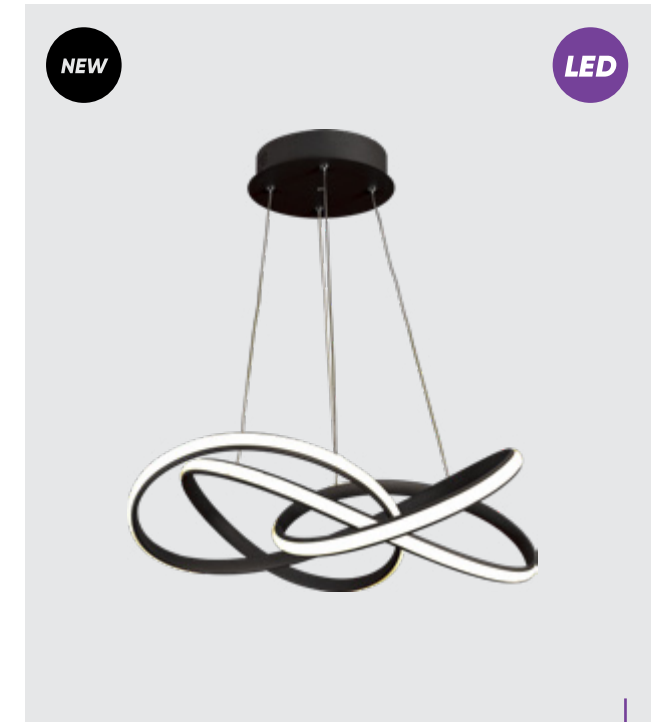

18207
Passo IV.

↑1500mm ↔580mm ↗580mm

aluminium-black,
silicone-white
LED 40W/4320lm, 4000K
EAN 8585032238505