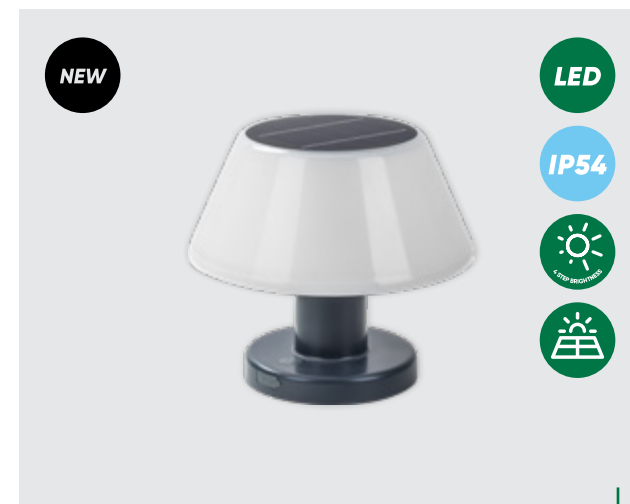

NEW
 2IN1

65290
Taker
 ↕135mm ↔155mm ↗155mm

ABS-grey, polycarbonate-white
 LED 4W/20-200lm, 4000K
 with USB-C 5V
 EAN 8585032240256

NEW

65287
Zax
 ↕490mm ↔105mm ↗30mm

ABS-black, polycarbonate-clear
 LED 4W/110-135lm, 3000K
 EAN 8585032240225