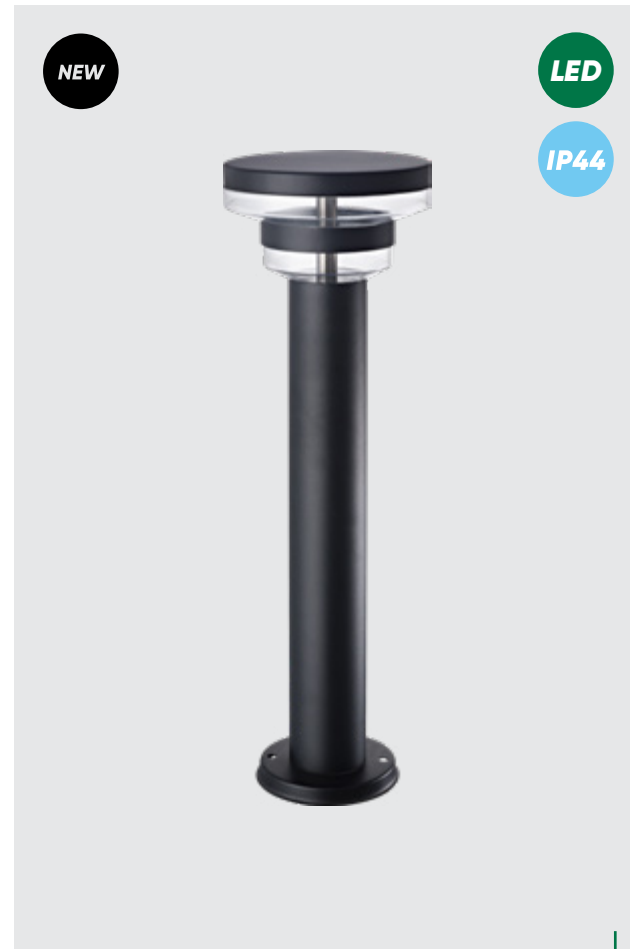

31309
Umera
stainless steel-black,
PC-clear
LED 9W/820lm, 4000K
EAN 8585032239502
LED IP54