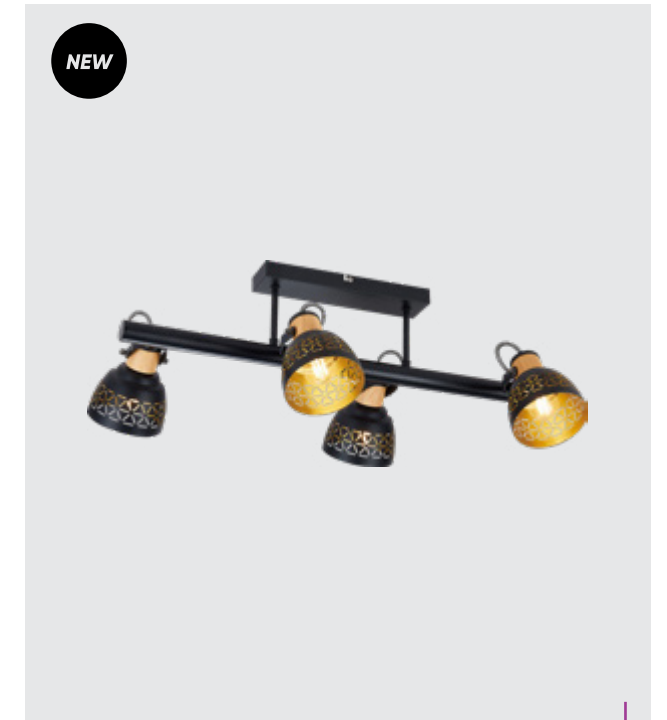

27524
Mescala
metal-matt black, gold wood-light
4x E14/40W
EAN 8585032240119