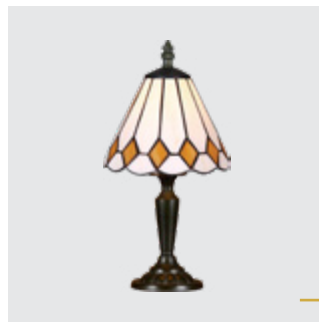

90
Tiffany table
⌀320mm ↔160mm ⤴160mm

metal-antique brown
glass-tiffany
1xE14/40W
EAN 8585032207648

ⓔ14 Ⓚ Ⓞ