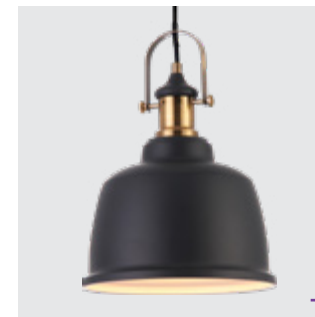

46308
Trier I.
↓1170mm Ø345mm

metal-matt black, white
1xE27/40W
EAN 8585032234323
E27 ⚡

46309
Trier II.
↓1220mm Ø345mm

metal-matt white
1xE27/40W
EAN 8585032234330
E27 ⚡

* modern

46302
Famosa I.
↓1170mm Ø225mm
metal-matt black, white,
antique brass
1xE27/40W
EAN 8585032234262