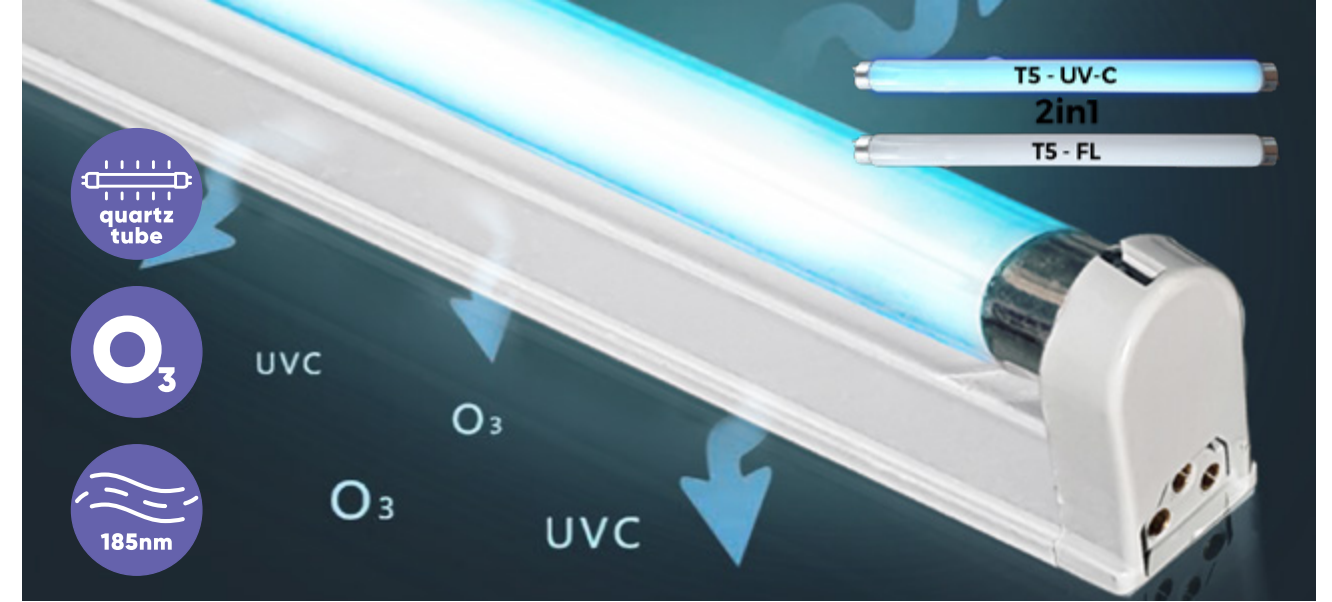

* UV-C germicide

UV 70422
Portable mini
disinfection lamp
 †159mm †56mm

plastic-black
 1xUV-C/2,5W
 EAN 8585032236655

- quartz tube
- O₃
- 253nm
-
-
- 15m

UV 70416
Ozone disinfection lamp
↓460mm ↔210mm

plastic-white
1xUV-C/38W
EAN 8585032236518