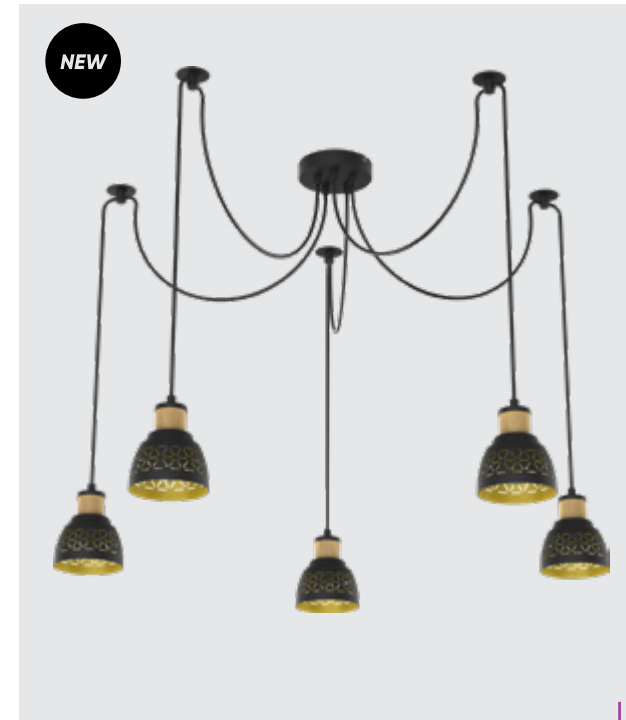

27525
Mescala
metal-matt black, gold wood-light
5x E14/40W
EAN 8585032240126