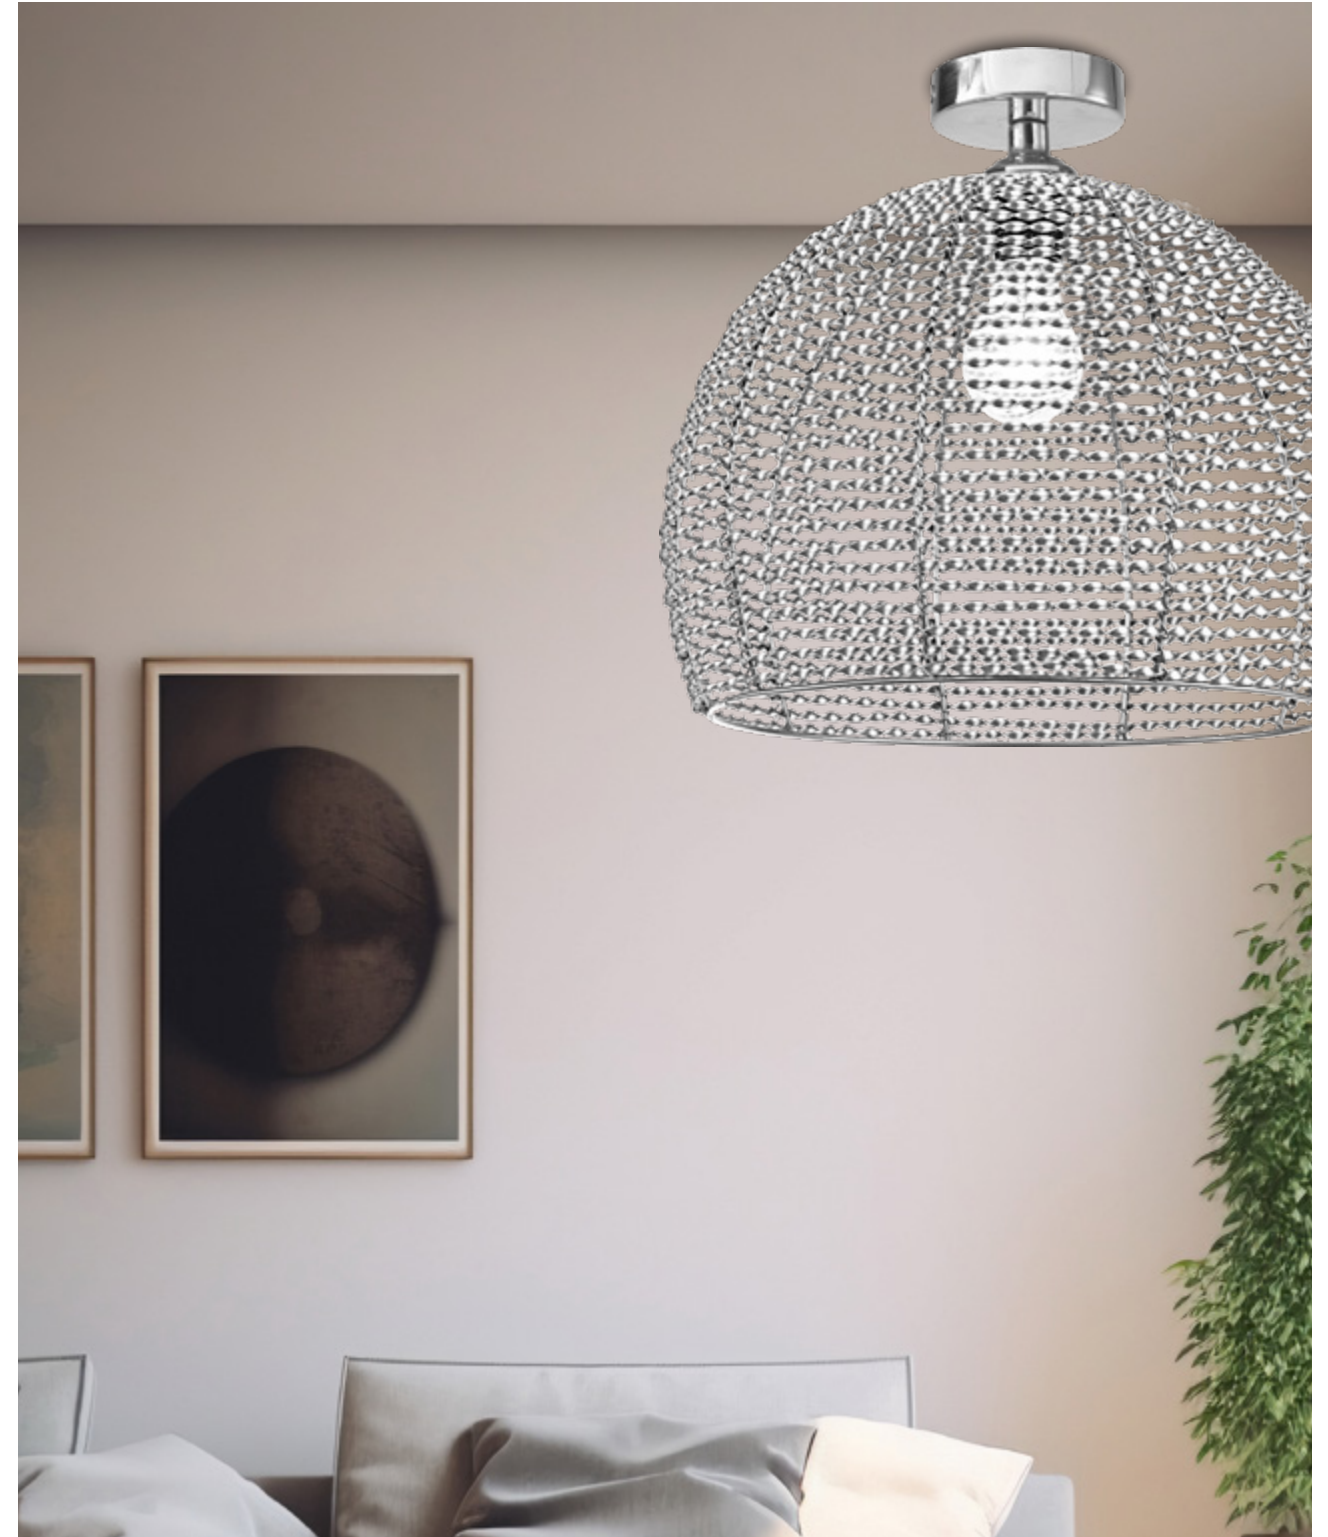

64419
Skeleton II.

↓325mm Ø350mm

metal-chrome,
aluminium-silver
1xE27/60W
EAN 8585032236280