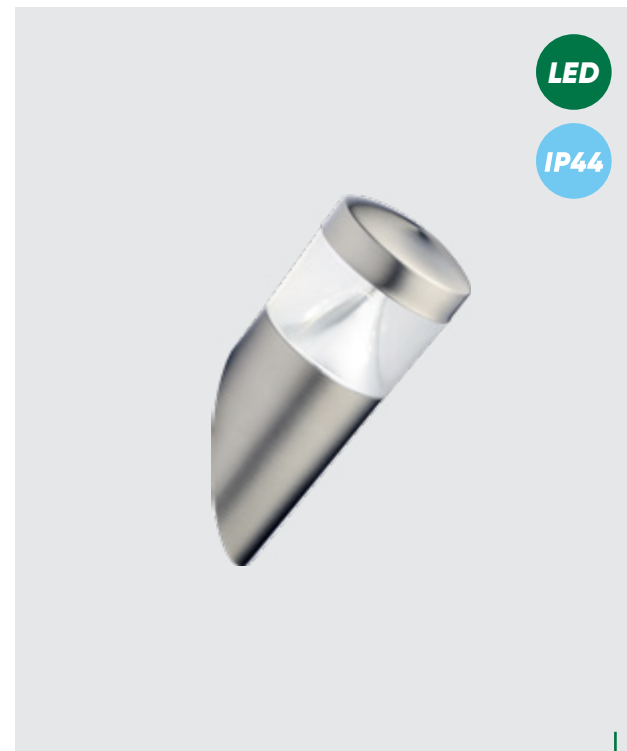

LED

IP65

39024
Acapulco
↓122mm ↔185mm ↗185mm

plastic-black/frosted
LED 8W/1000lm, 4000K
EAN 8585032225444

LED

IP44

65254
Zen
↓194mm ↔76mm ↗76mm

stainless steel-brushed,
plastic-clear
LED 6W/450lm, 4000K
EAN 8585032224362