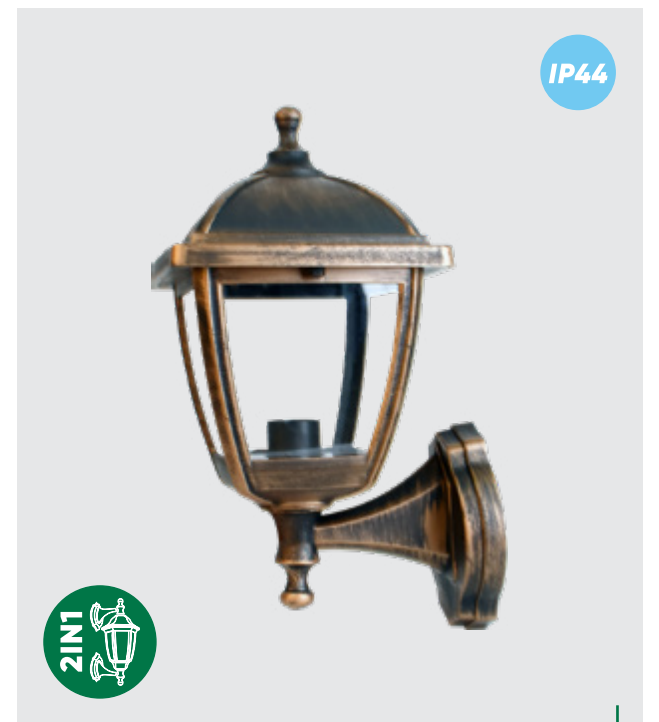

IP44

48322
Palermo

↓380mm ↔190mm ↗230mm

plastic-rustic/clear
1xE27/60W
EAN 8585032233296

* outdoor