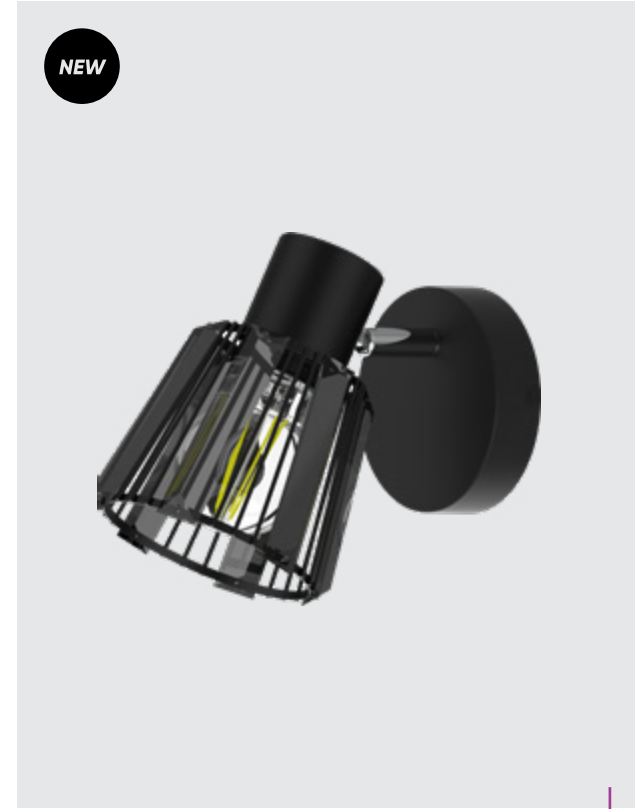

27516 Ponteio
metal-matt black
glass-smoke
1xE27/40W
EAN 8585032240034
⚡ E27 ⚡

* spot