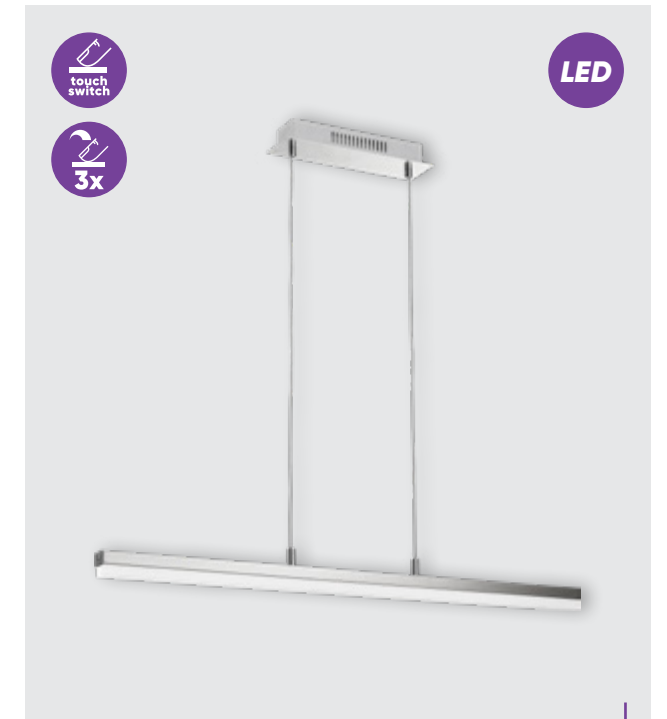

49019
Blum
↓1500mm ↔880mm ↗80mm

metal-nickel satin
acrylic-white
SMD LED 28W/1800lm, 3000K
EAN 8585032223778

LED