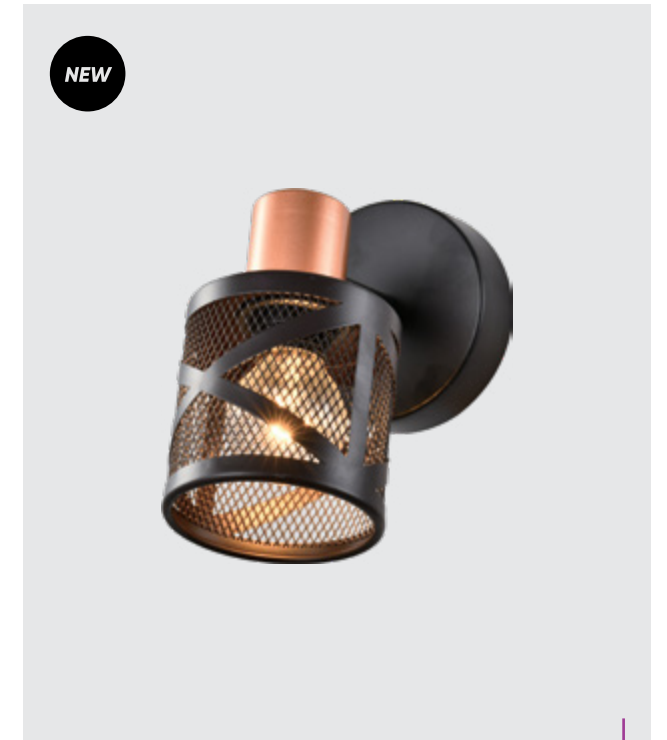

75469
Antares
↑160mm ↔480mm ↗160mm
metal-black, red copper
3xE14/40W
EAN 8585032239830
E14 ⚡ Ⓢ

75468
Antares
↑160mm ↔300mm ↗160mm
metal-black, red copper
2xE14/40W
EAN 8585032239823
E14 ⚡ Ⓢ

75467
Antares
↑160mm ↔90mm ↗130mm
metal-black, red copper
1xE14/40W
EAN 8585032239816
E14 ⚡ Ⓢ

antares_ daytona