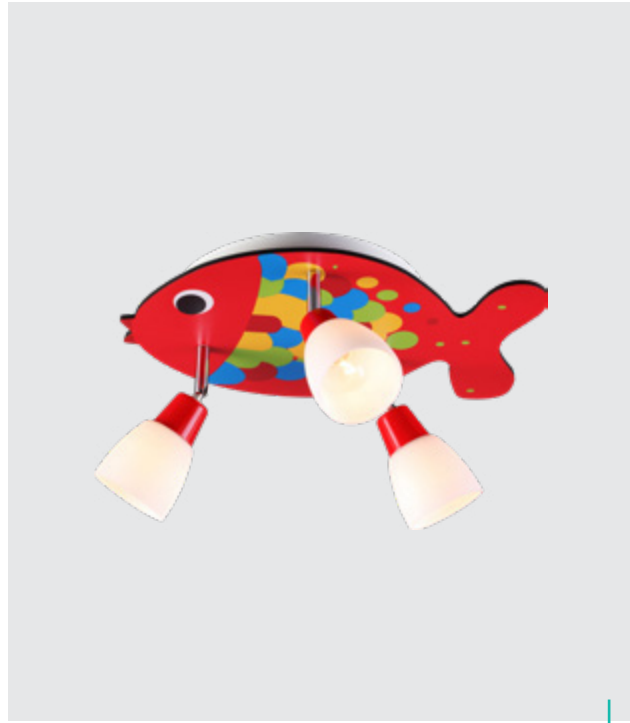

28037
Karp

⌀190mm ↔410mm ↗285mm

metal, plastic, glass-multicolor
3xE14/40W
EAN 8585032233760