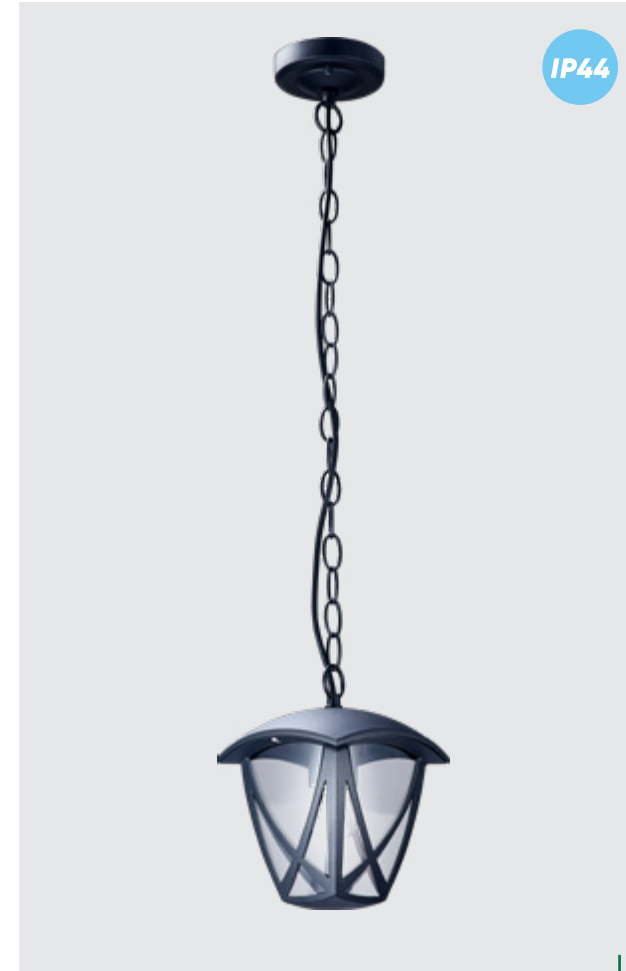

39030
Split
aluminium-matt black,
PC-clear
1xE27/40W
EAN 8585032233340
E27