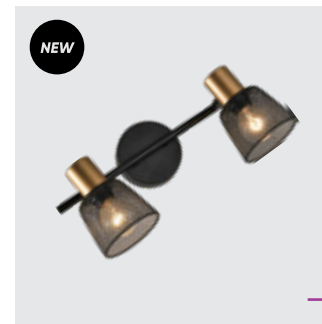

75471
Daytona
↑160mm ↔300mm ↗160mm
metal-black, gold
2xE14/40W
EAN 8585032239854
E14 ⚡ Ⓢ