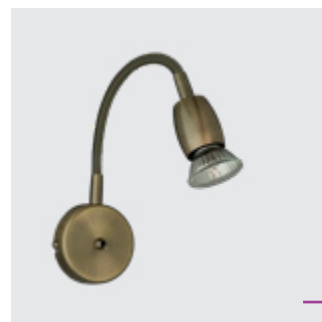

858
Raft
↓250mm ↔80mm

metal-antique brass satin
1xGU10/33W/ with switch
EAN 8586007086275

838
Raft
↓250mm ↔80mm

metal-nickel satin, chrome
1xGU10/33W/ with switch
EAN 8586007084530

33006
Maranello
↓112mm ↔230mm