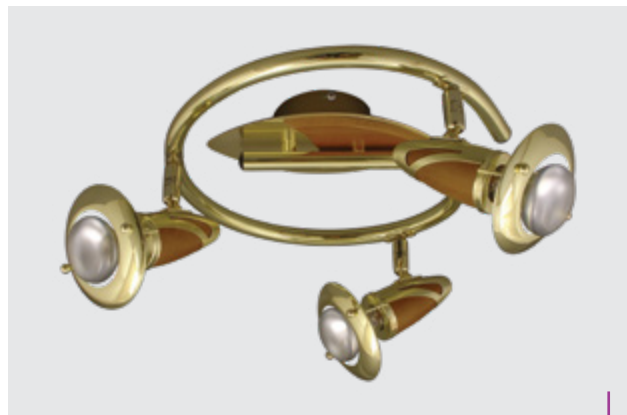

325
Zeus
↓130mm ↔260mm ↗260mm
metal-antique brass satin
wood-light
3xE14/R50/40W
EAN 8590828655053

323
Zeus
↓130mm ↔400mm
metal-antique brass
satin, wood-light
2xE14/R50/40W
EAN 8590828655022

324
Zeus
↓137mm ↔300mm
metal-antique brass
satin, wood-light
3xE14/R50/40W
EAN 8590828655121

zeus

326
Zeus
↓130mm ↔830mm ↓140mm
metal-antique brass satin
wood-light
4xE14/R50/40W
EAN 8590828655039

332
Zeus
metal-brass satin
wood-dark
1xE14/R50/40W/ with switch
EAN 8590828656142

336
Zeus
metal-brass satin
wood-dark
3xE14/R50/40W
EAN 8590828656081