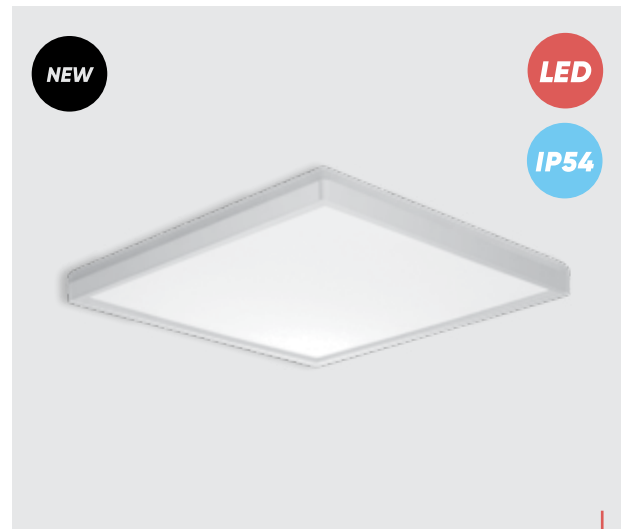

cordia I.-II.

* ceiling LED

27308
Cordia I.
∅30mm Ø420mm

PP-white
LED 24W, 3200lm,
3000-6000K
EAN 8585032239717

27309
Cordia SQ I.
∅30mm ↔420mm ↗420mm

PP-white
LED 24W, 3200lm,
3000-6000K
EAN 8585032239724