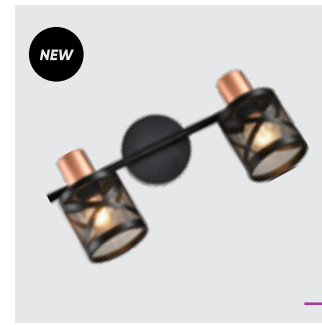

75468
Antares
↑160mm ↔300mm ↗160mm
metal-black, red copper
2xE14/40W
EAN 8585032239823
E14 ⚡ Ⓢ