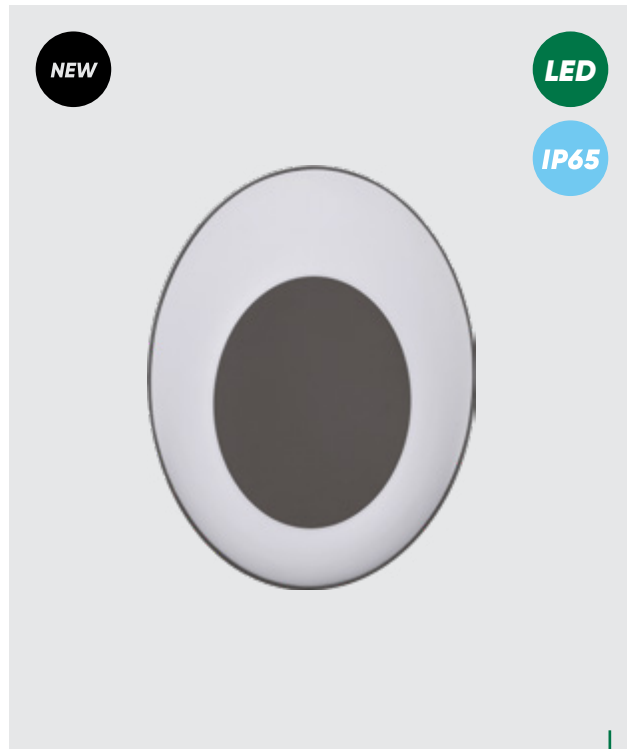

31654
Nibo
↓220mm ↔170mm ↗70mm

plastic-dark grey/white
LED 20W/1600lm, 4000K
EAN 8585032238529

NEW

LED

IP65