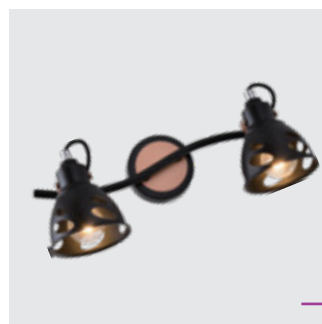

75455
Notos
↑200mm ↔350mm ↗150mm
steel-matt black,
red copper
2xE14/40W
EAN 8585032233968
E14 ⚡ Ⓢ