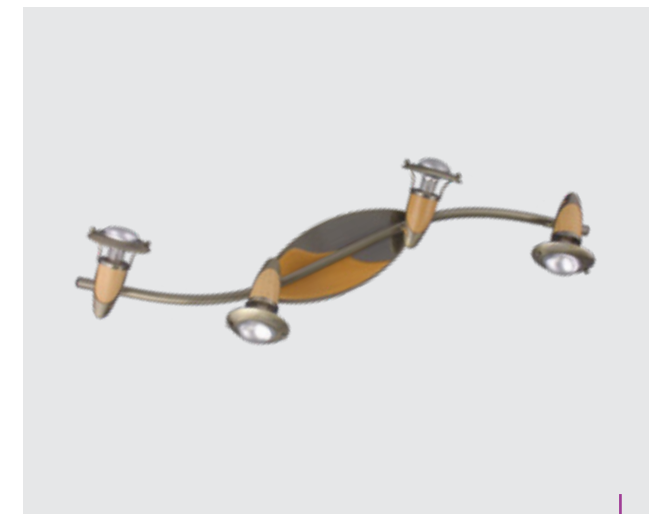

zeus

326
Zeus
↓130mm ↔830mm ↓140mm
metal-antique brass satin
wood-light
4xE14/R50/40W
EAN 8590828655039