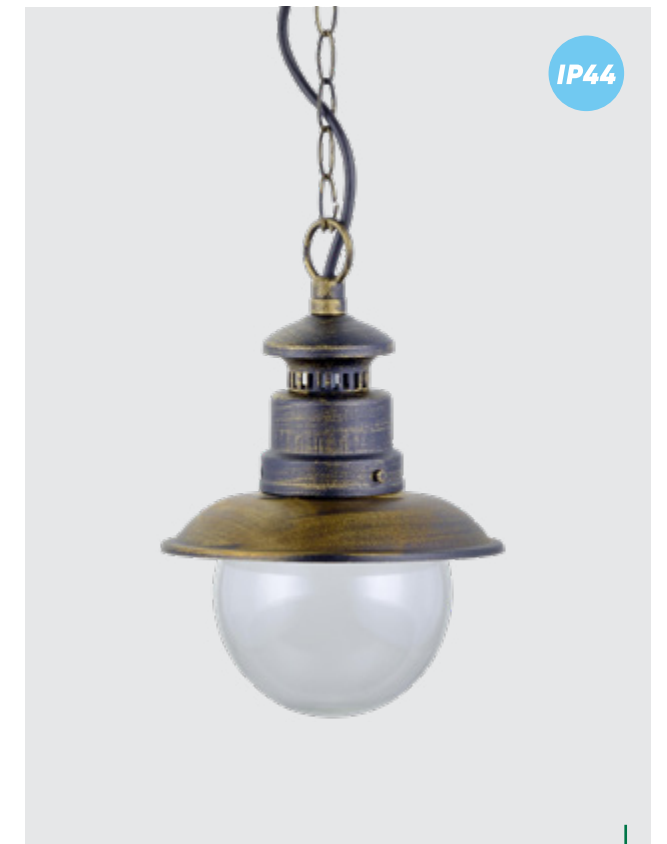

metal-rustic, glass-matt
1xE27/60W
EAN 8585032208188

IP44

48401
Limassol
↓900mm ↔215mm ↗215mm

metal-antique black/gold,
plastic-clear
1xE27/40W
EAN 8585032218903

IP44

48400
Limassol
↓270mm ↔250mm ↗215mm

metal-antique black/gold,
plastic-clear
1xE27/40W
EAN 8585032218897