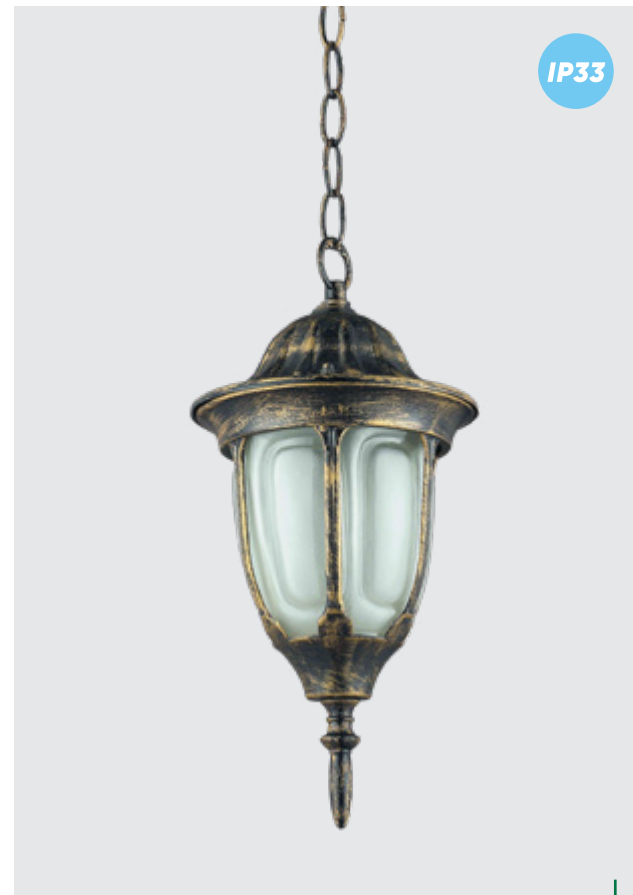

IP33

39014
Porto
↓1150mm ↔163mm ↗163mm

metal-rustic, glass matt
1xE27/60W
EAN 8585032208249

IP33

IP33

IP33