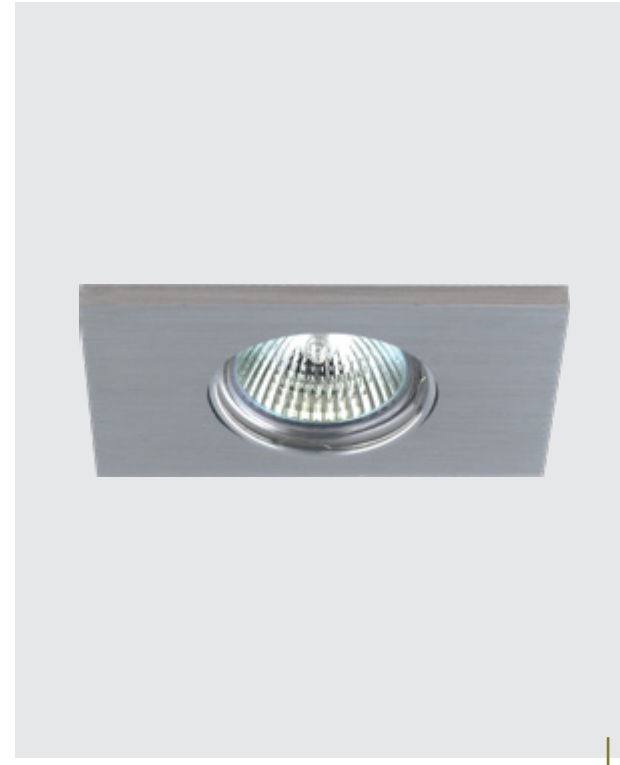

71049
Downlight
↓6mm ↔100mm ↗80mm

aluminium-brushed aluminium
1xGU10/50W
EAN 8585032216794