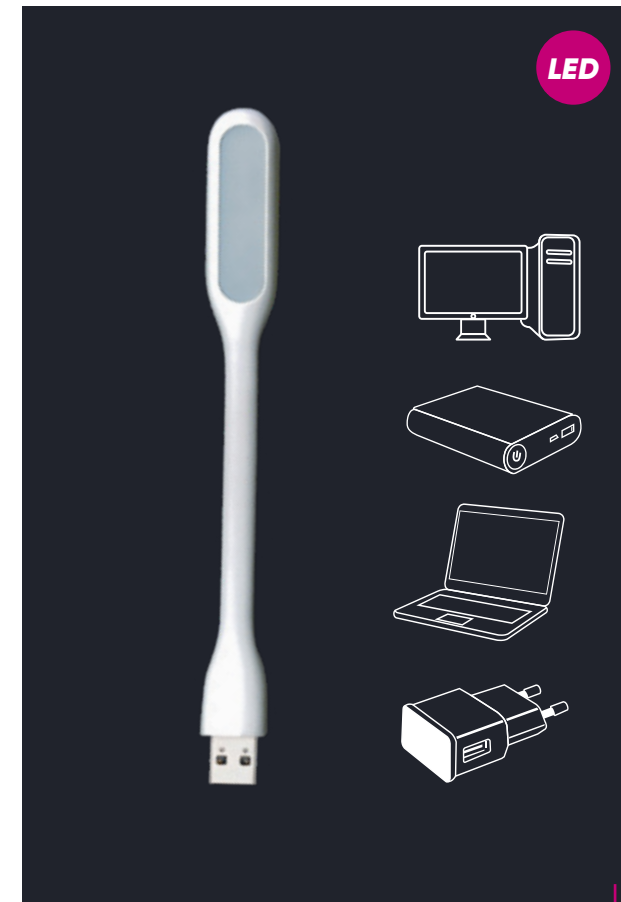

* table

accessories

1621
USB Light
↑169mm ↔19mm ↗9mm

plastic-white
LED 1,2W/5V
EAN 8585032222702

1622
USB Light
↑169mm ↔19mm ↗9mm

plastic-black
LED 1,2W/5V
EAN 8585032222719

1623
USB Light
↑169mm ↔19mm ↗9mm