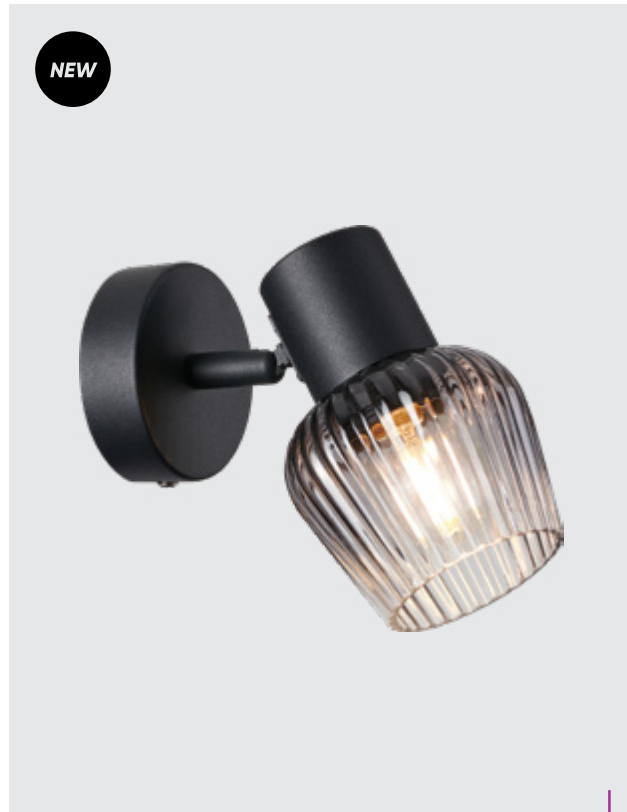

spot

× metal vintage style

75475
Andora
∅240mm ↔340mm ∅340mm

metal-white, black
3xE14/40W
EAN 8585032239892

75474
Andora
∅140mm ↔340mm ∅230mm
metal-white, black
2xE14/40W
EAN 8585032239885

75473
Andora
∅140mm ↔120mm ∅200mm
metal-white, black
1xE14/40W
EAN 8585032239878