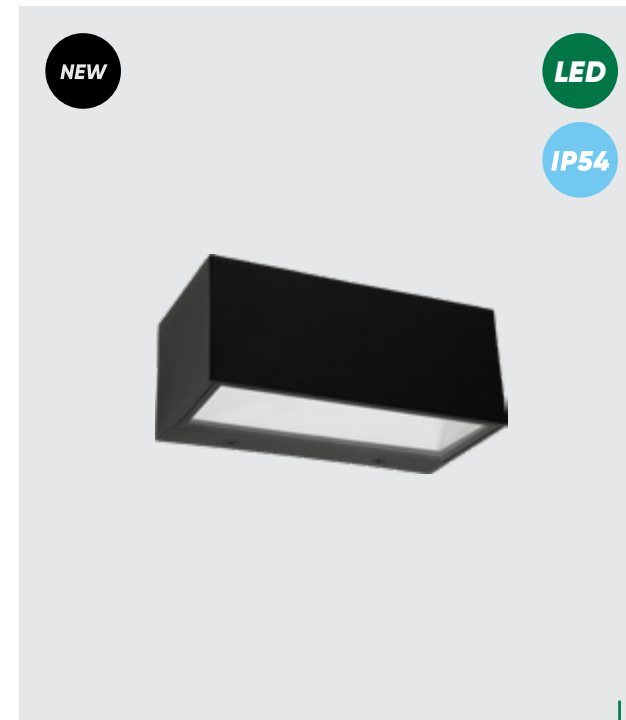

31313
Tanuk
aluminium-black,
PC-white
LED 9W/820lm, 4000K
EAN 8585032239540
LED IP54