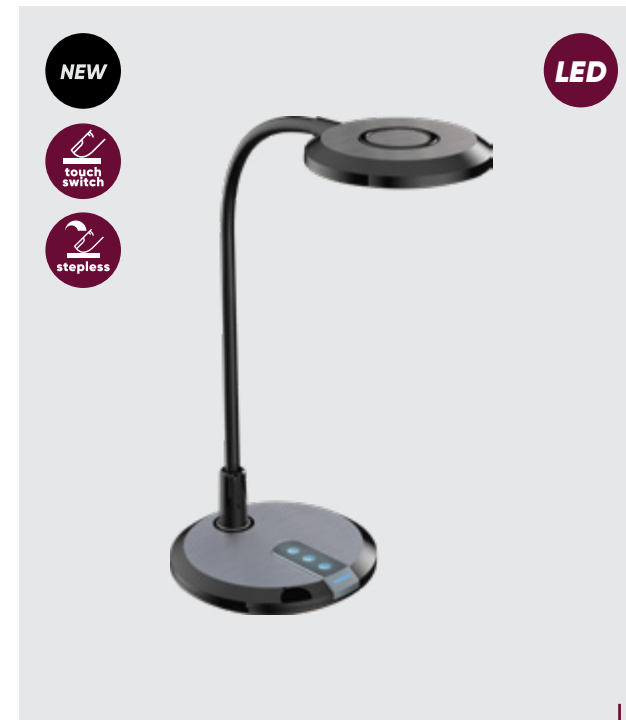

- NEW
- touch switch
- stepless

LED

31219
Pixie

↓380mm ↔290mm ↗185mm

ABS-dark grey brushed, black
LED 7W/380-720lm,
3000-6500K
EAN 8585032239069

LED □ E A B