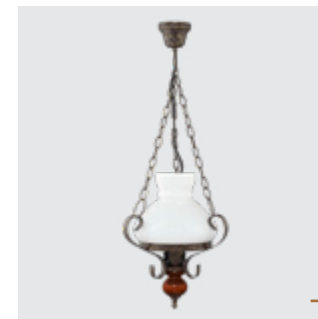

28081
Nostalgia

∅1150mm ↔385mm ↗385mm

metal-antique gold
copper, wood-cherry
glass-clear
1xE27/60W
EAN 8585032210501

25079
Nostalgia

∅320mm ↔200mm ↗260mm

metal-antique gold
copper, wood-cherry
glass-clear
1xE14/40W
EAN 8585032210488