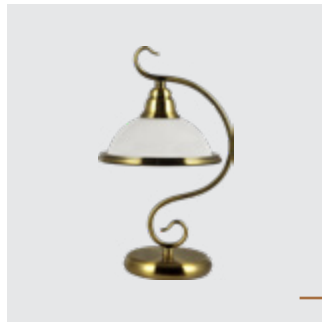

metal-abs
glass-white
1x E27/60W
EAN 8585032234439

75351
Viola
↑1050mm ↔410mm ↗410mm

metal-gold brass
glass-white
1xE27/40W
EAN 8585032224324

75354
Viola
↑130mm Ø500mm

metal-gold brass
glass-white
3xE27/40W
EAN 8585032224300

75350
Viola
↑960mm ↔310mm ↗310mm
metal-gold brass
glass-white
1xE27/40W
EAN 8585032224317

75356
Viola
↑375mm ↔210mm ↗230mm
metal-gold brass
glass-white
1xE14/40W
EAN 8585032224270

75355
Viola
↑200mm ↔210mm ↗300mm
metal-gold brass
glass-white
1xE27/40W
EAN 858503222463