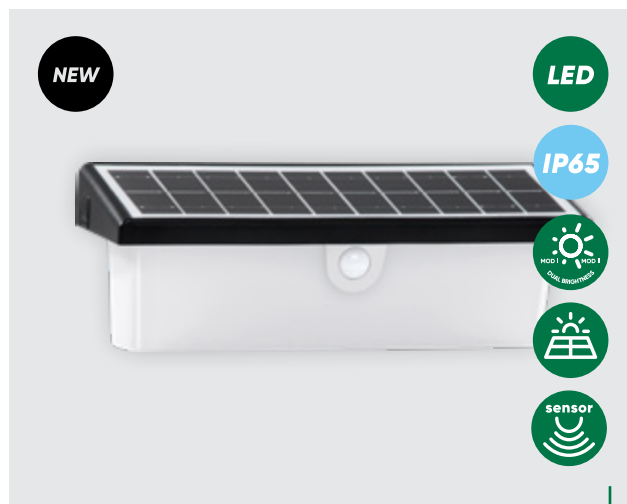

NEW

65284
Keyo
 ↕413mm ↔90mm ↗162mm

ABS-black, acrylic-clear
 LED 6W/200lm, 3000K
 EAN 8585032238987

NEW

* outdoor LED

solar lighting

65283
Octo
↑164mm ↔103mm ↗127mm

ABS-black,
polycarbonate-white
LED 4W/100lm, 3000K
EAN 8585032238970