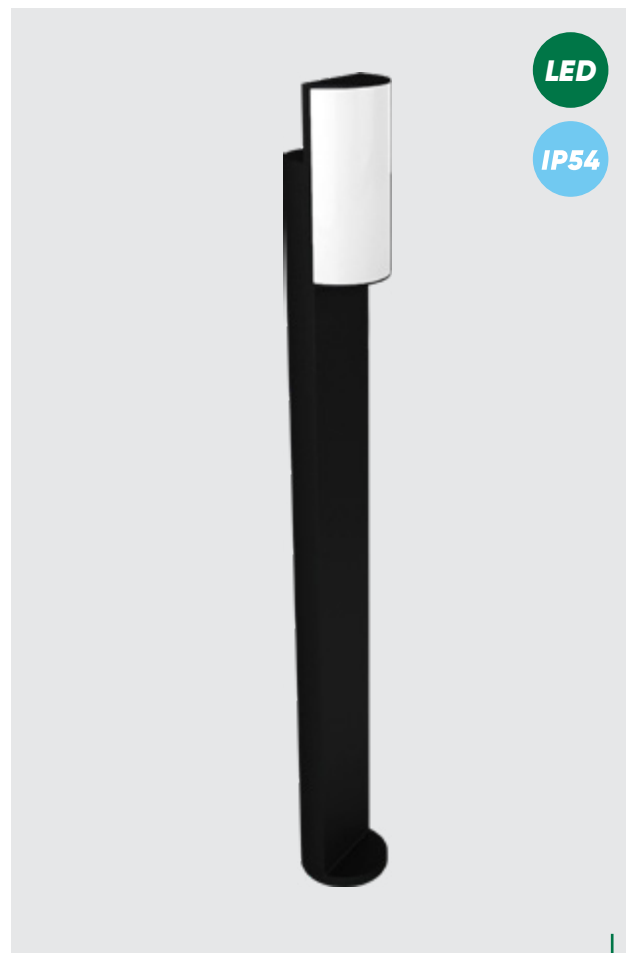

31403
Melbourne
aluminium-matt black,
plastic-opal
LED 8W/560lm, 4000K
EAN 8585032233722
LED IP54