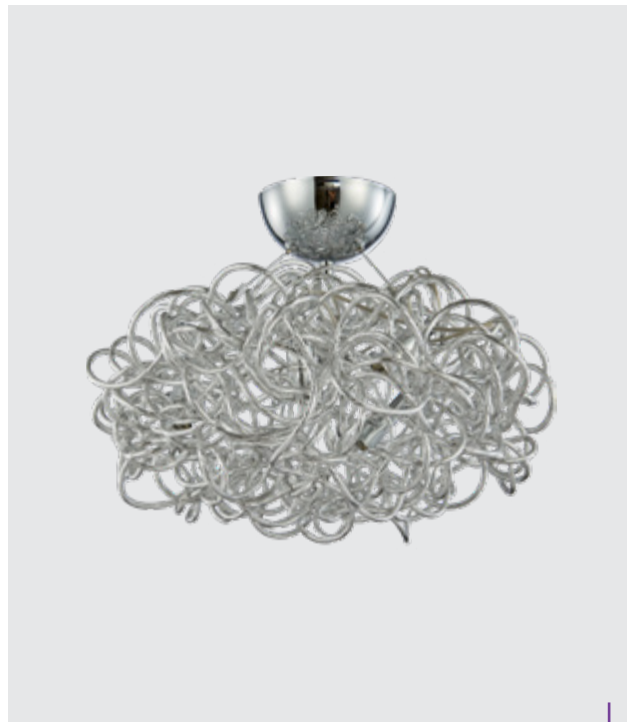

64381
Wired
↓400mm ↔400mm ↗400mm

aluminium-chrome
aluminium
4xG9/33W
EAN 8585032225109