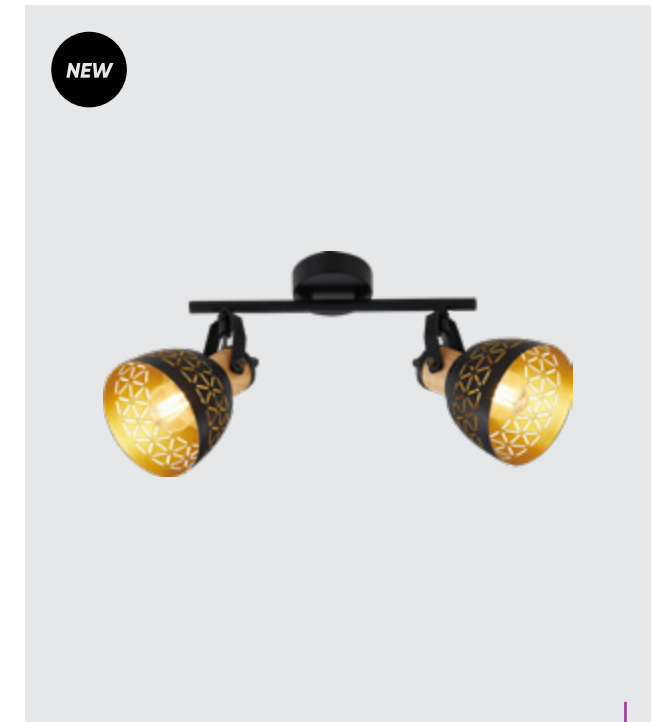

27523
Mescala
metal-matt black, gold wood-light
2x E14/40W
EAN 8585032240102