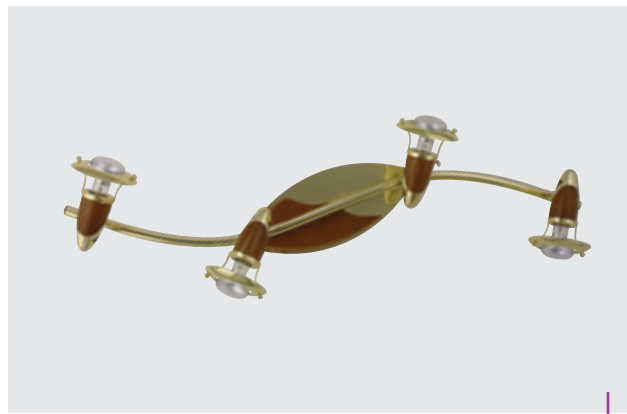

341
Zeus
metal-brass satin
wood-dark
4xE14/R50/40W
EAN 8590828656029