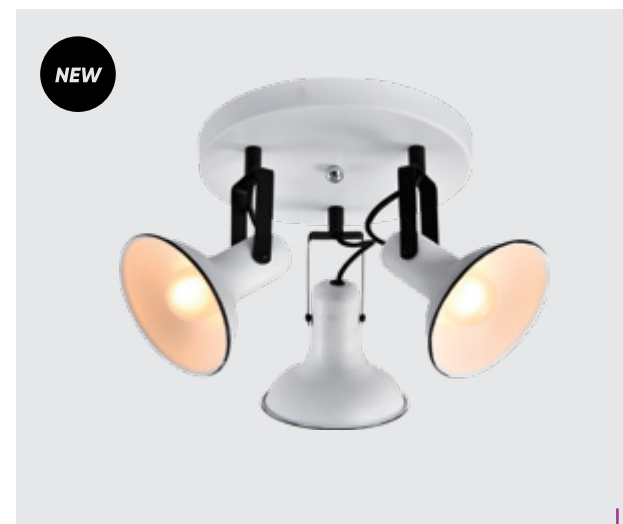

spot

× metal vintage style