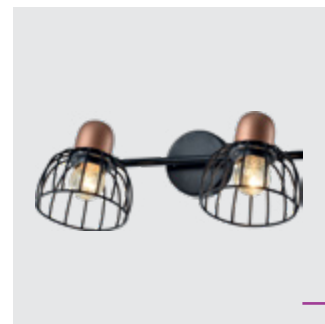

↑200mm ↔340mm ↗140mm

steel-black, red copper
2xE27/60W
EAN 8585032235498