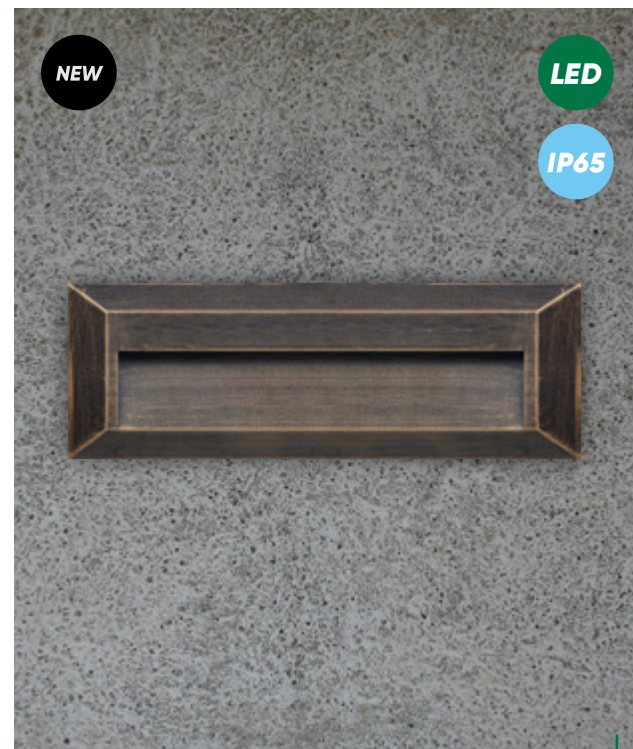

plastic-rustic
LED 1.6W/180lm, 4000K
EAN 8585032237850

LED IP65 E A G

48339
Radix III.
↑70mm ↔160mm ↗33mm

plastic-rustic
LED 2.9W/360lm, 4000K
EAN 8585032237867

LED IP65 E A G

48336
Radix III.
↑80mm ↔230mm ↗27mm