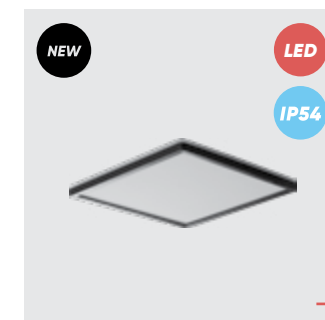

27311
Cordia SQ II.
∅30mm ↔225mm ↗225mm

PP-white, black
LED 12W, 1500lm,
3000-6000K
EAN 8585032239663