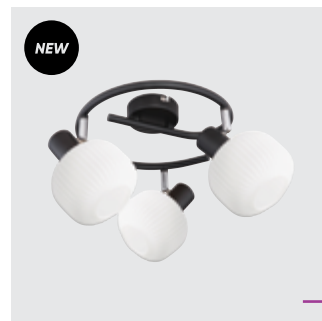

27521
Arya
metal-matt black, glass-white
3x E14/40W
EAN 8585032240089