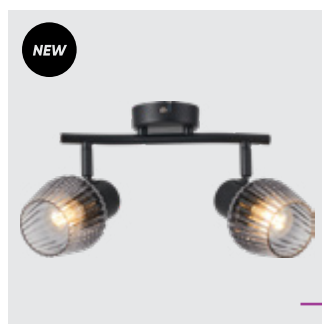

NEW
14101
Oasis
metal-matt black
glass-smoke
2xE27/60W
EAN 8585032239915
⚡ E27 ⚡ ⚡