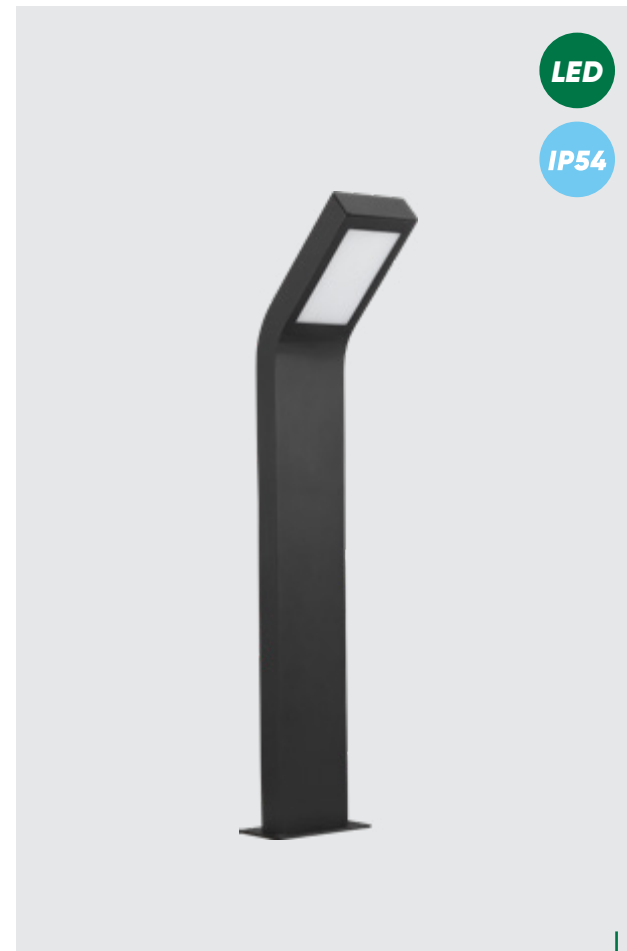

LED
IP54

65301
Soy
↓580mm ↔165mm ↗80mm

aluminium-graphite black,
plastic-white
LED 9W/760lm, 4000K
EAN 8585032226328