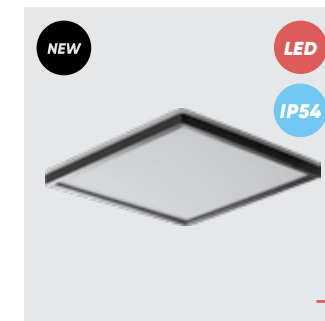

PP-white
LED 18W, 2300lm,
3000-6000K
EAN 8585032239670

27307
Cordia SQ I.
∅30mm ↔300mm ↗300mm

PP-white
LED 18W, 2300lm,
3000-6000K
EAN 8585032239687

27312
Cordia II.
∅30mm Ø295mm

PP-white, black
LED 18W, 2300lm,
3000-6000K
EAN 8585032239694