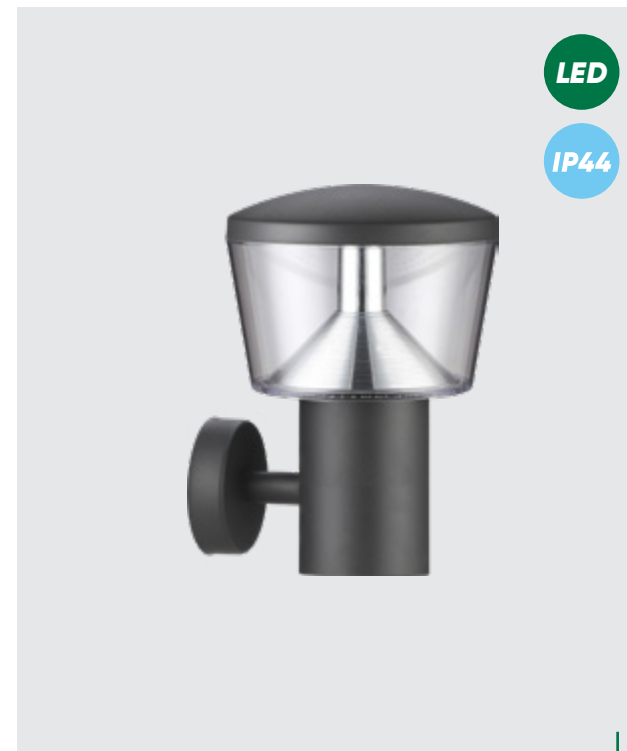

LED

IP44

31653
Mory
↓75mm ↔265mm ↗105mm

plastic-dark grey/white
LED 24W/2700lm, 4000K
EAN 8585032236587

LED

IP65

66004
Dublin
↓215mm ↔160mm ↗190mm

stainless steel-dark grey,
plastic-clear
LED 11W/900lm, 4000K
EAN 8585032223488