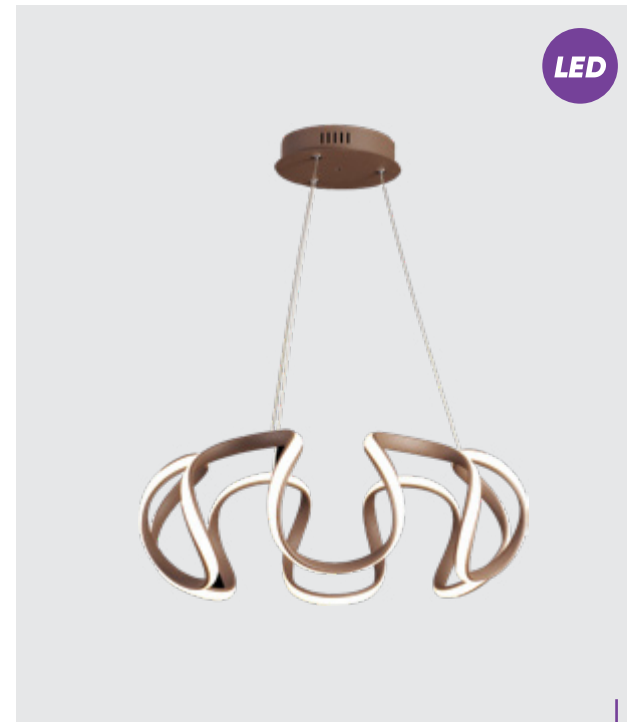

18201
Passo I.

↑1500mm ↔560mm ↗560mm

aluminium-brown,
silicone-white
LED 40W/4140lm, 3000K
EAN 8585032234798

× modern

vasco

LED

45131
Vasco
 Ø95mm Ø525mm
 metal, plastic-white,
 fabric-grey
LED 32W/2400lm, 4000K
 EAN 8585032235030