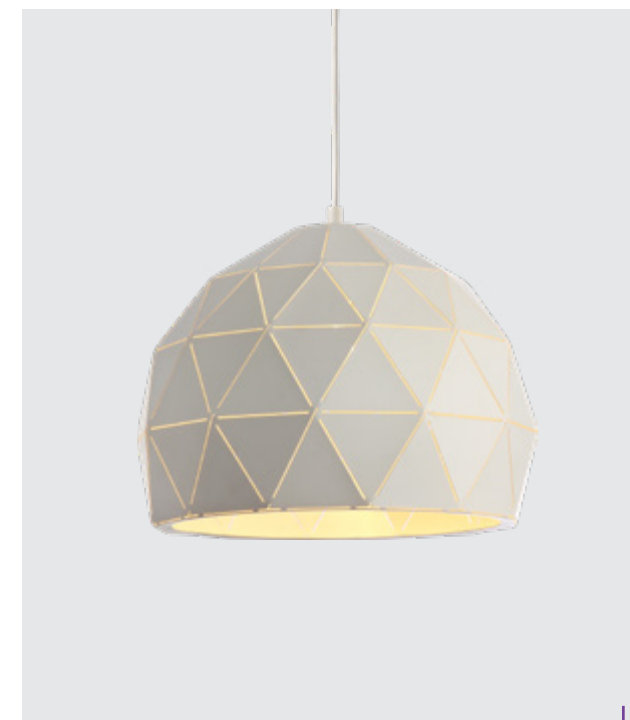

46310
Catania I.
↑1140mm Ø390mm

metal-matt black, gold,
antique brass
1xE27/40W
EAN 8585032234347

46311
Catania II.
↑1180mm Ø350mm

metal-matt white,
antique brass
1xE27/40W
EAN 8585032234354

46312
Catania III.
↑1180mm Ø350mm