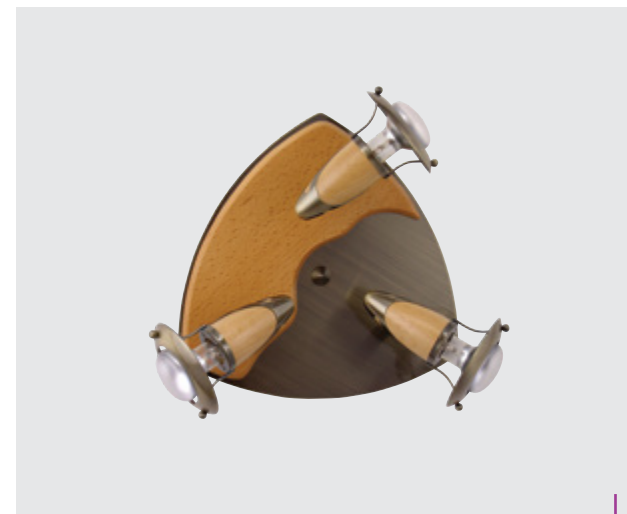

325
Zeus
↓130mm ↔260mm ↗260mm
metal-antique brass satin
wood-light
3xE14/R50/40W
EAN 8590828655053