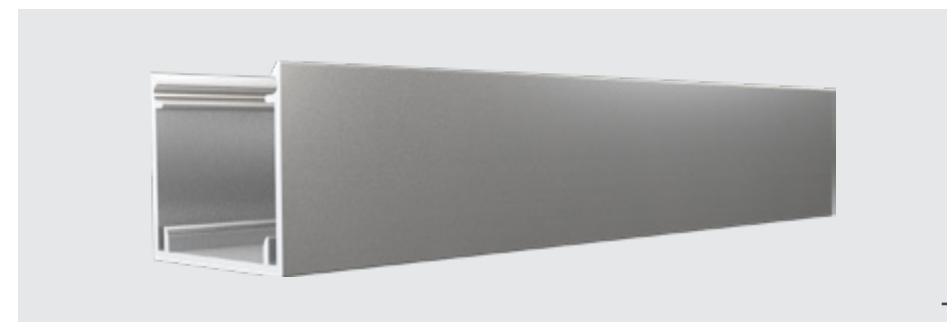

48101
Aluminium profile
∅30mm ↔1500/3000mm ∇29mm
aluminium-silver

* alu profile