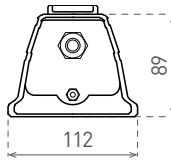

DUST PROFI LED NG

NEUTRAL WHITE

DUST PROFI LED NG 120 40W NW

DUST PROFI LED NG 120 60W NW

LED 40W ► $\geq \text{D}2 \times 36\text{W T8}$
LED 60W ► $\geq \text{D}2 \times 58\text{W T8}$

- SVÍTIDLO LED SMD

							T_c CCT	R_a CRI		DKC
DUST PROFI LED NG 120 40W NW	GXWP345	8592660114361	40	6000	neutrální bílá	4000K	>80	4,0	3 078 Kč	
DUST PROFI LED NG 120 60W NW	GXWP360	8592660114354	60	9000	neutrální bílá	4000K	>80	4,0	3 518 Kč	