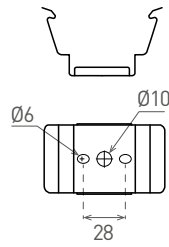

DUST PROFI LED NG

NEUTRAL WHITE

DUST PROFI LED NG 120 40W NW

DUST PROFI LED NG 120 60W NW

LED 40W ► $\geq \text{D}2 \times 36\text{W T8}$
LED 60W ► $\geq \text{D}2 \times 58\text{W T8}$

- SVÍTIDLO LED SMD

							T_c CCT	R_a CRI		DKC
DUST PROFI LED NG 120 40W NW	GXWP345	8592660114361	40	6000	neutrální bílá	4000K	>80	4,0	3 078 Kč	
DUST PROFI LED NG 120 60W NW	GXWP360	8592660114354	60	9000	neutrální bílá	4000K	>80	4,0	3 518 Kč	