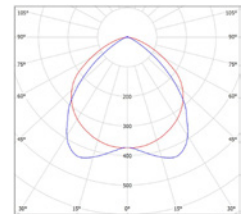

DUST PROFI LED NG

NEUTRAL WHITE

DUST PROFI LED NG 120 40W NW

DUST PROFI LED NG 120 60W NW

LED 40W ► $\geq \text{D}2 \times 36\text{W T8}$
LED 60W ► $\geq \text{D}2 \times 58\text{W T8}$

- SVÍTIDLO LED SMD

							T_c CCT	R_a CRI		DKC
DUST PROFI LED NG 120 40W NW	GXWP345	8592660114361	40	6000	neutrální bílá	4000K	>80	4,0	3 078 Kč	
DUST PROFI LED NG 120 60W NW	GXWP360	8592660114354	60	9000	neutrální bílá	4000K	>80	4,0	3 518 Kč	