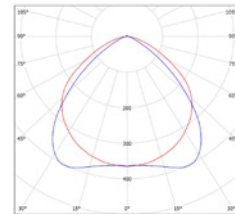

DUST PROFI LED NG

NEUTRAL WHITE

DUST PROFI LED NG 120 40W NW

DUST PROFI LED NG 120 60W NW

LED 40W ► $\geq \text{D}2 \times 36\text{W T8}$
LED 60W ► $\geq \text{D}2 \times 58\text{W T8}$

- SVÍTIDLO LED SMD

							T_c CCT	R_a CRI		DKC
DUST PROFI LED NG 120 40W NW	GXWP345	8592660114361	40	6000	neutrální bílá	4000K	>80	4,0	3 078 Kč	
DUST PROFI LED NG 120 60W NW	GXWP360	8592660114354	60	9000	neutrální bílá	4000K	>80	4,0	3 518 Kč	