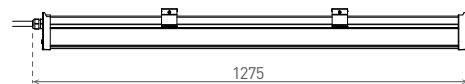

LED 40W ► $\geq \text{D}2 \times 36\text{W T8}$
LED 60W ► $\geq \text{D}2 \times 58\text{W T8}$

- svítidlo z řady DUST PROFI LED NG doplněné o nouzový modul
- vybaveno testovacím tlačítkem
- LED kontrolka signalizuje: - napájení (zelená)