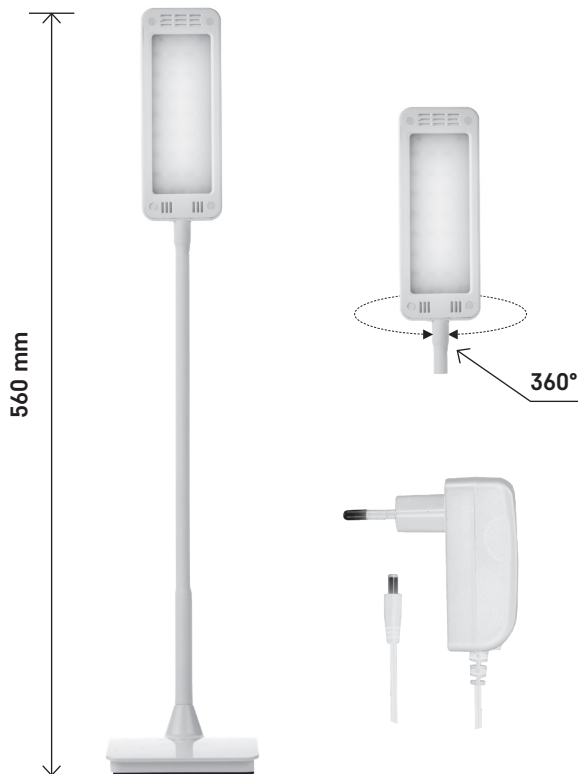

Z7599W

GB	LED Desk Lamp EDDY
CZ	LED stolní lampa EDDY
SK	LED stolná lampa EDDY
PL	Lampa biurkowa LED EDDY
HU	LED EDDY asztali lámpa
SI	LED namizna svetilka EDDY
RS HR BA ME	LED stolna lampa EDDY
DE	LED Tischlampe EDDY
UA	Світлодіодний настільний світильний EDDY
RO MD	LED lampă de masă EDDY
LT	LED stalinė lampa EDDY
LV	LED galda lampa EDDY
EE	LED laualamp EDDY
BG	LED настолна лампа EDDY

www.emos.eu

GB | LED Desk Lamp EDDY

Color – white
Type: Z7599W

Technical information:

Performance: 6 W
IP code: IP20
Supply voltage: 220–240 V AC
Number of LED: 24 LED
Luminous flux: 480 lm
Chromaticity temperature: 3 000 K – 4 500 K – 6 800 K
Length of lead cable: 180 cm